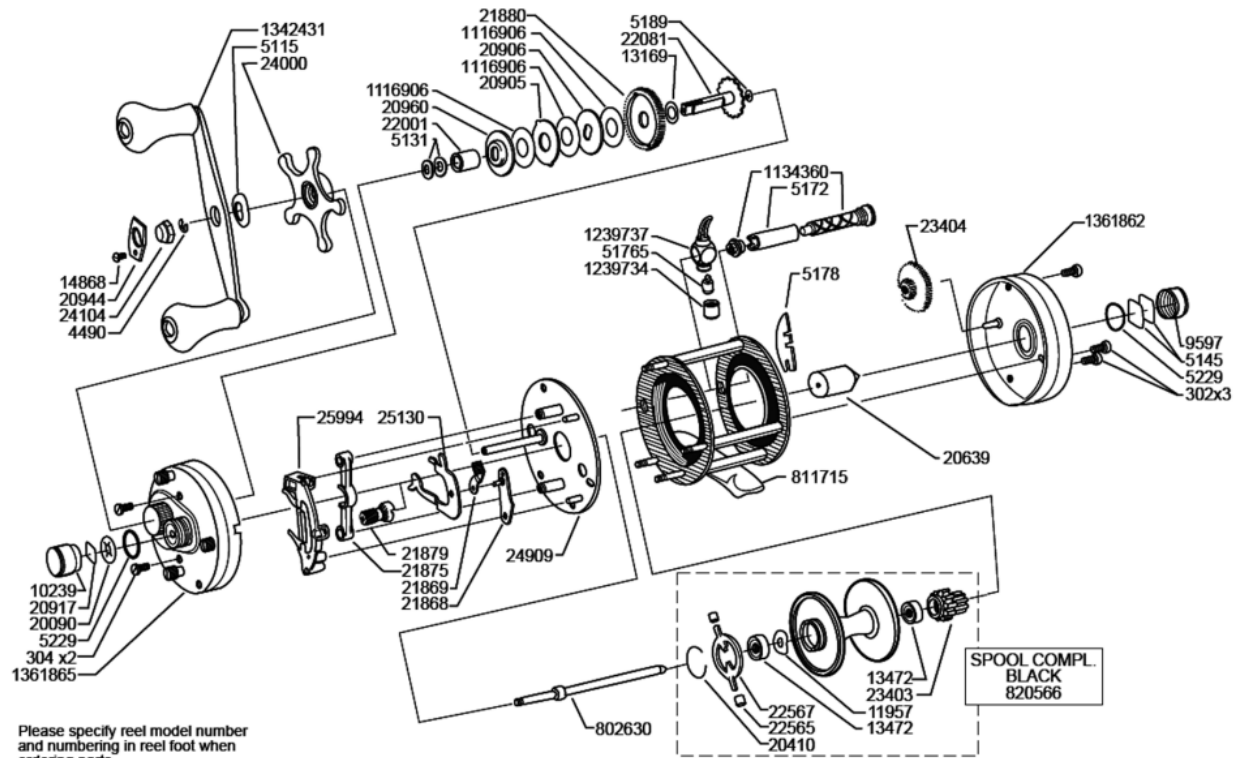

1360780 5500

AMB.5501CS ROCKET

Please specify reel model number and numbering in reel foot when ordering parts.

Vid beställning av reservdelar bör

Ambassadeur 5501CS Rocket 24 00

パーツID	パーツ名	価格
302	SCREW	¥ 200
304	SCREW	¥ 200
4490	RETAINER	¥ 200
5115	WASHER	¥ 200
5131	SPRING WASHER	¥ 200
5145	BASE WASHER BRONZE	¥ 200
5172	LEVEL WIND TUBE	¥ 1,900
5178	LOCK PLATE	¥ 200
5189	DRIVE SHAFT W	¥ 200
5229	O-RING	¥ 200
9597	BEARING BUSH	¥ 1,500
10239	SPOOL CAP	¥ 1,200
11957	WASHER	¥ 200
13169	BRAKEWASHER	¥ 200
13472	BALL BEARING	¥ 3,000
14868	SCREW	¥ 200
20090	LOCK SPRING	¥ 200
20410	RETAINER	¥ 200
20639	SPOOL SHAFT BUSHING	¥ 900
20905	DRAG WASHER	¥ 200
20906	DRAG WASHER	¥ 200
20917	BASE WASHER	¥ 200
20944	NUT COVER	¥ 600
20960	WASHER	¥ 600
21868	LINK ARM	¥ 1,100
21869	RELEASE TRIGGER	¥ 600
21875	PINION YOKE	¥ 500
21880	MAINGEAR	¥ 2,900
22001	HANDLE BUSHING	¥ 1,200
22081	MAINGEAR BUSHING LH	¥ 2,900
22565	BRAKE WEIGHT	¥ 100
23403	CLICK AND COGWHEEL POM	¥ 200
23404	COGWHEEL	¥ 600
24000	STAR WHEEL	¥ 2,900
24104	HANDLE NUT	¥ 600
24909	BRAKE PLATE	¥ 4,800
25130	CLUTCH ARM LEFT	¥ 1,000
25994	POSITION HOLDER LEFT	¥ 1,100
51765	PILOT GUIDE	¥ 600
802630	AXLE	¥ 3,000
811715	FRAME	¥ 6,600
820566	KNARR	¥ 6,500
1116906	CARBON DRAG WASHER	¥ 200
1116943	PINION CROSS CUT LH	¥ 3,000
1134360	WORM SHAFT	¥ 2,900
1239734	LINE CARRIAGE NUT	¥ 600
1239737	LINE CARRIAGE	¥ 1,800
1342431	HANDLE	¥ 4,000
1361862	SIDE PLATE RIGHT	¥ 4,200
1361865	SIDE PLATE LEFT	¥ 8,400

パーツID	パーツ名	価格
1366399	CLUTCH WASHER	¥ 600