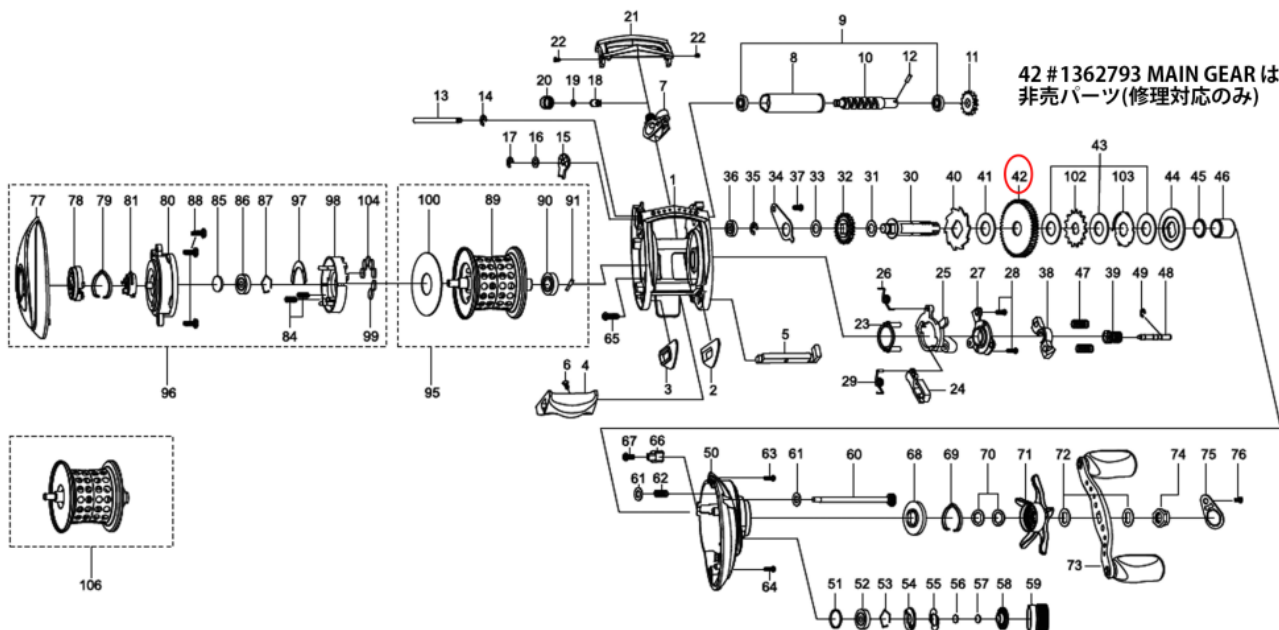

1362146 REVO

OB)REVO LTZ AE74-RACING LIMITED7

Please specify reel model number and number in reel foot when ordering parts.

Ambassadeur REVO LTZ Ltd 7 24 00

パーツID	パーツ名	価格
1	1308900 FRAME (K)	¥5,000
2	1125801 SLIDE WASHER	¥100
3	1125802 SLIDE WASHER	¥100
4	1125803 THUMBAR	¥300
5	1124745 THUMBAR SHAFT	¥150
6	1124746 THUMBAR SCREW	¥50
7	1185690 LINE GUIDE	¥500
8	1137750 LEVEL WIND TUBE	¥300
9	1132853 BALL BEARING	¥600
10	1132903 WORM SHAFT	¥1,500
11	1125732 WORM SHAFT GEAR	¥100
12	1125733 WORM SHAFT PIN	¥50
13	1251632 LINE GUIDE SHAFT	¥300
14	1116226 RETAINER	¥50
15	1125734 WORM SHAFT PIN HOLDER	¥70
16	1124178 WASHER	¥50
17	1124201 RETAINER	¥50
18	1125735 PAWL	¥300
19	1125736 WASHER	¥50
20	1129323 LINE GUIDE NUT	¥70
21	1308883 FRONT COVER	¥500
22	1125738 SCREW	¥50
23	1125739 YOKE HOLDER	¥100
24	1289969 KICK LEVER	¥300
25	1125741 LIFT CURVE	¥300
26	1200008 CLUTCH SPRING	¥160
27	1289973 CLUTCH PLATE	¥300
28	1125744 SCREW	¥50
29	1125745 KICK LEVER SPRING	¥50
30	1196826 MAIN GEAR SHAFT	¥1,200
31	1125747 WASHER	¥50
32	1251634 LEVEL WIND GEAR	¥160
33	1125749 WASHER	¥50
34	1125750 MAINGEAR SHAFT PLATE	¥200
35	1124201 RETAINER	¥50
36	1132857 BALL BEARING	¥600
37	1125752 SCREW	¥50
38	1125753 YOKE	¥100
39	1192814 PINION(7.1:1)	¥1,000
40	1125756 RATCHET	¥150
41	1281133 DRAG WASHER	¥250
42	1362793 MAIN GEAR	¥3,000
43	1281218 DRAG WASHER	¥200
44	1308885 PRESSURE WASHER (K)	¥400
45	1144185 WASHER	¥50
46	1239084 SLEEVE	¥300
47	1116237 YOKE SPRING	¥50
48	1125766 PINION SHAFT	¥500
49	1116226 RETAINER	¥50
50	1308901 GEAR SIDE PLATE	¥6,500

パーツID	パーツ名	価格
51	1185714 O-RING	¥50
52	1128194 BALLBEARING	¥800
53	1104790 RING	¥50
54	1125768 CLICK WASHER	¥100
55	1125769 CLICK SPRING	¥150
56	1125770 FRICTION WASHER	¥50
57	1125771 RUBBER WASHER	¥50
58	1125772 CLICK WASHER	¥100
59	1308902 BRAKE KNOB	¥1,750
60	1252781 CAM LOCK SCREW	¥200
61	1133903 WASHER	¥50
62	1125775 SPRING	¥50
63	1125812 SCREW	¥50
64	1257013 SCREW	¥160
65	1257014 SCREW	¥160
66	1281206 LUBE PORT	¥200
67	1257016 SCREW	¥160
68	1132925 CLICK SPRING HOLDER	¥150
69	1125780 CLICK SPRING	¥70
70	1117208 SPRING WASHER	¥50
71	1362795 STAR WHEEL	¥2,000
72	1185798 HANDLE WASHER	¥50
73	1308904 HANDLE	¥16,000
74	1214326 HANDLE NUT	¥200
75	1132929 HANDLE NUT COVER	¥150
76	1203407 SCREW	¥50
77	1308905 PALM SIDE PLATE	¥4,500
78	1281162 MAG DIAL	¥300
79	1125791 CLICK SPRING	¥100
80	1252039 BEARING HOUSING	¥1,500
81	1185732 SILDE CAM	¥200
84	1187623 MAGNET HOLDER SPRING	¥160
85	1125797 WASHER	¥50
86	1308906 BALLBEARING	¥1,300
87	1104790 RING	¥50
88	1124209 SCREW	¥50
89	1315607 SPOOL	¥4,500
90	1308908 BALLBEARING	¥1,700
91	1192826 SPOOL SHAFT PIN	¥200
95	1362797 SPOOL COMPLETE	¥7,000
96	1308910 PALM SIDE PLATE COMP	¥11,500
97	1302676 MAGNET PLATE	¥400
98	1302675 MAGNET HOLDER	¥500
99	1116222 MAGNET	¥200
100	1257068 SPOOL PLATE	¥300
102	1281219 DRAG WASHER	¥200
103	1281220 EAR WASHER	¥200
104	1302674 MAGNET	¥400
106	1362798 SPARE SPOOL	¥8,500