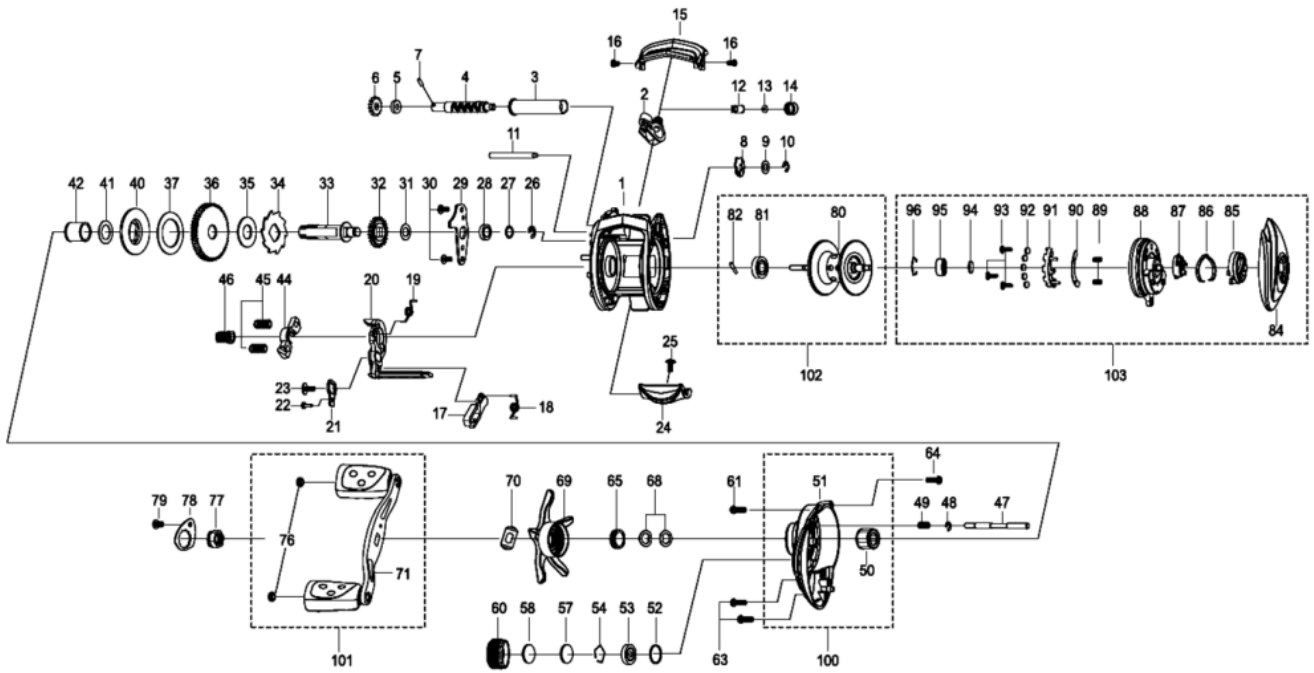

1365368 MAX

BLACKMAX-L

Please specify reel model number and number in reel foot when ordering parts.

Ambassadeur **BLACK MAX3-L 25 00**

パーツID	パーツ名	価格
1	1380586 FRAME	¥5,000
2	1280904 LINE GUIDE	¥500
3	1280905 LEVEL WIND TUBE	¥300
4	1280906 WORM SHAFT	¥1,500
5	1313502 WORM SHAFT BUSHING	¥200
6	1125732 WORM SHAFT GEAR	¥100
7	1125733 WORM SHAFT PIN	¥50
8	1313359 WORM SHAFT PIN HOLDER	¥200
9	1185695 WORM SHAFT WASHER	¥160
10	1124201 RETAINER	¥50
11	1280907 LINE GUIDE SHAFT	¥300
12	1125806 PAWL	¥300
13	1125736 WASHER	¥50
14	1129323 LINE GUIDE NUT	¥70
15	1380574 FRONT COVER	¥500
16	1185912 FRONT COVER SCREW	¥160
17	1289971 KICK LEVER	¥300
18	1127701 KICK LEVER SPRING	¥50
19	1380547 CLUTCH SPRING	¥200
20	1380548 LIFT CURVE	¥300
21	1380526 LIFT CURVE PLATE	¥300
22	1116183 SCREW	¥50
23	1252059 SCREW	¥160
24	1380575 THUMB BAR	¥300
25	1252077 SCREW	¥160
26	1124201 RETAINER	¥50
27	1380528 WASHER	¥200
28	1116186 BALL BEARING	¥600
29	1380529 MAIN GEAR SHAFT PLATE	¥300
30	1144221 SCREW	¥160
31	1380530 WASHER	¥200
32	1251634 LEVEL WIND GEAR	¥160
33	1380549 MAIN GEAR SHAFT	¥1,000
34	1189341 RATCHET	¥150
35	1281133 DRAG WASHER	¥250
36	1214278 MAIN GEAR	¥1,500
37	1190698 DRAG WASHER	¥160
40	1144201 PRESSURE WASHER	¥150
41	1118994 WASHER	¥50
42	1257782 SLEEVE	¥200
44	1127703 YOKE	¥100
45	1116237 YOKE SPRING	¥50
46	1127705 PINION	¥1,000
47	1380532 LOCK PIN	¥200
48	1116226 RETAINER	¥50
49	1313476 SPRING	¥200
50	1306819 ONE WAY CLUTCH	¥1,000
51	1380587 GEAR SIDE PLATE	¥2,000
52	1185714 O-RING	¥50
53	1125827 BALL BEARING	¥600