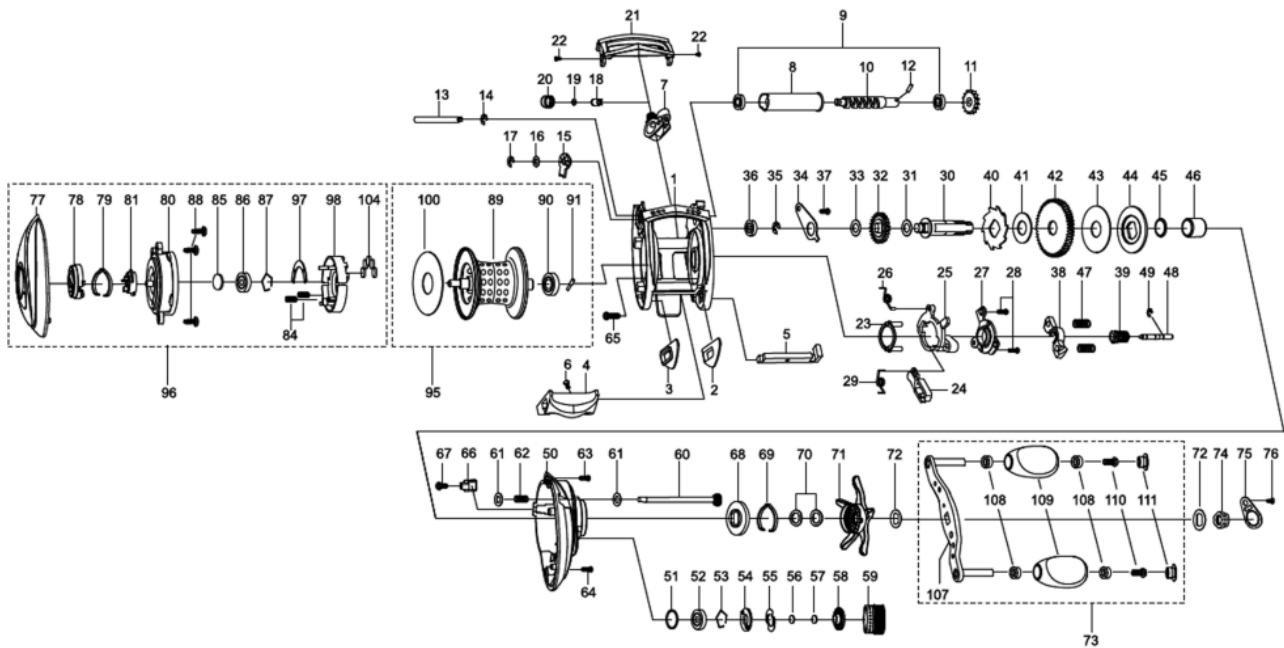

1366267 REVO

REVO DEEZ6

Please specify reel model number and number in reel foot when ordering parts.

Ambassadeur REVO DEEZ 6 25 00

パーツID	パーツ名	価格	
1	1372050	FRAME	¥7,500
2	1125801	SLIDE WASHER	¥100
3	1125802	SLIDE WASHER	¥100
4	1125803	THUMBAR	¥300
5	1124745	THUMBAR SHAFT	¥150
6	1124746	THUMBAR SCREW	¥50
7	1185690	LINE GUIDE	¥500
8	1137750	LEVEL WIND TUBE	¥300
9	1132853	BALL BEARING	¥600
10	1132903	WORM SHAFT	¥1,500
11	1125732	WORM SHAFT GEAR	¥100
12	1125733	WORM SHAFT PIN	¥50
13	1251632	LINE GUIDE SHAFT	¥300
14	1116226	RETAINER	¥50
15	1125734	WORM SHAFT PIN HOLDER	¥70
16	1124178	WASHER	¥50
17	1124201	RETAINER	¥50
18	1125735	PAWL	¥300
19	1125736	WASHER	¥50
20	1129323	LINE GUIDE NUT	¥70
21	1308883	FRONT COVER	¥500
22	1125738	SCREW	¥50
23	1125739	YOKE HOLDER	¥100
24	1289969	KICK LEVER	¥300
25	1125741	LIFT CURVE	¥300
26	1200008	CLUTCH SPRING	¥160
27	1289973	CLUTCH PLATE	¥300
28	1125744	SCREW	¥50
29	1125745	KICK LEVER SPRING	¥50
30	1196826	MAIN GEAR SHAFT	¥1,200
31	1125747	WASHER	¥50
32	1251634	LEVEL WIND GEAR	¥160
33	1125749	WASHER	¥50
34	1125750	MAINGEAR SHAFT PLATE	¥200
35	1124201	RETAINER	¥50
36	1132857	BALL BEARING	¥600
37	1125796	SCREW	¥50
38	1125753	YOKE	¥100
39	1132914	PINION 6,4	¥1,000
40	1125756	RATCHET	¥150
41	1281133	DRAG WASHER	¥250
42	1372051	MAIN GEAR	¥2,500
43	1204950	Carbon washer	¥200
44	1251638	D-WASHER (K)	¥400
45	1144185	WASHER	¥50
46	1239084	SLEEVE	¥300
47	1116237	YOKE SPRING	¥50
48	1125766	PINION SHAFT	¥500
49	1116226	RETAINER	¥50
50	1372052	GEAR SIDE PLATE	¥5,500