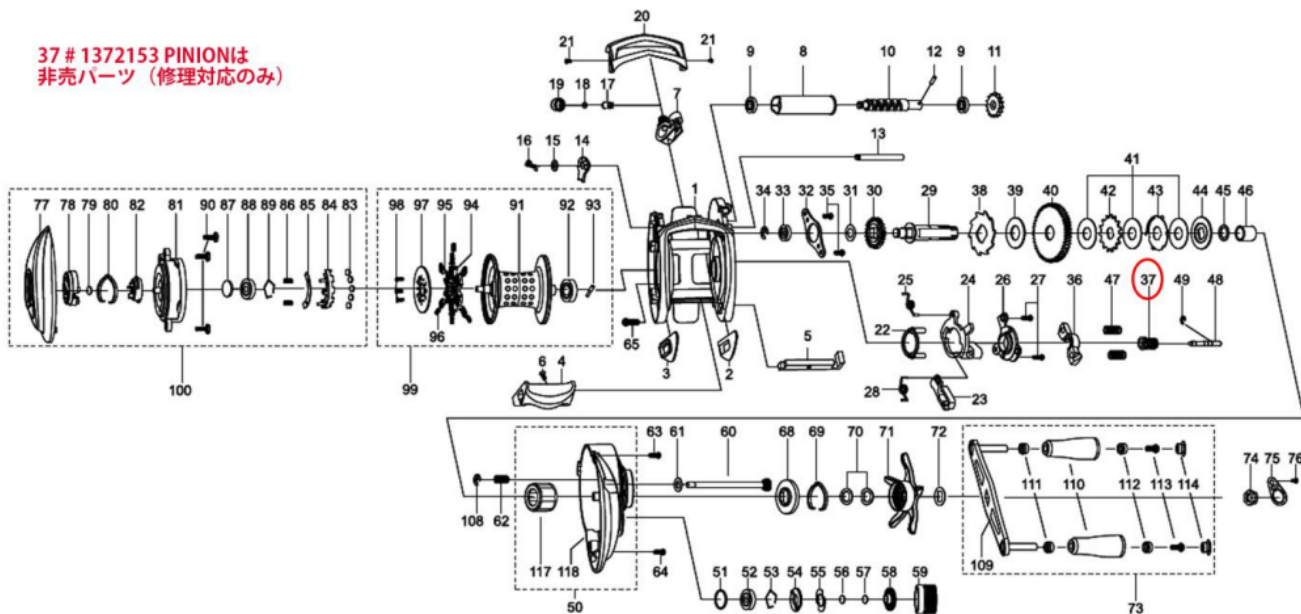

1366269 REVO

REVO BLACK9

37 # 1372153 PINIONは  
非売パーツ (修理対応のみ)

Please specify reel model number and number in reel foot when ordering parts.

Ambassadeur RVO3 BLACK 9 25 00

パーツID	パーツ名	価格
1	1308838 FRAME (K)	¥5,000
2	1125801 SLIDE WASHER	¥100
3	1125802 SLIDE WASHER	¥100
4	1372149 THUMB BAR	¥400
5	1124745 THUMBAR SHAFT	¥150
6	1124746 THUMBAR SCREW	¥50
7	1281152 LINE GUIDE	¥500
8	1280905 LEVEL WIND TUBE	¥300
9	1132853 BALL BEARING	¥600
10	1280906 WORM SHAFT	¥1,500
11	1125732 WORM SHAFT GEAR	¥100
12	1125733 WORM SHAFT PIN	¥50
13	1280907 LINE GUIDE SHAFT	¥300
14	1125734 WORM SHAFT PIN HOLDER	¥70
15	1124224 WASHER	¥160
16	1124201 RETAINER	¥50
17	1125806 PAWL	¥300
18	1125736 WASHER	¥50
19	1129323 LINE GUIDE NUT	¥70
20	1372150 FRONT COVER	¥600
21	1125738 SCREW	¥50
22	1125739 YOKE HOLDER	¥100
23	1289969 KICK LEVER	¥300
24	1125741 LIFT CURVE	¥300
25	1185699 CLUTCH SPRING	¥160
26	1203786 KICK LEVER	¥300
27	1125744 SCREW	¥50
28	1125745 KICK LEVER SPRING	¥50
29	1372151 MAIN GEAR SHAFT	¥1,200
30	1251634 LEVEL WIND GEAR	¥160
31	1125747 WASHER	¥50
32	1281130 MAIN GEAR SHAFT PLATE	¥200
33	1187625 SPOOL BALL BEARING	¥800
34	1124201 RETAINER	¥50
35	1372152 SCREW	¥200
36	1281131 YOKE	¥200
37	1372153 修理専用 PINION	¥3,000
38	1144195 RATCHET	¥150
39	1281133 DRAG WASHER	¥250
40	1372154 MAIN GEAR	¥2,500
41	1281218 DRAG WASHER	¥200
42	1281219 DRAG WASHER	¥200
43	1281220 EAR WASHER	¥200
44	1281221 PRESSURE WASHER (K)	¥400
45	1372155 WASHER	¥200
46	1257782 SLEEVE	¥200
47	1116237 YOKE SPRING	¥50
48	1125766 PINION SHAFT	¥500
49	1116226 RETAINER	¥50
50	1372156 GEAR SIDE COMPLETE	¥6,000