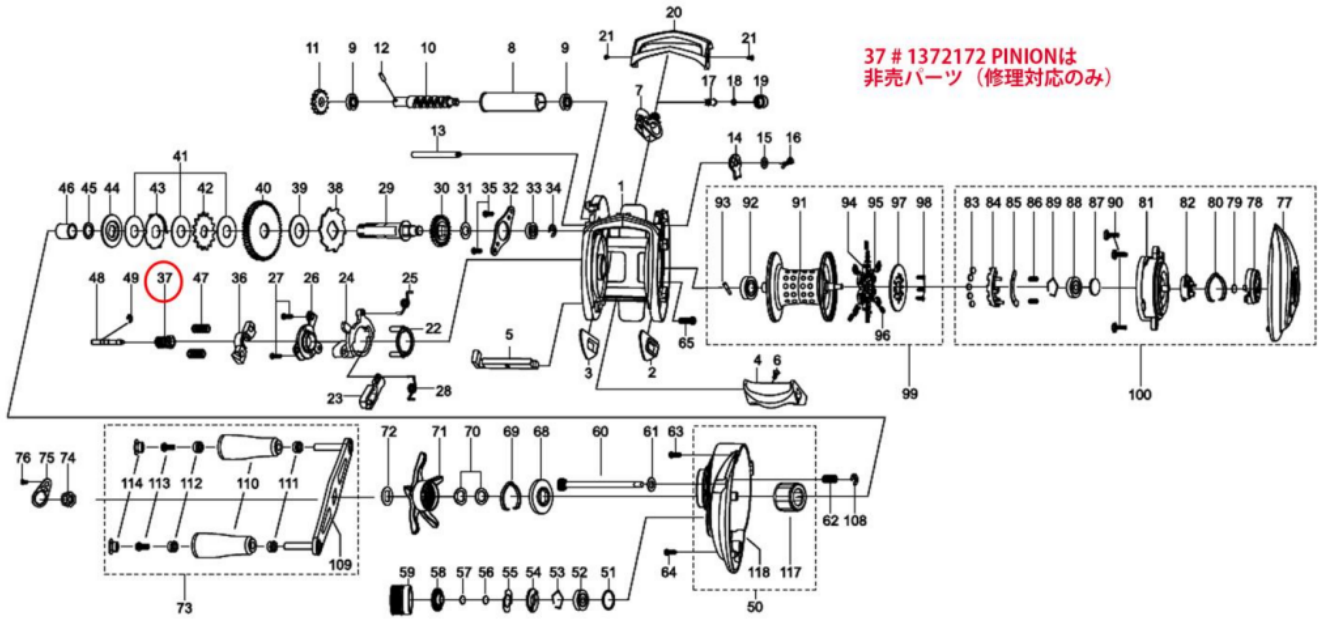

1366270 REVO

REVO BLACK9-L

Please specify reel model number and number in reel foot when ordering parts.

Ambassadeur RVO3 BLACK 9-L 25 00

パーツID	パーツ名	価格
1	1308858 FRAME (K)	¥5,000
2	1125801 SLIDE WASHER	¥100
3	1125802 SLIDE WASHER	¥100
4	1372149 THUMB BAR	¥400
5	1127696 THUMBAR SHAFT	¥150
6	1124746 THUMBAR SCREW	¥50
7	1281152 LINE GUIDE	¥500
8	1280905 LEVEL WIND TUBE	¥300
9	1132853 BALL BEARING	¥600
10	1280906 WORM SHAFT	¥1,500
11	1125732 WORM SHAFT GEAR	¥100
12	1125733 WORM SHAFT PIN	¥50
13	1280907 LINE GUIDE SHAFT	¥300
14	1125734 WORM SHAFT PIN HOLDER	¥70
15	1124224 WASHER	¥160
16	1124201 RETAINER	¥50
17	1125806 PAWL	¥300
18	1125736 WASHER	¥50
19	1129323 LINE GUIDE NUT	¥70
20	1372170 FRONT COVER	¥600
21	1125738 SCREW	¥50
22	1125739 YOKE HOLDER	¥100
23	1289971 KICK LEVER	¥300
24	1127698 LIFT CURVE	¥300
25	1200009 CLUTCH SPRING	¥160
26	1203787 KICK LEVER	¥300
27	1125744 SCREW	¥50
28	1127701 KICK LEVER SPRING	¥50
29	1372171 MAIN GEAR SHAFT	¥1,200
30	1251634 LEVEL WIND GEAR	¥160
31	1125747 WASHER	¥50
32	1281130 MAIN GEAR SHAFT PLATE	¥200
33	1187625 SPOOL BALL BEARING	¥800
34	1124201 RETAINER	¥50
35	1372152 SCREW	¥200
36	1281235 YOKE	¥200
37	1372172 修理専用 PINION	¥3,000
38	1144195 RATCHET	¥150
39	1281133 DRAG WASHER	¥250
40	1372173 MAIN GEAR	¥2,500
41	1281218 DRAG WASHER	¥200
42	1281219 DRAG WASHER	¥200
43	1302687 EAR WASHER	¥200
44	1281221 PRESSURE WASHER (K)	¥400
45	1372155 WASHER	¥200
46	1257782 SLEEVE	¥200
47	1116237 YOKE SPRING	¥50
48	1125766 PINION SHAFT	¥500
49	1116226 RETAINER	¥50
50	1372174 GEAR SIDE COMPLETE	¥6,000