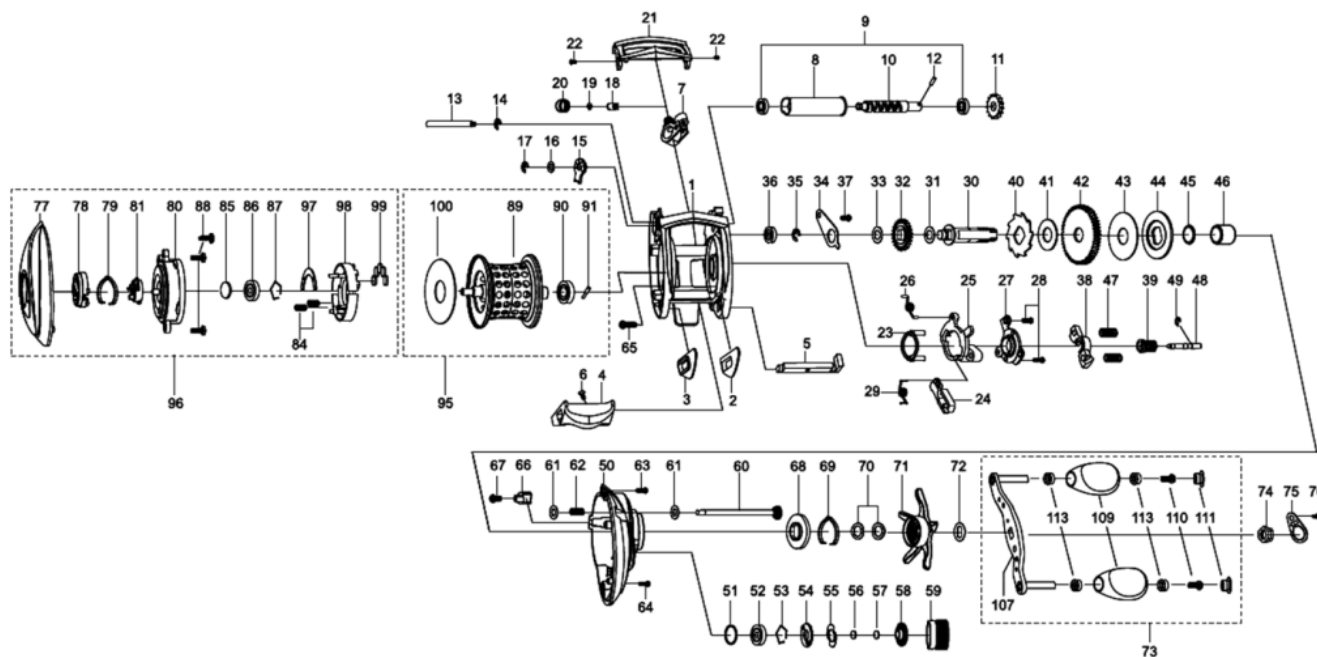

1366285 REVO

REVO LT6

Please specify reel model number and number in reel foot when ordering parts.

Ambassadeur REVO LT 6 25 00

パーツID	パーツ名	価格
1	1373498 FRAME	¥5,000
2	1125801 SLIDE WASHER	¥100
3	1125802 SLIDE WASHER	¥100
4	1125803 THUMBAR	¥300
5	1124745 THUMBAR SHAFT	¥150
6	1124746 THUMBAR SCREW	¥50
7	1185690 LINE GUIDE	¥500
8	1137750 LEVEL WIND TUBE	¥300
9	1132853 BALL BEARING	¥600
10	1132903 WORM SHAFT	¥1,500
11	1125732 WORM SHAFT GEAR	¥100
12	1125733 WORM SHAFT PIN	¥50
13	1251632 LINE GUIDE SHAFT	¥300
14	1116226 RETAINER	¥50
15	1125734 WORM SHAFT PIN HOLDER	¥70
16	1124178 WASHER	¥50
17	1124201 RETAINER	¥50
18	1125735 PAWL	¥300
19	1125736 WASHER	¥50
20	1129323 LINE GUIDE NUT	¥70
21	1308883 FRONT COVER	¥500
22	1125738 SCREW	¥50
23	1125739 YOKE HOLDER	¥100
24	1289969 KICK LEVER	¥300
25	1125741 LIFT CURVE	¥300
26	1200008 CLUTCH SPRING	¥160
27	1289973 CLUTCH PLATE	¥300
28	1125744 SCREW	¥50
29	1125745 KICK LEVER SPRING	¥50
30	1196826 MAIN GEAR SHAFT	¥1,200
31	1125747 WASHER	¥50
32	1251634 LEVEL WIND GEAR	¥160
33	1125749 WASHER	¥50
34	1125750 MAINGEAR SHAFT PLATE	¥200
35	1124201 RETAINER	¥50
36	1132857 BALL BEARING	¥600
37	1125796 SCREW	¥50
38	1125753 YOKE	¥100
39	1125754 PINION 6,3	¥1,000
40	1125756 RATCHET	¥150
41	1281133 DRAG WASHER	¥250
42	1275652 MAIN GEAR (K)	¥2,000
43	1204950 Carbon washer	¥200
44	1251638 D-WASHER (K)	¥400
45	1144185 WASHER	¥50
46	1239084 SLEEVE	¥300
47	1116237 YOKE SPRING	¥50
48	1125766 PINION SHAFT	¥500
49	1116226 RETAINER	¥50
50	1373519 GEAR SIDE PLATE	¥5,500