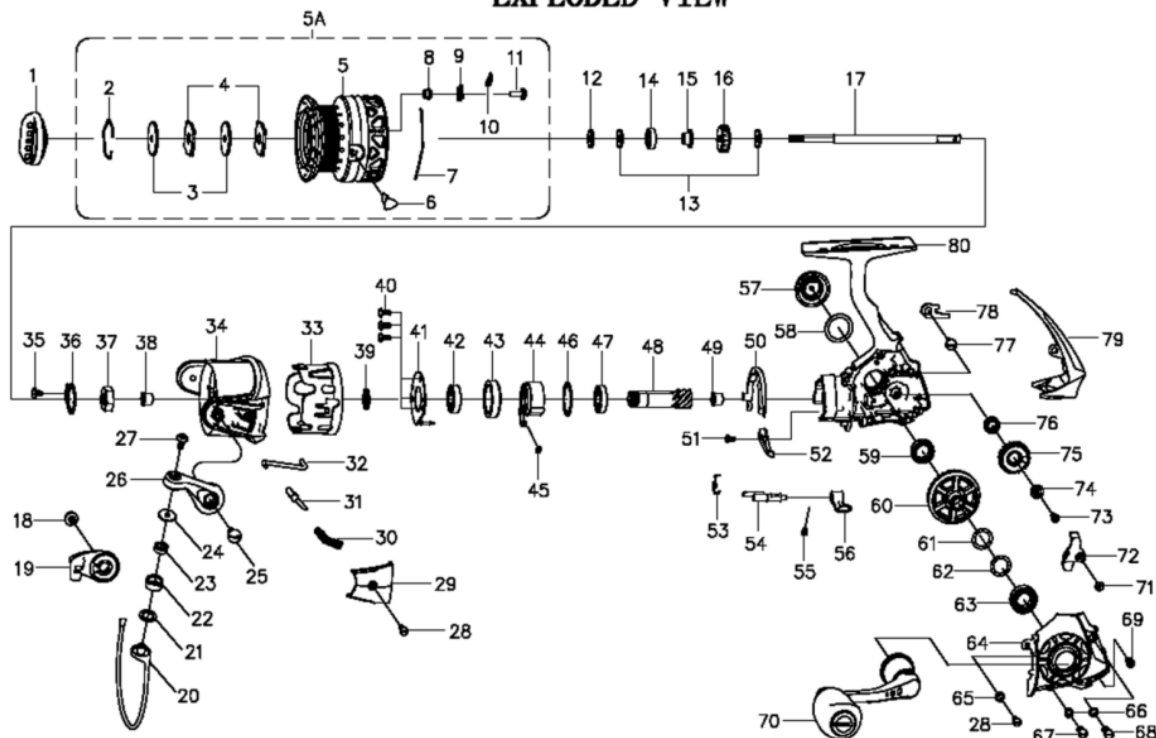

1366402 REVO SPINNING

REVO YABAI

EXPLODED VIEW

ABU SP REVO YABAI30 00

パーツID	パーツ名	価格
1	1374556 DRAG KNOB ASSY	¥2,500
2	1262623 STOP RING	¥300
3	1216514 KEYD DRAG WASHER	¥160
4	1338782 DRAG WASHER	¥200
5	1374557 SPOOL	¥4,500
5A	1374558 COMPLETE SPOOL VENTED	¥7,500
6	1216522 LINE CLIP	¥200
7	1216627 LINE CLIP SPRING	¥200
8	1241706 CLICK WASHER	¥160
9	1241707 SPOOL CLICK	¥200
10	1214415 SPRING	¥160
11	1258432 SCREW	¥200
12	1201817 CLICK GEAR WASHER	¥50
13	1200772 MAIN SHAFT WASHER	¥200
14	1200773 BEARING)	¥800
15	1216527 SLEEVE	¥400
16	1241740 CLICK GEAR	¥200
17	1241741 MAIN SHAFT	¥800
18	1374569 SCREW	¥200
19	1338786 BAIL HOLDER	¥300
20	1338787 BAIL WIRE	¥1,000
21	1200780 LINE ROLLER WASHER	¥160
22	1200782 LINE ROLLER	¥500
23	1200781 BEARING	¥600
24	1201757 LINE ROLLER COLLAR	¥200
25	1374570 SCREW	¥200
26	1338788 BAIL ARM	¥300
27	1338789 SCREW	¥200
28	1374571 SCREW	¥200
29	1338790 BAIL ARM COVER	¥300
30	1201835 BAIL ARM SPRING	¥160
31	1201836 BAIL ARM GUIDE	¥100
32	1270828 TRIP PLUNGER	¥200
33	1270829 ROTOR SLEEVE	¥500
34	1338810 ROTOR	¥1,200
35	1201840 SCREW	¥160
36	1201841 ROTOR NUT WASHER	¥200
37	1201842 ROTOR NUT	¥100
38	1225190 BUSHING	¥160
39	1216633 RATCHET WASHER	¥160
40	1201845 SCREW	¥50
41	1201846 BEARING COVER	¥200
42	1224305 BEARING	¥600
43	1200863 BEARING SLEEVE	¥300
44	1223660 ONE WAY CLUTCH	¥800
45	1200805 CLUTCH SPRING	¥200
46	1201852 WASHER	¥100
47	1224309 BEARING	¥600
48	1338792 PINION GEAR	¥500
49	1200797 FRAME BUSHING	¥160