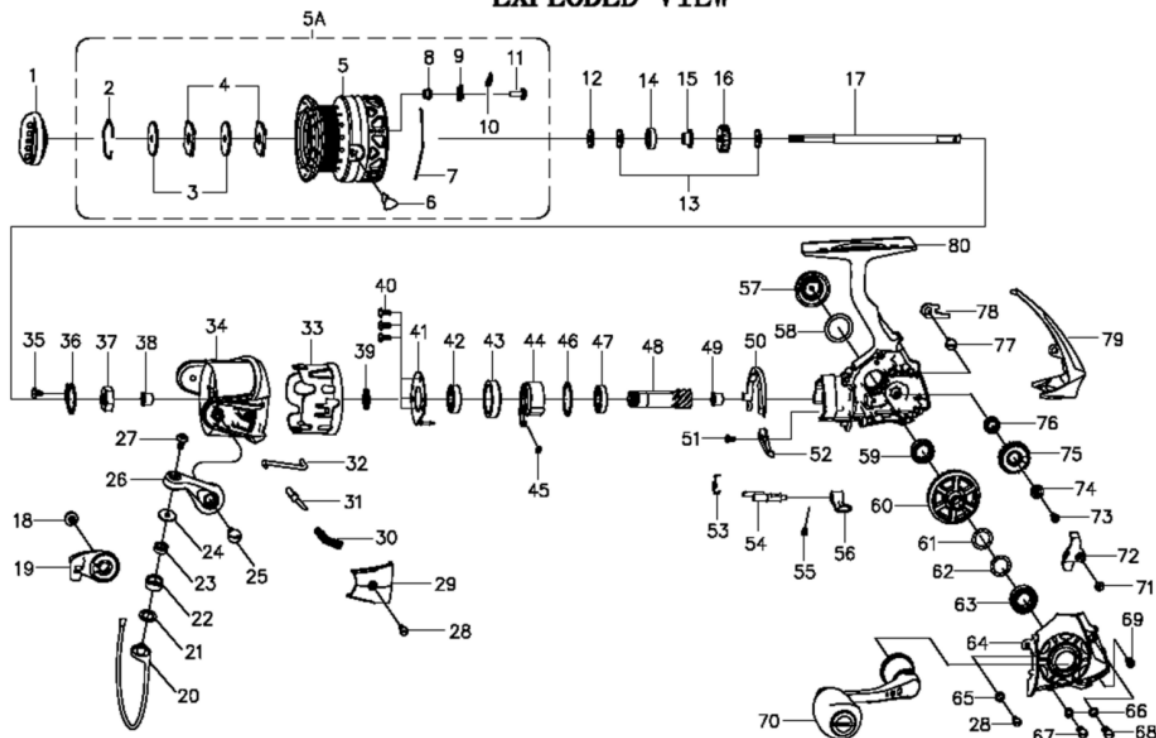

1366402 REVO SPINNING

REVO YABAI

EXPLODED VIEW

ABU SP REVO YABAI30 00

パーツID	パーツ名	価格	
1	1374556	DRAG KNOB ASSY	¥2,500
2	1262623	STOP RING	¥300
3	1216514	KEYD DRAG WASHER	¥160
4	1338782	DRAG WASHER	¥200
5	1374557	SPOOL	¥4,500
5A	1374558	COMPLETE SPOOL VENTED	¥7,500
6	1216522	LINE CLIP	¥200
7	1216627	LINE CLIP SPRING	¥200
8	1241706	CLICK WASHER	¥160
9	1241707	SPOOL CLICK	¥200
10	1214415	SPRING	¥160
11	1258432	SCREW	¥200
12	1201817	CLICK GEAR WASHER	¥50
13	1200772	MAIN SHAFT WASHER	¥200
14	1200773	BEARING)	¥800
15	1216527	SLEEVE	¥400
16	1241740	CLICK GEAR	¥200
17	1241741	MAIN SHAFT	¥800
18	1374569	SCREW	¥200
19	1338786	BAIL HOLDER	¥300
20	1338787	BAIL WIRE	¥1,000
21	1200780	LINE ROLLER WASHER	¥160
22	1200782	LINE ROLLER	¥500
23	1200781	BEARING	¥600
24	1201757	LINE ROLLER COLLAR	¥200
25	1374570	SCREW	¥200
26	1338788	BAIL ARM	¥300
27	1338789	SCREW	¥200
28	1374571	SCREW	¥200
29	1338790	BAIL ARM COVER	¥300
30	1201835	BAIL ARM SPRING	¥160
31	1201836	BAIL ARM GUIDE	¥100
32	1270828	TRIP PLUNGER	¥200
33	1270829	ROTOR SLEEVE	¥500
34	1338810	ROTOR	¥1,200
35	1201840	SCREW	¥160
36	1201841	ROTOR NUT WASHER	¥200
37	1201842	ROTOR NUT	¥100
38	1225190	BUSHING	¥160
39	1216633	RATCHET WASHER	¥160
40	1201845	SCREW	¥50
41	1201846	BEARING COVER	¥200
42	1224305	BEARING	¥600
43	1200863	BEARING SLEEVE	¥300
44	1223660	ONE WAY CLUTCH	¥800
45	1200805	CLUTCH SPRING	¥200
46	1201852	WASHER	¥100
47	1224309	BEARING	¥600
48	1338792	PINION GEAR	¥500
49	1200797	FRAME BUSHING	¥160