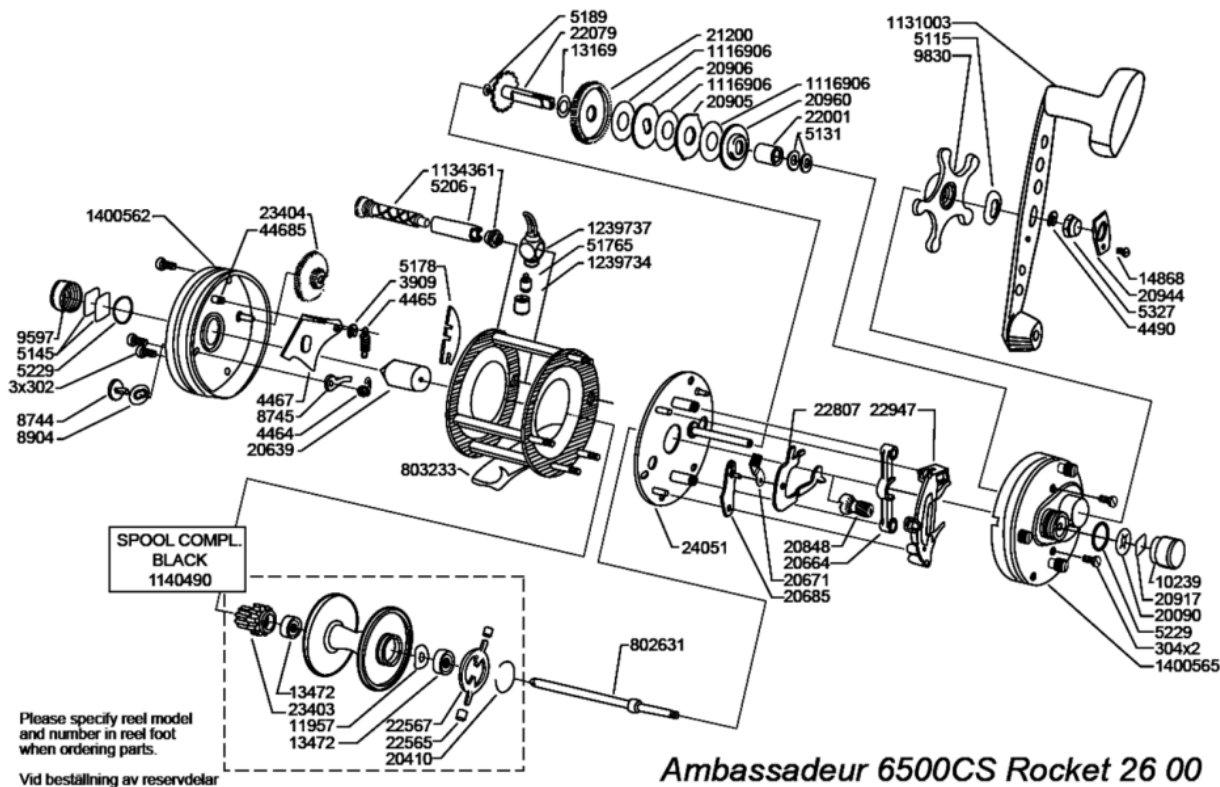

1400396 6500

AMB.6500CS ROCKET RED

Ambassadeur 6500CS Rocket 26 00

パーツID	パーツ名	価格
302	SCREW	¥200
304	SCREW	¥200
3909	RETAINER	¥200
4464	CLICK SPRING	¥200
4465	PULL SPRING	¥200
4467	CLICKARM	¥600
4490	RETAINER	¥600
5115	WASHER	¥200
5131	SPRING WASHER	¥200
5145	BASE WASHER BRONZE	¥200
5178	LOCK PLATE	¥200
5189	DRIVE SHAFT W	¥200
5206	LEVEL WIND GUARD	¥2,300
5229	O-RING	¥200
5327	HANDLE NUT	¥500
8744	CLICK BUTTON	¥600
8745	CLICK LEVER	¥600
8904	FENDER	¥200
9597	BEARING BUSH	¥1,500
9830	STAR WHEEL	¥1,800
10239	SPOOL CAP	¥1,200
11957	WASHER	¥200
13169	BRAKEWASHER	¥200
13472	BALL BEARING	¥3,000
14868	SCREW	¥200
20090	LOCK SPRING	¥200
20410	RETAINER	¥200
20639	SPOOL SHAFT BUSHING	¥900
20664	YOKE POM	¥600
20671	RELEASE TORIGGER	¥600
20685	LINK ARM RIVETED	¥1,000
20848	PINION GEAR	¥3,000
20905	DRAG WASHER	¥200
20906	DRAG WASHER	¥200
20917	BASE WASHER	¥200
20944	NUT COVER	¥600
20960	WASHER	¥600
21200	MAINGEAR	¥2,900
22001	HANDLE BUSHING	¥1,200
22079	MAIN GEAR BUSHING	¥2,900
22565	BRAKE WEIGHT	¥100
22567	RELEASE CLUTCH	¥500
22807	CLUTCH ARM	¥1,000
22947	POSITION HOLDER	¥600
23403	CLICK AND COGWHEEL POM	¥200
23404	COGWHEEL	¥600
24051	BRAKE PLATE	¥4,800
44685	PIN	¥200
51765	PILOT GUIDE	¥600
802631	AXLE	¥3,000

パーツID	パーツ名	価格
803233	FRAME	¥6,600
1116906	CARBON DRAG WASHER	¥200
1131003	HANDLE	¥5,500
1134361	WORM SHAFT	¥2,900
1140490	SPOOL COMPLETE(1143549)	¥8,600
1239734	LINE CARRIAGE NUT	¥600
1239737	LINE CARRIAGE	¥1,800
1400562	SIDE PLATE LEFT	¥4,200
1400565	SIDE PLATE RIGHT	¥8,400