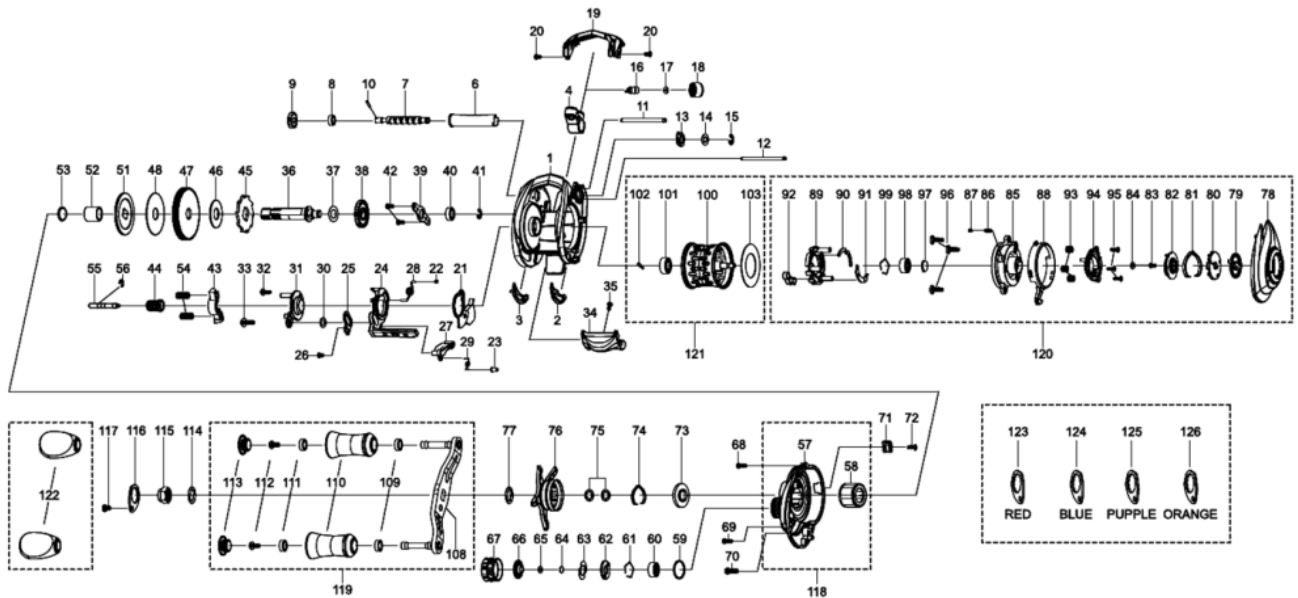

1400443 REVO

REVO LTX-BF8-L

Please specify reel model number and number in reel foot when ordering parts.

Ambassadeur RVO LTX-BF 8-L 26 00

パーツID	パーツ名	価格	
1	1415657	FRAME	¥7,500
2	1415607	SLIDE WASHER	¥200
3	1415608	SLIDE WASHER	¥200
4	1415609	LINE GUIDE	¥500
6	1415610	LEVEL WIND TUBE	¥300
7	1415611	WORM SHAFT	¥1,500
8	1125729	BALLBEARING	¥600
9	1125732	WORM SHAFT GEAR	¥100
10	1125733	WORM SHAFT PIN	¥50
11	1415612	LINE GUIDE SHAFT	¥300
12	1415613	GUIDE PIN	¥300
13	1313359	WORM SHAFT PIN HOLDER	¥200
14	1124224	WASHER	¥160
15	1124201	RETAINER	¥50
16	1125735	PAWL	¥300
17	1125736	WASHER	¥50
18	1129323	LINE GUIDE NUT	¥70
19	1415658	FRONT COVER	¥500
20	1185747	SCREW	¥160
21	1415659	FRAME PLATE	¥300
22	1415616	BUSHING	¥200
23	1415617	KICK LEVER SPRING BUSHING	¥200
24	1415660	LIFT CURVE	¥300
25	1415619	LINK PLATE	¥200
26	1415620	SCREW	¥200
27	1289971	KICK LEVER	¥300
28	1380547	CLUTCH SPRING	¥200
29	1127701	KICK LEVER SPRING	¥50
30	1185695	WORM SHAFT WASHER	¥160
31	1415661	CLUTCH PLATE	¥200
32	1415622	SCREW	¥200
33	1380616	SCREW	¥200
34	1415623	THUM BAR	¥300
35	1252078	SCREW	¥160
36	1415662	MAIN GEAR SHAFT	¥1,200
37	1125747	WASHER	¥50
38	1251634	LEVEL WIND GEAR	¥160
39	1415625	MAIN GRRR SHAFT PLATE	¥1,500
40	1116186	BALL BEARING	¥600
41	1124201	RETAINER	¥50
42	1372152	SCREW	¥200
43	1127703	YOKE	¥100
44	1415663	PINION	¥1,000
45	1281188	RATCHET	¥150
46	1281133	DRAG WASHER	¥250
47	1257008	MAIN GEAR (K)	¥2,000
48	1204950	Carbon washer	¥200
51	1251638	D-WASHER (K)	¥400
52	1415627	IAR SLEEVE	¥300
53	1144185	WASHER	¥50