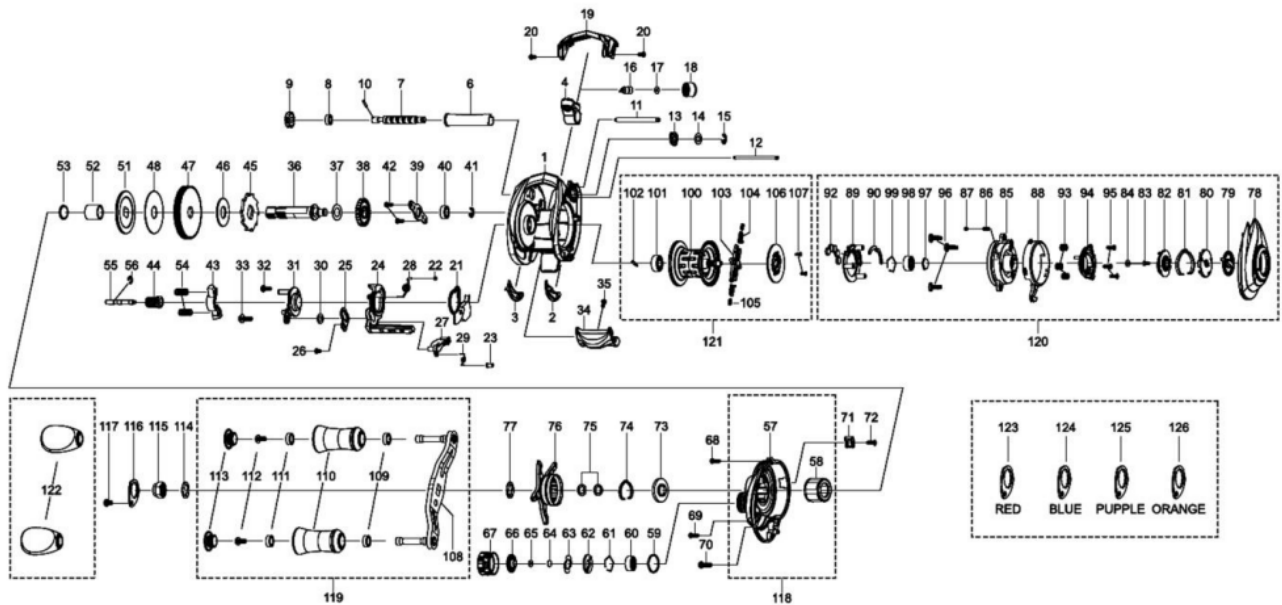

1400445 REVO

REVO SLC-IB8-L

Please specify reel model number and number in reel foot when ordering parts.

Ambassadeur RVO SLC-IB 8-L 26 00

パーツID	パーツ名	価格
1	1415657 FRAME	¥7,500
2	1415607 SLIDE WASHER	¥200
3	1415608 SLIDE WASHER	¥200
4	1415609 LINE GUIDE	¥500
6	1415610 LEVEL WIND TUBE	¥300
7	1415611 WORM SHAFT	¥1,500
8	1125729 BALLBEARING	¥600
9	1125732 WORM SHAFT GEAR	¥100
10	1125733 WORM SHAFT PIN	¥50
11	1415612 LINE GUIDE SHAFT	¥300
12	1415613 GUIDE PIN	¥300
13	1313359 WORM SHAFT PIN HOLDER	¥200
14	1124224 WASHER	¥160
15	1124201 RETAINER	¥50
16	1125735 PAWL	¥300
17	1125736 WASHER	¥50
18	1129323 LINE GUIDE NUT	¥70
19	1415658 FRONT COVER	¥500
20	1185747 SCREW	¥160
21	1415659 FRAME PLATE	¥300
22	1415616 BUSHING	¥200
23	1415617 KICK LEVER SPRING BUSHING	¥200
24	1415660 LIFT CURVE	¥300
25	1415619 LINK PLATE	¥200
26	1415620 SCREW	¥200
27	1289971 KICK LEVER	¥300
28	1380547 CLUTCH SPRING	¥200
29	1127701 KICK LEVER SPRING	¥50
30	1185695 WORM SHAFT WASHER	¥160
31	1415661 CLUTCH PLATE	¥200
32	1415622 SCREW	¥200
33	1380616 SCREW	¥200
34	1415623 THUM BAR	¥300
35	1252078 SCREW	¥160
36	1415662 MAIN GEAR SHAFT	¥1,200
37	1125747 WASHER	¥50
38	1251634 LEVEL WIND GEAR	¥160
39	1415625 MAIN GRRR SHAFT PLATE	¥1,500
40	1116186 BALL BEARING	¥600
41	1124201 RETAINER	¥50
42	1372152 SCREW	¥200
43	1127703 YOKE	¥100
44	1415663 PINION	¥1,000
45	1281188 RATCHET	¥150
46	1281133 DRAG WASHER	¥250
47	1257008 MAIN GEAR (K)	¥2,000
48	1204950 Carbon washer	¥200
51	1251638 D-WASHER (K)	¥400
52	1415627 IAR SLEEVE	¥300
53	1144185 WASHER	¥50