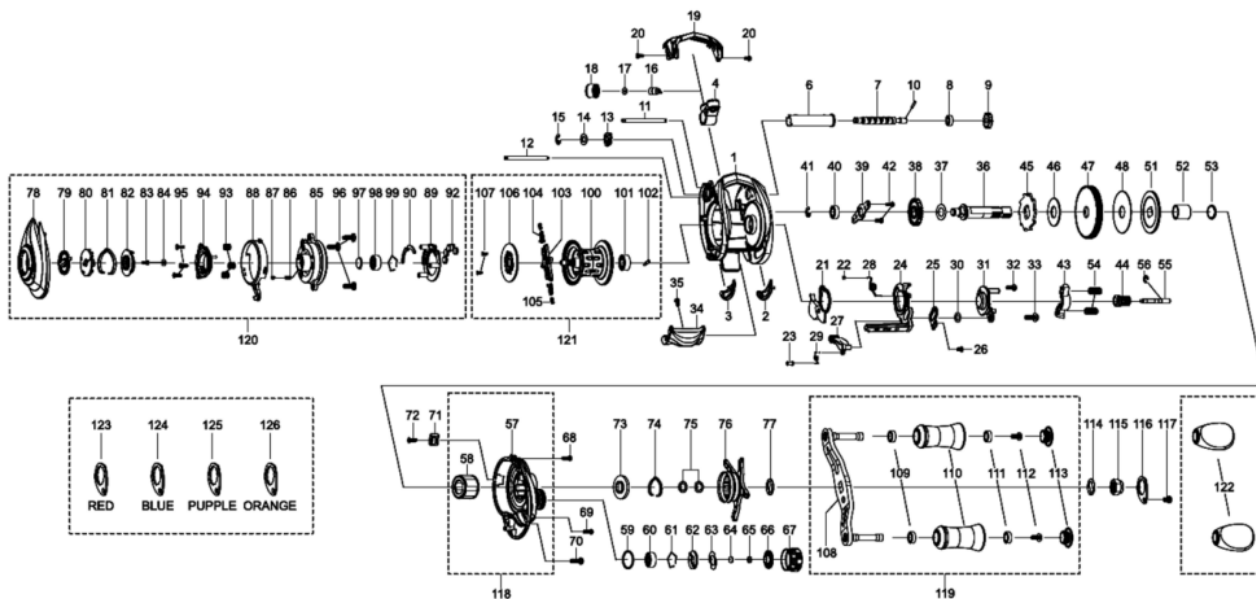

1400446 REVO

REVO SLC-IB7

Please specify reel model number and number in reel foot when ordering parts.

Ambassadeur RVO SLC-IB 7 26 00

パーツID	パーツ名	価格	
1	1415606	FRAME	¥7,500
2	1415607	SLIDE WASHER	¥200
3	1415608	SLIDE WASHER	¥200
4	1415609	LINE GUIDE	¥500
6	1415610	LEVEL WIND TUBE	¥300
7	1415611	WORM SHAFT	¥1,500
8	1125729	BALLBEARING	¥600
9	1125732	WORM SHAFT GEAR	¥100
10	1125733	WORM SHAFT PIN	¥50
11	1415612	LINE GUIDE SHAFT	¥300
12	1415613	GUIDE PIN	¥300
13	1313359	WORM SHAFT PIN HOLDER	¥200
14	1124224	WASHER	¥160
15	1124201	RETAINER	¥50
16	1125735	PAWL	¥300
17	1125736	WASHER	¥50
18	1129323	LINE GUIDE NUT	¥70
19	1415614	FRONT COVER	¥500
20	1185747	SCREW	¥160
21	1415615	FRAME PLATE	¥300
22	1415616	BUSHING	¥200
23	1415617	KICK LEVER SPRING BUSHING	¥200
24	1415618	LIFT CURVE	¥300
25	1415619	LINK PLATE	¥200
26	1415620	SCREW	¥200
27	1289969	KICK LEVER	¥300
28	1380524	CLUTCH SPRING	¥200
29	1125745	KICK LEVER SPRING	¥50
30	1185695	WORM SHAFT WASHER	¥160
31	1415621	CLUTCH PLATE	¥200
32	1415622	SCREW	¥200
33	1380616	SCREW	¥200
34	1415623	THUM BAR	¥300
35	1252078	SCREW	¥160
36	1415624	MAIN GEAR SHAFT	¥1,200
37	1125747	WASHER	¥50
38	1251634	LEVEL WIND GEAR	¥160
39	1415625	MAIN GRRR SHAFT PLATE	¥1,500
40	1116186	BALL BEARING	¥600
41	1124201	RETAINER	¥50
42	1372152	SCREW	¥200
43	1125753	YOKE	¥100
44	1135175	PINION(7.1:1) (K) (1124755)	¥1,000
45	1281188	RATCHET	¥150
46	1281133	DRAG WASHER	¥250
47	1251636	MAIN GEAR (K)	¥2,000
48	1204950	Carbon washer	¥200
51	1251638	D-WASHER (K)	¥400
52	1415627	IAR SLEEVE	¥300
53	1144185	WASHER	¥50