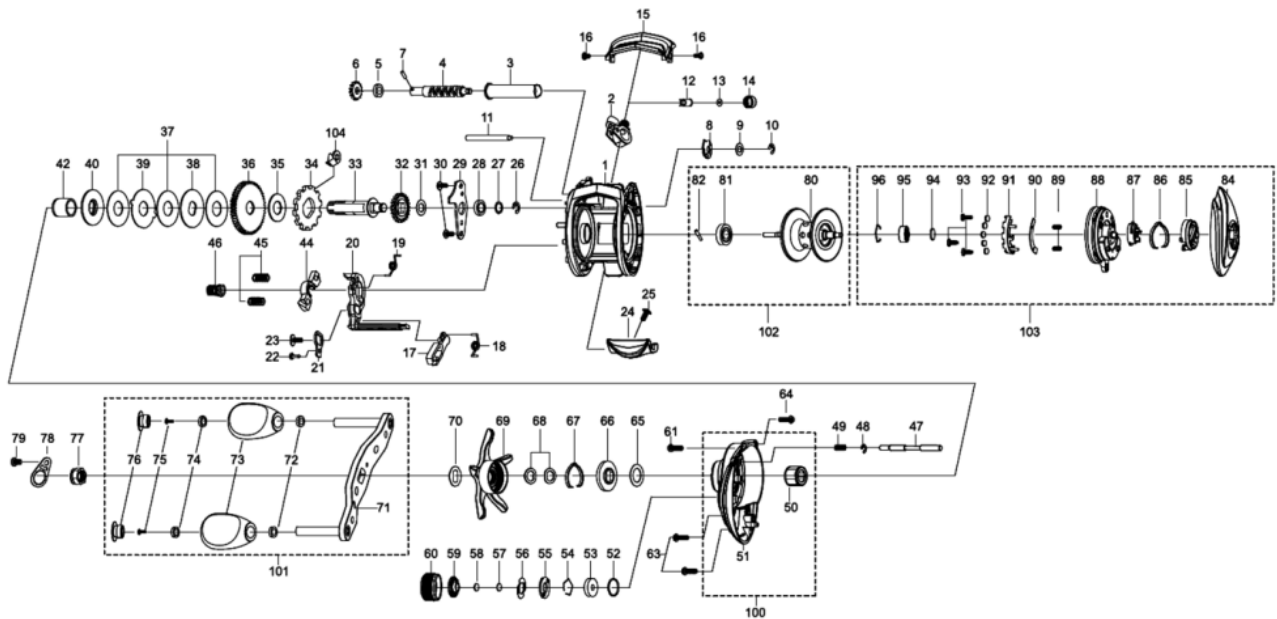

1400465 XROSSFIELD

XROSSFIELD7-L

Please specify reel model number and number in reel foot when ordering parts.

Ambassadeur XROSSFIELD 7-L 26 00

パーツID	パーツ名	価格
1	1380546 FRAME	¥5,000
2	1281152 LINE GUIDE	¥500
3	1280905 LEVEL WIND TUBE	¥300
4	1280906 WORM SHAFT	¥1,500
5	1313502 WORM SHAFT BUSHING	¥200
6	1125732 WORM SHAFT GEAR	¥100
7	1125733 WORM SHAFT PIN	¥50
8	1313359 WORM SHAFT PIN HOLDER	¥200
9	1185695 WORM SHAFT WASHER	¥160
10	1124201 RETAINER	¥50
11	1280907 LINE GUIDE SHAFT	¥300
12	1125806 PAWL	¥300
13	1125736 WASHER	¥50
14	1129323 LINE GUIDE NUT	¥70
15	1380555 FRONT COVER	¥500
16	1185912 FRONT COVER SCREW	¥160
17	1289971 KICK LEVER	¥300
18	1127701 KICK LEVER SPRING	¥50
19	1380547 CLUTCH SPRING	¥200
20	1380548 LIFT CURVE	¥300
21	1380526 LIFT CURVE PLATE	¥300
22	1116183 SCREW	¥50
23	1252059 SCREW	¥160
24	1380575 THUMB BAR	¥300
25	1252077 SCREW	¥160
26	1124201 RETAINER	¥50
27	1380528 WASHER	¥200
28	1116186 BALL BEARING	¥600
29	1380529 MAIN GEAR SHAFT PLATE	¥300
30	1144221 SCREW	¥160
31	1380530 WASHER	¥200
32	1251634 LEVEL WIND GEAR	¥160
33	1380549 MAIN GEAR SHAFT	¥1,000
34	1144195 RATCHET	¥150
35	1281133 DRAG WASHER	¥250
36	1129572 MAIN GEAR	¥1,500
37	1125760 DRAG WASHER	¥200
38	1125761 D-WASHER	¥150
39	1125762 EAR WASHER	¥150
40	1125763 PRESURE WASHER	¥150
42	1257782 SLEEVE	¥200
44	1127703 YOKE	¥100
45	1116237 YOKE SPRING	¥50
46	1200012 PINION GEAR(K)	¥1,000
47	1380532 LOCK PIN	¥200
48	1116226 RETAINER	¥50
49	1313476 SPRING	¥200
50	1306819 ONE WAY CLUTCH	¥1,000
51	1415603 GEAR SIDE PLATE	¥3,000
52	1185714 O-RING	¥50