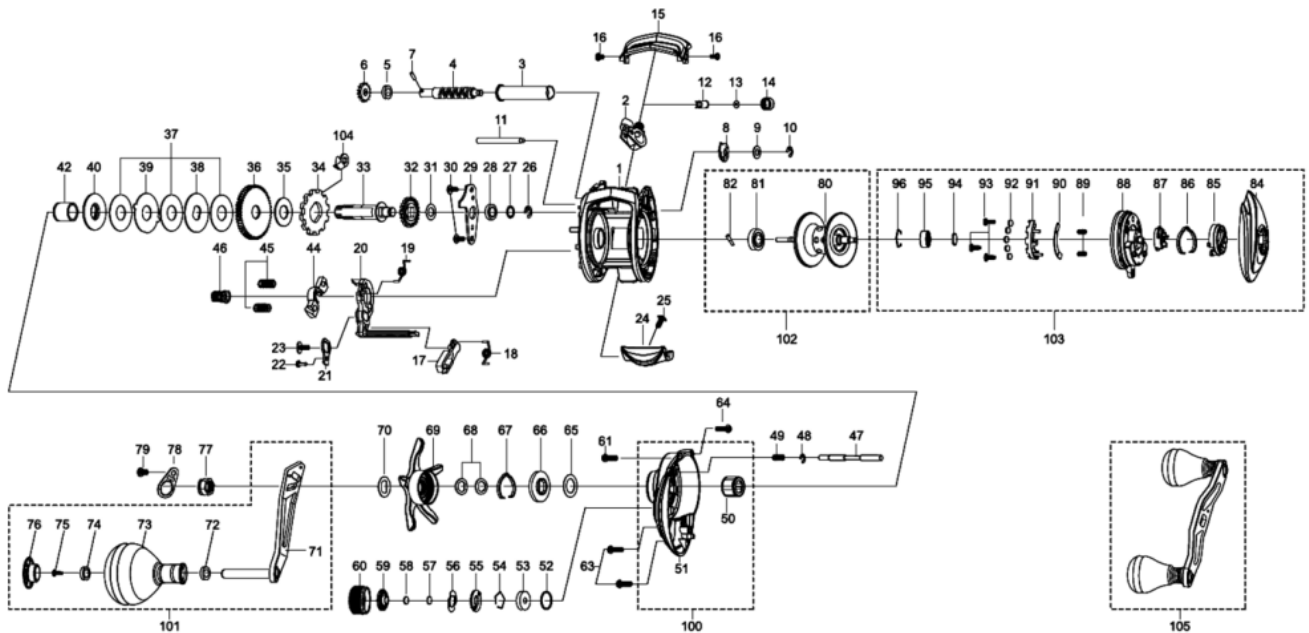

1400467 OCEANFIELD

OCEANFIELD7-L

Please specify reel model number and number in reel foot when ordering parts.

Ambassadeur OCEANFIELD 7-L 26 00

パーツID	パーツ名	価格	
1	1380546	FRAME	¥5,000
2	1281152	LINE GUIDE	¥500
3	1280905	LEVEL WIND TUBE	¥300
4	1280906	WORM SHAFT	¥1,500
5	1313502	WORM SHAFT BUSHING	¥200
6	1125732	WORM SHAFT GEAR	¥100
7	1125733	WORM SHAFT PIN	¥50
8	1313359	WORM SHAFT PIN HOLDER	¥200
9	1185695	WORM SHAFT WASHER	¥160
10	1124201	RETAINER	¥50
11	1280907	LINE GUIDE SHAFT	¥300
12	1125806	PAWL	¥300
13	1125736	WASHER	¥50
14	1129323	LINE GUIDE NUT	¥70
15	1380555	FRONT COVER	¥500
16	1185912	FRONT COVER SCREW	¥160
17	1289971	KICK LEVER	¥300
18	1127701	KICK LEVER SPRING	¥50
19	1380547	CLUTCH SPRING	¥200
20	1380548	LIFT CURVE	¥300
21	1380526	LIFT CURVE PLATE	¥300
22	1116183	SCREW	¥50
23	1252059	SCREW	¥160
24	1380575	THUMB BAR	¥300
25	1252077	SCREW	¥160
26	1124201	RETAINER	¥50
27	1380528	WASHER	¥200
28	1116186	BALL BEARING	¥600
29	1380529	MAIN GEAR SHAFT PLATE	¥300
30	1144221	SCREW	¥160
31	1380530	WASHER	¥200
32	1251634	LEVEL WIND GEAR	¥160
33	1415576	MAIN GEAR SHAFT	¥1,000
34	1144195	RATCHET	¥150
35	1281133	DRAG WASHER	¥250
36	1129572	MAIN GEAR	¥1,500
37	1125760	DRAG WASHER	¥200
38	1125761	D-WASHER	¥150
39	1125762	EAR WASHER	¥150
40	1125763	PRESURE WASHER	¥150
42	1257782	SLEEVE	¥200
44	1127703	YOKE	¥100
45	1116237	YOKE SPRING	¥50
46	1200012	PINION GEAR(K)	¥1,000
47	1380532	LOCK PIN	¥200
48	1116226	RETAINER	¥50
49	1313476	SPRING	¥200
50	1306819	ONE WAY CLUTCH	¥1,000
51	1415591	GEAR SIDE PLATE	¥3,000
52	1185714	O-RING	¥50