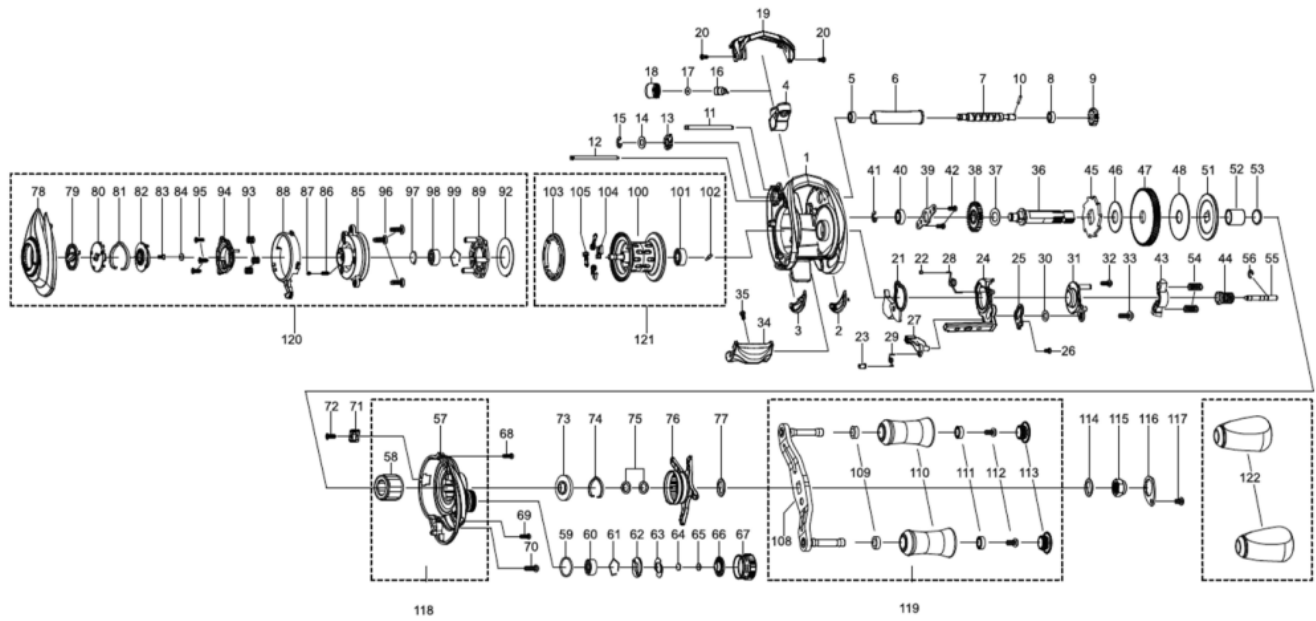

1400519 REVO

REVO MGXTREME

パーツID	パーツ名	価格	
1	1415754	FRAME MGX	¥7,500
2	1415607	SLIDE WASHER	¥200
3	1415608	SLIDE WASHER	¥200
4	1415609	LINE GUIDE	¥500
5	1132853	BALL BEARING	¥600
6	1415610	LEVEL WIND TUBE	¥300
7	1415611	WORM SHAFT	¥1,500
8	1132853	BALL BEARING	¥600
9	1125732	WORM SHAFT GEAR	¥100
10	1125733	WORM SHAFT PIN	¥50
11	1415612	LINE GUIDE SHAFT	¥300
12	1415613	GUIDE PIN	¥300
13	1313359	WORM SHAFT PIN HOLDER	¥200
14	1124224	WASHER	¥160
15	1124201	RETAINER	¥50
16	1125735	PAWL	¥300
17	1125736	WASHER	¥50
18	1129323	LINE GUIDE NUT	¥70
19	1415614	FRONT COVER	¥500
20	1185747	SCREW	¥160
21	1415615	FRAME PLATE	¥300
22	1415616	BUSHING	¥200
23	1415617	KICK LEVER SPRING BUSHING	¥200
24	1415618	LIFT CURVE	¥300
25	1415619	LINK PLATE	¥200
26	1415620	SCREW	¥200
27	1289969	KICK LEVER	¥300
28	1380524	CLUTCH SPRING	¥200
29	1125745	KICK LEVER SPRING	¥50
30	1185695	WORM SHAFT WASHER	¥160
31	1415621	CLUTCH PLATE	¥200
32	1415622	SCREW	¥200
33	1380616	SCREW	¥200
34	1415623	THUM BAR	¥300
35	1252078	SCREW	¥160
36	1415624	MAIN GEAR SHAFT	¥1,200
37	1125747	WASHER	¥50
38	1251634	LEVEL WIND GEAR	¥160
39	1415625	MAIN GRRR SHAFT PLATE	¥1,500
40	1132857	BALL BEARING	¥600
41	1124201	RETAINER	¥50
42	1372152	SCREW	¥200
43	1125753	YOKE	¥100
44	1415626	PINION	¥1,000
45	1281188	RATCHET	¥150
46	1281133	DRAG WASHER	¥250
47	1251637	MAIN GEAR (K)	¥2,000
48	1204950	Carbon washer	¥200
51	1302638	PRESSURE WASHER	¥300
52	1415627	IAR SLEEVE	¥300