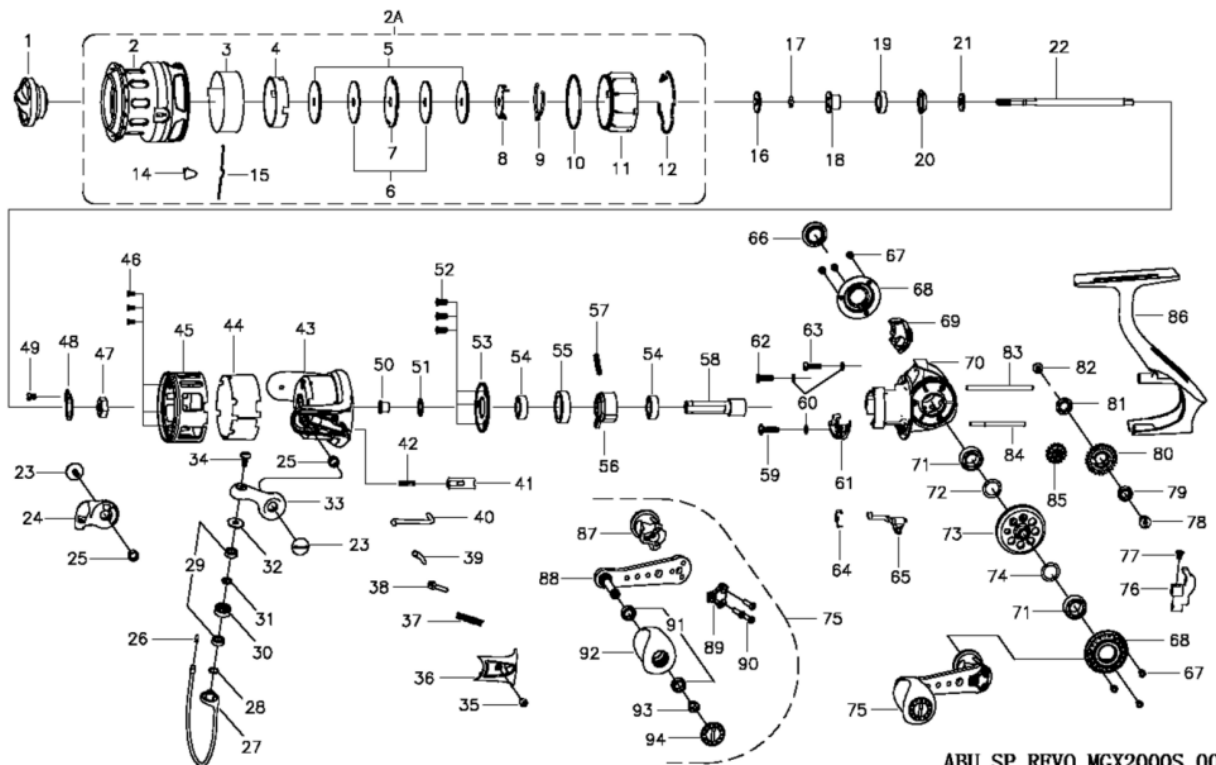

1403733 REVO SPINNING

REVO MGX 2000S

ABU SP REVO MGX2000S 00

パーツID	パーツ名	価格	
1	1404782	DRAG KNOB ASSY	¥2,000
2	1408041	SPOOL	¥6,000
2A	1408042	SPOOL ASSY	¥8,500
3	1404785	SPOOL PLATE	¥600
4	1404786	WASHER COVER	¥300
5	1378763	KEY WASHER	¥200
6	1409747	DRAG WASHER	¥300
7	1378764	EARED WASHER	¥200
8	1378765	SPOOL CLICK RETAINER	¥200
9	1378766	SPOOL CLICK	¥200
10	1378767	O-RING	¥200
11	1404787	SPOOL BOTTOM	¥300
12	1404788	CLIP	¥200
14	1378771	LINE CLIP	¥200
15	1378772	LINE CLIP SPRING	¥200
16	1378773	SPACE WASHER	¥200
17	1378774	O-RING	¥200
18	1378775	BEARING SLEEVE	¥200
19	1224308	BEARING	¥600
20	1378776	SEAL	¥200
21	1378777	SPOOL SHAFT WASHER	¥200
22	1395733	MAIN SHAFT	¥1,000
23	1378779	SCREW	¥200
24	1378780	BAIL HOLDER	¥400
25	1378781	BUSHING	¥200
26	1378782	BAIL WIRE UNDERLAY	¥200
27	1378783	BAIL WIRE	¥1,200
28	1378784	SHIM	¥200
29	1380228	BEARING	¥2,500
30	1378785	LINE ROLLER	¥400
31	1378786	LINE SLIDER WASHER	¥200
32	1378787	LINE ROLLER COLLAR	¥200
33	1378788	ARM LEVER FOR BAIL	¥400
34	1378789	SCREW	¥200
35	1378790	SCREW	¥200
36	1404789	BAIL ARM COVER	¥300
37	1378792	BAIL ARM SPRING	¥200
38	1378793	SPRING SEAT	¥200
39	1378794	PIVOT LEVER	¥300
40	1378795	TRIP PLUNGER	¥200
41	1378796	ROTOR BRAKE	¥200
42	1378797	ROTOR BRAKE SPRING	¥200
43	1378798	ROTOR	¥1,500
44	1408043	CARBON PLATE	¥600
45	1404790	ROTOR SLEEVE	¥800
46	1207341	ROTOR SCREW	¥200
47	1378801	ROTOR NUT	¥200
48	1378802	ROTOR NUT WASHER	¥200
49	1378803	SCREW	¥200
50	1378804	PINION GEAR BUSHING	¥200