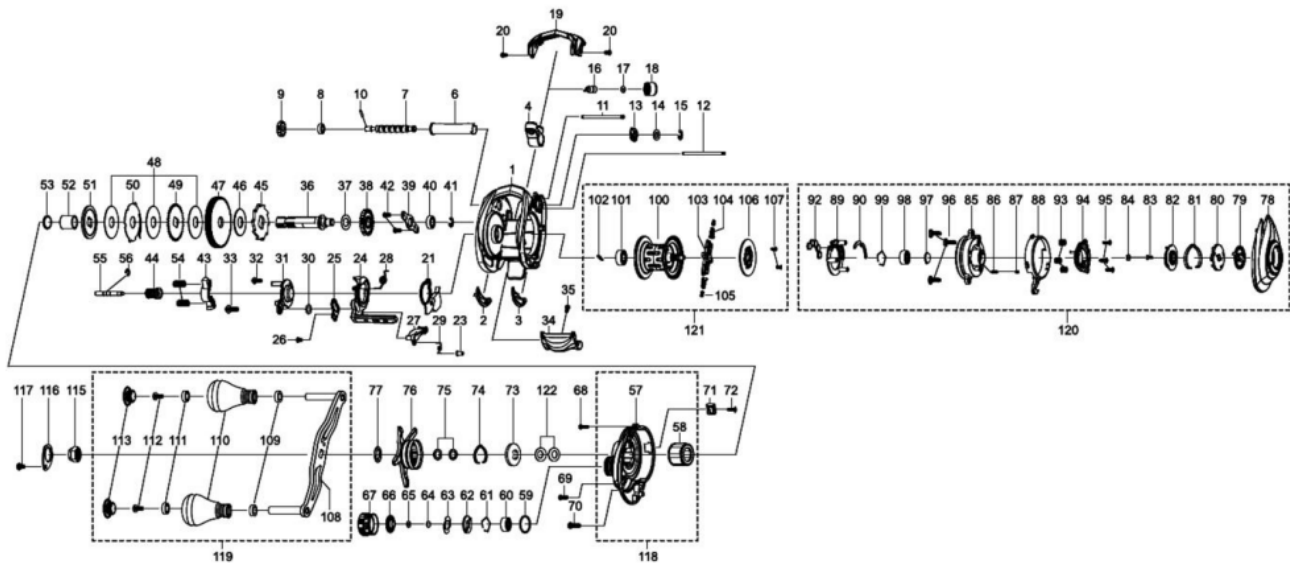

1417876 REVO

SALTYSTAGE REVO TRV-L

Please specify reel model number and number in reel foot when ordering parts.

Ambassadeur REVO TRV-L 27 00

パーツID	パーツ名	価格	
1	1415744	FRAME	¥5,000
2	1415607	SLIDE WASHER	¥200
3	1415608	SLIDE WASHER	¥200
4	1415609	LINE GUIDE	¥500
6	1415610	LEVEL WIND TUBE	¥300
7	1415611	WORM SHAFT	¥1,500
8	1132853	BALL BEARING	¥600
9	1125732	WORM SHAFT GEAR	¥100
10	1125733	WORM SHAFT PIN	¥50
11	1415612	LINE GUIDE SHAFT	¥300
12	1415613	GUIDE PIN	¥300
13	1313359	WORM SHAFT PIN HOLDER	¥200
14	1124224	WASHER	¥160
15	1124201	RETAINER	¥50
16	1125735	PAWL	¥300
17	1125736	WASHER	¥50
18	1129323	LINE GUIDE NUT	¥70
19	1415710	FRONT COVER	¥500
20	1185747	SCREW	¥160
21	1415659	FRAME PLATE	¥300
23	1415617	KICK LEVER SPRING BUSHING	¥200
24	1415660	LIFT CURVE	¥300
25	1415619	LINK PLATE	¥200
26	1415620	SCREW	¥200
27	1289971	KICK LEVER	¥300
28	1380547	CLUTCH SPRING	¥200
29	1127701	KICK LEVER SPRING	¥50
30	1185695	WORM SHAFT WASHER	¥160
31	1415661	CLUTCH PLATE	¥200
32	1415622	SCREW	¥200
33	1380616	SCREW	¥200
34	1415623	THUM BAR	¥300
35	1252078	SCREW	¥160
36	1453908	MAIN GEAR SHAFT	¥1,200
37	1125747	WASHER	¥50
38	1251634	LEVEL WIND GEAR	¥160
39	1415625	MAIN GRRR SHAFT PLATE	¥1,500
40	1132857	BALL BEARING	¥600
41	1124201	RETAINER	¥50
42	1372152	SCREW	¥200
43	1127703	YOKE	¥100
44	1453909	PINION	¥3,000
45	1281188	RATCHET	¥150
46	1281133	DRAG WASHER	¥250
47	1415711	MAIN GEAR	¥2,000
48	1281218	DRAG WASHER	¥200
49	1281219	DRAG WASHER	¥200
50	1302687	EAR WASHER	¥200
51	1281221	PRESSURE WASHER (K)	¥400
52	1415627	IAR SLEEVE	¥300