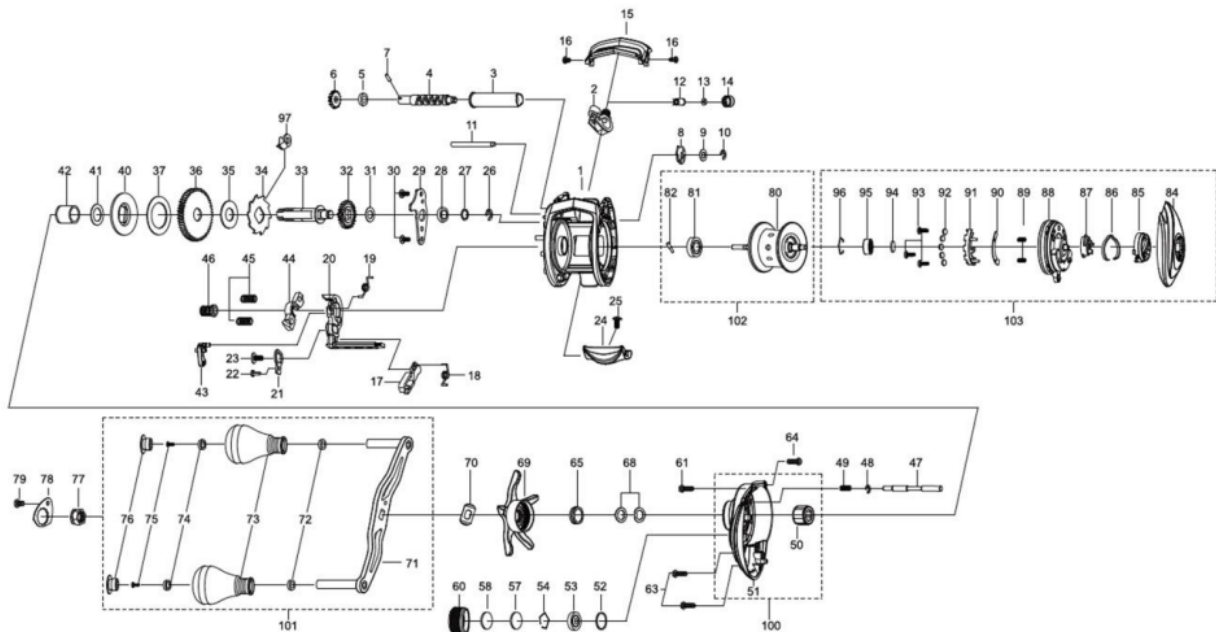

1418229 MAX

REDMAX船3-L

Please specify reel model number and number in reel foot when ordering parts.

Ambassadeur RED MAX-FUNE3-L 26 00

パーツID	パーツ名	価格	
1	1441782	FRAME	¥5,000
2	1281152	LINE GUIDE	¥500
3	1280905	LEVEL WIND TUBE	¥300
4	1280906	WORM SHAFT	¥1,500
5	1313502	WORM SHAFT BUSHING	¥200
6	1125732	WORM SHAFT GEAR	¥100
7	1125733	WORM SHAFT PIN	¥50
8	1313359	WORM SHAFT PIN HOLDER	¥200
9	1185695	WORM SHAFT WASHER	¥160
10	1124201	RETAINER	¥50
11	1280907	LINE GUIDE SHAFT	¥300
12	1125806	PAWL	¥300
13	1125736	WASHER	¥50
14	1129323	LINE GUIDE NUT	¥70
15	1380574	FRONT COVER	¥500
16	1185912	FRONT COVER SCREW	¥160
17	1289971	KICK LEVER	¥300
18	1127701	KICK LEVER SPRING	¥50
19	1380547	CLUTCH SPRING	¥200
20	1380548	LIFT CURVE	¥300
21	1380526	LIFT CURVE PLATE	¥300
22	1116183	SCREW	¥50
23	1252059	SCREW	¥160
24	1380575	THUMB BAR	¥300
25	1252077	SCREW	¥160
26	1124201	RETAINER	¥50
27	1380528	WASHER	¥200
28	1116186	BALL BEARING	¥600
29	1380529	MAIN GEAR SHAFT PLATE	¥300
30	1144221	SCREW	¥160
31	1380530	WASHER	¥200
32	1251634	LEVEL WIND GEAR	¥160
33	1415576	MAIN GEAR SHAFT	¥1,000
34	1144195	RATCHET	¥150
35	1281133	DRAG WASHER	¥250
36	1265571	MAIN GEAR	¥1,500
37	1190698	DRAG WASHER	¥160
40	1144201	PRESSURE WASHER	¥150
42	1257782	SLEEVE	¥200
43	1380567	SPEED CLUTCH BUTTON	¥300
44	1127703	YOKE	¥100
45	1116237	YOKE SPRING	¥50
46	1200012	PINION GEAR(K)	¥1,000
47	1313475	LOCK PIN	¥200
48	1116226	RETAINER	¥50
49	1313476	SPRING	¥200
50	1306819	ONE WAY CLUTCH	¥1,000
51	1441783	GEAR SIDE PLATE	¥2,000
52	1185714	O-RING	¥50
53	1185879	BUSHING	¥300