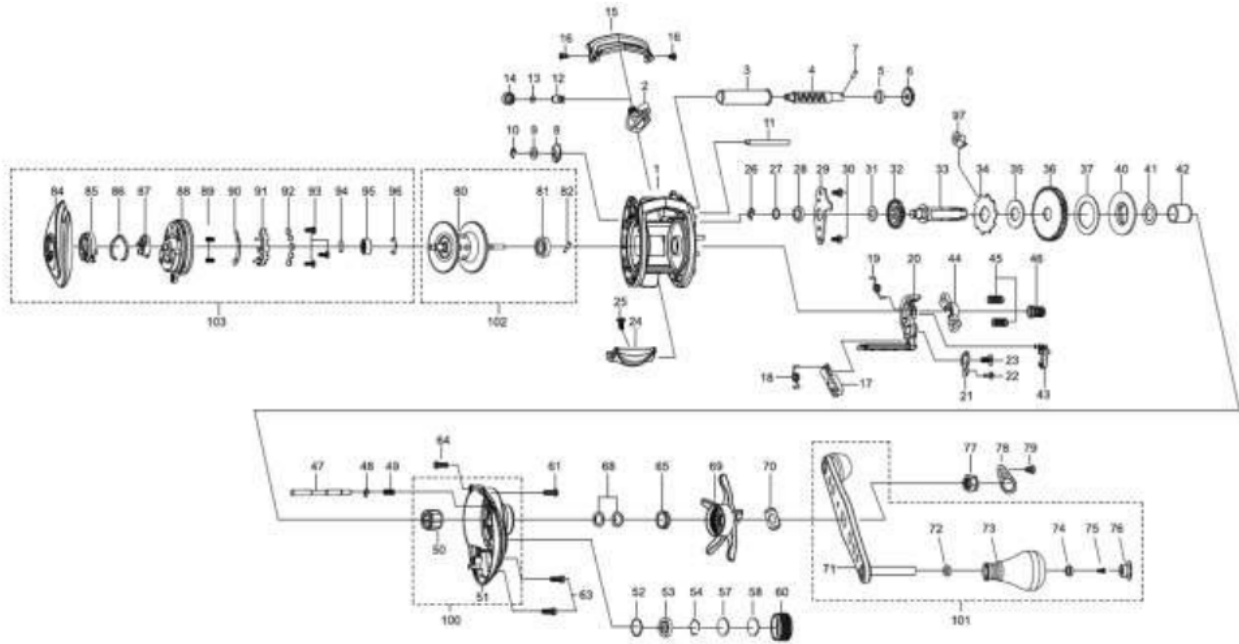

1418230 MAX

BLUEMAX船3

Please specify reel model number and number in reel foot when ordering parts.

Ambassadeur **BLUE MAX-FUNE3 26 00**

| パーツID | パーツ名    | 価格                    |        |
|-------|---------|-----------------------|--------|
| 1     | 1441785 | FRAME                 | ¥5,000 |
| 2     | 1281152 | LINE GUIDE            | ¥500   |
| 3     | 1280905 | LEVEL WIND TUBE       | ¥300   |
| 4     | 1280906 | WORM SHAFT            | ¥1,500 |
| 5     | 1313502 | WORM SHAFT BUSHING    | ¥200   |
| 6     | 1125732 | WORM SHAFT GEAR       | ¥100   |
| 7     | 1125733 | WORM SHAFT PIN        | ¥50    |
| 8     | 1313359 | WORM SHAFT PIN HOLDER | ¥200   |
| 9     | 1185695 | WORM SHAFT WASHER     | ¥160   |
| 10    | 1124201 | RETAINER              | ¥50    |
| 11    | 1280907 | LINE GUIDE SHAFT      | ¥300   |
| 12    | 1125806 | PAWL                  | ¥300   |
| 13    | 1125736 | WASHER                | ¥50    |
| 14    | 1129323 | LINE GUIDE NUT        | ¥70    |
| 15    | 1380574 | FRONT COVER           | ¥500   |
| 16    | 1185912 | FRONT COVER SCREW     | ¥160   |
| 17    | 1289969 | KICK LEVER            | ¥300   |
| 18    | 1125745 | KICK LEVER SPRING     | ¥50    |
| 19    | 1380524 | CLUTCH SPRING         | ¥200   |
| 20    | 1380525 | LIFT CURVE            | ¥300   |
| 21    | 1380526 | LIFT CURVE PLATE      | ¥300   |
| 22    | 1116183 | SCREW                 | ¥50    |
| 23    | 1252059 | SCREW                 | ¥160   |
| 24    | 1380575 | THUMB BAR             | ¥300   |
| 25    | 1252077 | SCREW                 | ¥160   |
| 26    | 1124201 | RETAINER              | ¥50    |
| 27    | 1380528 | WASHER                | ¥200   |
| 28    | 1116186 | BALL BEARING          | ¥600   |
| 29    | 1380529 | MAIN GEAR SHAFT PLATE | ¥300   |
| 30    | 1144221 | SCREW                 | ¥160   |
| 31    | 1380530 | WASHER                | ¥200   |
| 32    | 1251634 | LEVEL WIND GEAR       | ¥160   |
| 33    | 1415560 | MAIN GEAR SHAFT       | ¥1,000 |
| 34    | 1144195 | RATCHET               | ¥150   |
| 35    | 1281133 | DRAG WASHER           | ¥250   |
| 36    | 1190697 | MAIN GEAR             | ¥1,500 |
| 37    | 1190698 | DRAG WASHER           | ¥160   |
| 40    | 1144201 | PRESSURE WASHER       | ¥150   |
| 42    | 1257782 | SLEEVE                | ¥200   |
| 43    | 1380556 | SPEED CLUTCH BUTTON   | ¥300   |
| 44    | 1127753 | YOKE                  | ¥200   |
| 45    | 1116237 | YOKE SPRING           | ¥50    |
| 46    | 1125808 | PINION(6.4:1)         | ¥1,000 |
| 47    | 1380532 | LOCK PIN              | ¥200   |
| 48    | 1116226 | RETAINER              | ¥50    |
| 49    | 1313476 | SPRING                | ¥200   |
| 50    | 1306819 | ONE WAY CLUTCH        | ¥1,000 |
| 51    | 1441786 | GEAR SIDE PLATE       | ¥2,000 |
| 52    | 1185714 | O-RING                | ¥50    |
| 53    | 1185879 | BUSHING               | ¥300   |