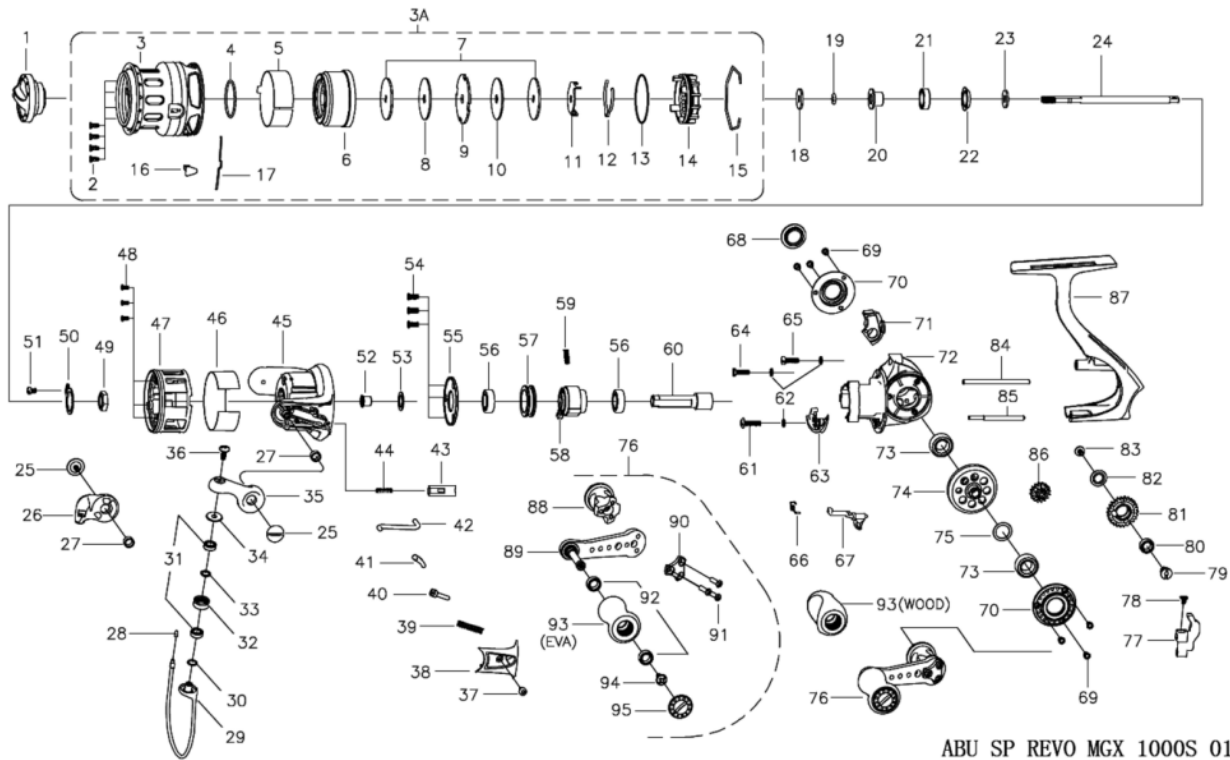

1429996 REVO SPINNING

REVO MGX 1000S

ABU SP REVO MGX 1000S 01

パーツID	パーツ名	価格
1	DRAG KNOB ASSY	¥2,000
2	SCREW	¥200
3	SPOOL	¥5,500
3A	SPOOL ASSY	¥8,000
4	O-RING	¥200
5	SPOOL PLATE	¥600
6	WASHER COVER	¥300
7	KEY WASHER	¥200
8	DRAG WASHER	¥300
9	EARED WASHER	¥200
10	DRAG WASHER	¥300
11	SPOOL CLICK RETAINER	¥200
12	SPOOL CLICK	¥200
13	O-RING	¥200
14	SPOOL BOTTOM	¥300
15	CLIP	¥200
16	LINE CLIP	¥200
17	LINE CLIP SPRING	¥200
18	SPACE WASHER	¥200
19	O-RING	¥200
20	BEARING SLEEVE	¥200
21	BEARING	¥600
22	SEAL	¥200
23	SPOOL SHAFT WASHER	¥200
24	MAIN SHAFT	¥1,000
25	SCREW	¥200
26	BAIL HOLDER	¥400
27	BUSHING	¥200
28	BAIL WIRE UNDERLAY	¥200
29	BAIL WIRE	¥1,200
30	SHIM	¥200
31	BEARING	¥2,500
32	LINE ROLLER	¥400
33	LINE SLIDER WASHER	¥200
34	LINE ROLLER COLLAR	¥200
35	ARM LEVER FOR BAIL	¥400
36	SCREW	¥200
37	SCREW	¥200
38	BAIL ARM COVER	¥300
39	BAIL ARM SPRING	¥200
40	SPRING SEAT	¥200
41	PIVOT LEVER	¥300
42	TRIP PLUNGER	¥200
43	ROTOR BRAKE	¥200
44	ROTOR BRAKE SPRING	¥200
45	ROTOR	¥1,500
46	CARBON PLATE	¥600
47	ROTOR SLEEVE	¥800
48	ROTOR SCREW	¥200
49	ROTOR NUT	¥200