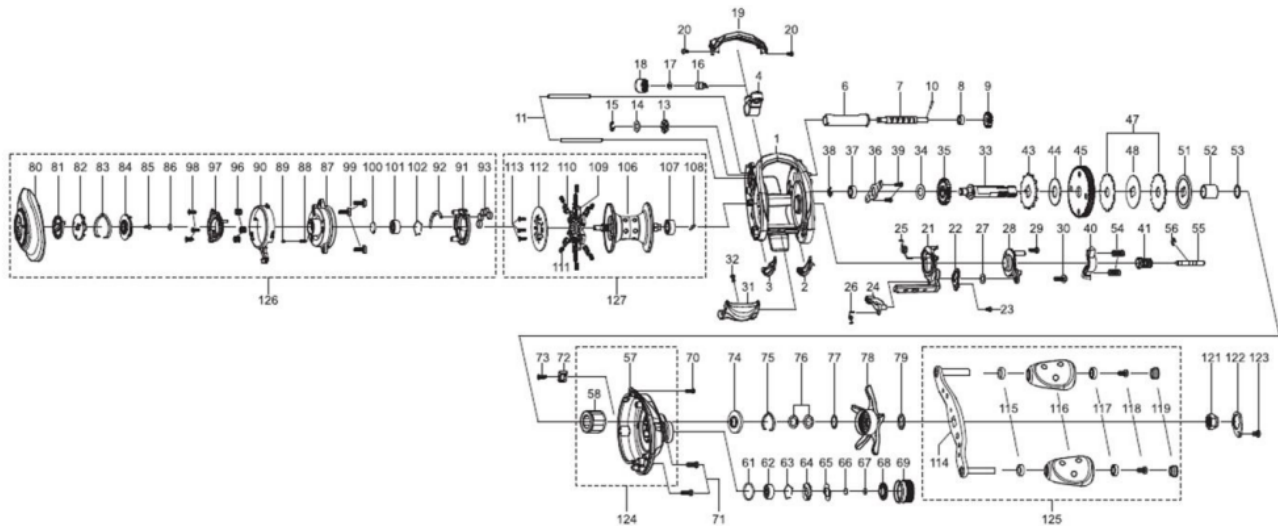

1430427 REVO

REVO SX

Please specify reel model number and number in reel foot when ordering parts.

Ambassadeur REVO4 SX

27 00

パーツID	パーツ名	価格	
1	1457809	FRAME	¥5,000
2	1415607	SLIDE WASHER	¥200
3	1415608	SLIDE WASHER	¥200
4	1452852	LINE GUIDE	¥500
6	1280905	LEVEL WIND TUBE	¥300
7	1280906	WORM SHAFT	¥1,500
8	1125729	BALLBEARING	¥600
9	1125732	WORM SHAFT GEAR	¥100
10	1125733	WORM SHAFT PIN	¥50
11	1452762	LINE GUIDE SHAFT	¥300
13	1313359	WORM SHAFT PIN HOLDER	¥200
14	1185695	WORM SHAFT WASHER	¥160
15	1124201	RETAINER	¥50
16	1125806	PAWL	¥300
17	1116193	WASHER	¥50
18	1129323	LINE GUIDE NUT	¥70
19	1452763	FRONT COVER	¥500
20	1452764	SCREW	¥200
21	1452765	CLUTCH CAM	¥300
22	1415619	LINK PLATE	¥200
23	1415620	SCREW	¥200
24	1289969	KICK LEVER	¥300
25	1452766	CLUTCH SPRING	¥200
26	1125745	KICK LEVER SPRING	¥50
27	1185695	WORM SHAFT WASHER	¥160
28	1415621	CLUTCH PLATE	¥200
29	1415622	SCREW	¥200
30	1380616	SCREW	¥200
31	1452767	THUMB BAR	¥300
32	1252078	SCREW	¥160
33	1452768	MAIN GEAR SHAFT	¥1,000
34	1125747	WASHER	¥50
35	1251634	LEVEL WIND GEAR	¥160
36	1281130	MAIN GEAR SHAFT PLATE	¥200
37	1187625	SPOOL BALL BEARING	¥800
38	1124201	RETAINER	¥50
39	1372152	SCREW	¥200
40	1281131	YOKE	¥200
41	1452853	PINION	¥1,000
43	1452769	RATCHET	¥200
44	1452770	DRAG WASHER	¥100
45	1452854	MAIN GEAR	¥2,500
47	1452855	DRAG WASHER	¥500
48	1452856	DRAG WASHER	¥200
51	1452857	PRESSURE WASHER	¥200
52	1257782	SLEEVE	¥200
53	1452773	WASHER	¥200
54	1116237	YOKE SPRING	¥50
55	1125766	PINION SHAFT	¥500
56	1116226	RETAINER	¥50