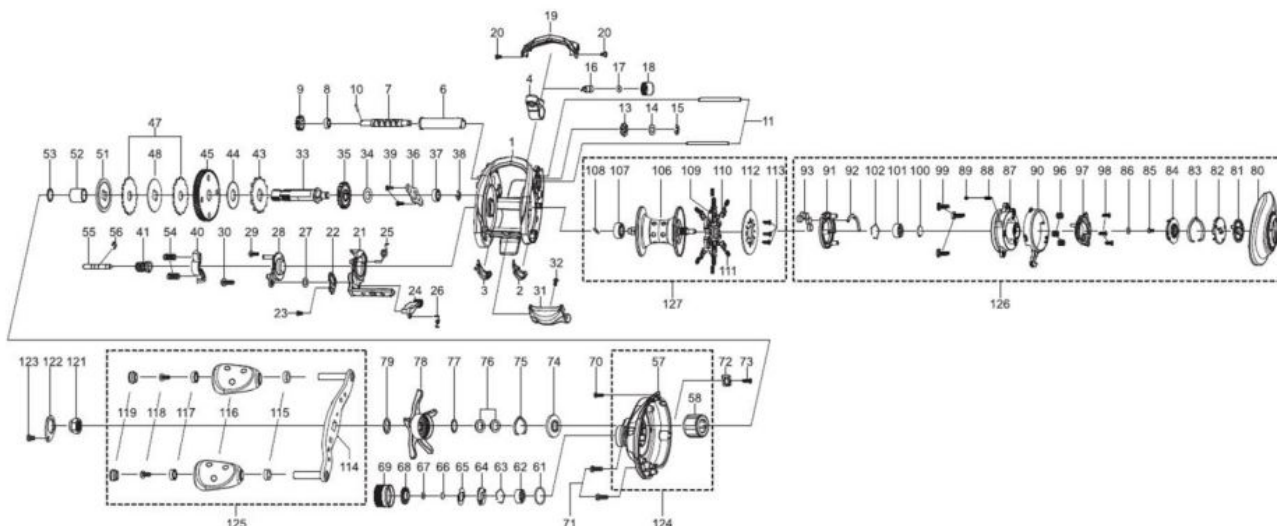

1430428 REVO

REVO SX-L

Please specify reel model number and number in reel foot when ordering parts.

Ambassadeur REVO4 SX-L 27 00

パーツID	パーツ名	価格
1	1457810 FRAME	¥5,000
2	1415607 SLIDE WASHER	¥200
3	1415608 SLIDE WASHER	¥200
4	1452852 LINE GUIDE	¥500
6	1280905 LEVEL WIND TUBE	¥300
7	1280906 WORM SHAFT	¥1,500
8	1125729 BALLBEARING	¥600
9	1125732 WORM SHAFT GEAR	¥100
10	1125733 WORM SHAFT PIN	¥50
11	1452762 LINE GUIDE SHAFT	¥300
13	1313359 WORM SHAFT PIN HOLDER	¥200
14	1185695 WORM SHAFT WASHER	¥160
15	1124201 RETAINER	¥50
16	1125806 PAWL	¥300
17	1116193 WASHER	¥50
18	1129323 LINE GUIDE NUT	¥70
19	1452808 FRONT COVER	¥500
20	1452764 SCREW	¥200
21	1452809 CLUTCH CAM	¥300
22	1415619 LINK PLATE	¥200
23	1415620 SCREW	¥200
24	1289971 KICK LEVER	¥300
25	1452810 CLUTCH SPRING	¥200
26	1127701 KICK LEVER SPRING	¥50
27	1185695 WORM SHAFT WASHER	¥160
28	1415661 CLUTCH PLATE	¥200
29	1415622 SCREW	¥200
30	1380616 SCREW	¥200
31	1452767 THUMB BAR	¥300
32	1252078 SCREW	¥160
33	1452811 MAIN GEAR SHAFT	¥1,000
34	1125747 WASHER	¥50
35	1251634 LEVEL WIND GEAR	¥160
36	1281130 MAIN GEAR SHAFT PLATE	¥200
37	1187625 SPOOL BALL BEARING	¥800
38	1124201 RETAINER	¥50
39	1372152 SCREW	¥200
40	1281235 YOKE	¥200
41	1452879 PINION	¥1,000
43	1452769 RATCHET	¥200
44	1452770 DRAG WASHER	¥100
45	1452880 MAIN GEAR	¥2,500
47	1452855 DRAG WASHER	¥500
48	1452856 DRAG WASHER	¥200
51	1452857 PRESSURE WASHER	¥200
52	1257782 SLEEVE	¥200
53	1452773 WASHER	¥200
54	1116237 YOKE SPRING	¥50
55	1125766 PINION SHAFT	¥500
56	1116226 RETAINER	¥50