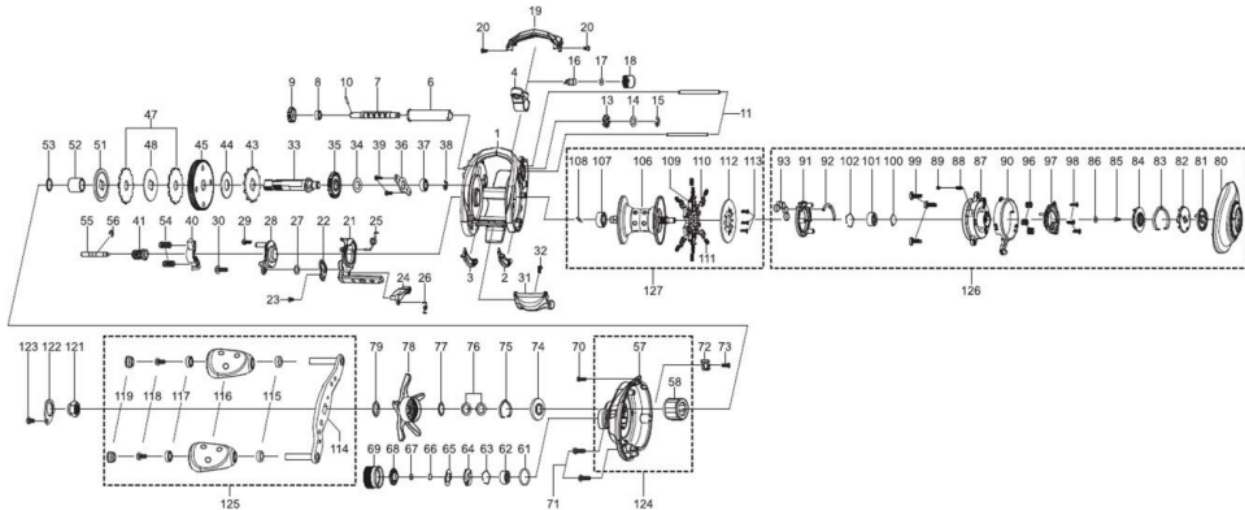

1430430 REVO

REVO SX-HS-L

Please specify reel model number and number in reel foot when ordering parts.

Ambassadeur REVO4 SX-HS-L 27 00

パーツID	パーツ名	価格	
1	1457810	FRAME	¥5,000
2	1415607	SLIDE WASHER	¥200
3	1415608	SLIDE WASHER	¥200
4	1452852	LINE GUIDE	¥500
6	1280905	LEVEL WIND TUBE	¥300
7	1280906	WORM SHAFT	¥1,500
8	1125729	BALLBEARING	¥600
9	1125732	WORM SHAFT GEAR	¥100
10	1125733	WORM SHAFT PIN	¥50
11	1452762	LINE GUIDE SHAFT	¥300
13	1313359	WORM SHAFT PIN HOLDER	¥200
14	1185695	WORM SHAFT WASHER	¥160
15	1124201	RETAINER	¥50
16	1125806	PAWL	¥300
17	1116193	WASHER	¥50
18	1129323	LINE GUIDE NUT	¥70
19	1452808	FRONT COVER	¥500
20	1452764	SCREW	¥200
21	1452809	CLUTCH CAM	¥300
22	1415619	LINK PLATE	¥200
23	1415620	SCREW	¥200
24	1289971	KICK LEVER	¥300
25	1452810	CLUTCH SPRING	¥200
26	1127701	KICK LEVER SPRING	¥50
27	1185695	WORM SHAFT WASHER	¥160
28	1415661	CLUTCH PLATE	¥200
29	1415622	SCREW	¥200
30	1380616	SCREW	¥200
31	1452767	THUMB BAR	¥300
32	1252078	SCREW	¥160
33	1452811	MAIN GEAR SHAFT	¥1,000
34	1125747	WASHER	¥50
35	1251634	LEVEL WIND GEAR	¥160
36	1281130	MAIN GEAR SHAFT PLATE	¥200
37	1187625	SPOOL BALL BEARING	¥800
38	1124201	RETAINER	¥50
39	1372152	SCREW	¥200
40	1281235	YOKE	¥200
41	1452886	PINION	¥1,000
43	1452769	RATCHET	¥200
44	1452770	DRAG WASHER	¥100
45	1452887	MAIN GEAR	¥2,500
47	1452855	DRAG WASHER	¥500
48	1452856	DRAG WASHER	¥200
51	1452857	PRESSURE WASHER	¥200
52	1257782	SLEEVE	¥200
53	1452773	WASHER	¥200
54	1116237	YOKE SPRING	¥50
55	1125766	PINION SHAFT	¥500
56	1116226	RETAINER	¥50