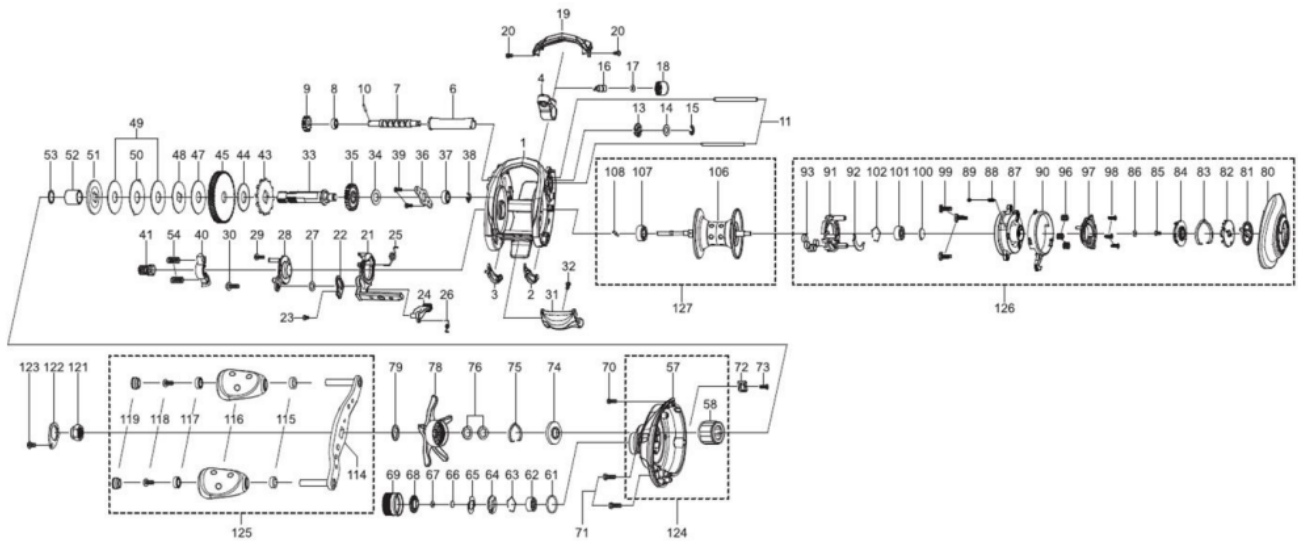

1430436 REVO

REVO X-L

Please specify reel model number and number in reel foot when ordering parts.

Ambassadeur REVO4 X-L

27 00

パーツID	パーツ名	価格	
1	1452807	FRAME	¥5,000
2	1415607	SLIDE WASHER	¥200
3	1415608	SLIDE WASHER	¥200
4	1452761	LINE GUIDE	¥500
6	1280905	LEVEL WIND TUBE	¥300
7	1280906	WORM SHAFT	¥1,500
8	1125729	BALLBEARING	¥600
9	1125732	WORM SHAFT GEAR	¥100
10	1125733	WORM SHAFT PIN	¥50
11	1452762	LINE GUIDE SHAFT	¥300
13	1313359	WORM SHAFT PIN HOLDER	¥200
14	1185695	WORM SHAFT WASHER	¥160
15	1124201	RETAINER	¥50
16	1125806	PAWL	¥300
17	1116193	WASHER	¥50
18	1129323	LINE GUIDE NUT	¥70
19	1452808	FRONT COVER	¥500
20	1452764	SCREW	¥200
21	1452809	CLUTCH CAM	¥300
22	1415619	LINK PLATE	¥200
23	1415620	SCREW	¥200
24	1289971	KICK LEVER	¥300
25	1452810	CLUTCH SPRING	¥200
26	1127701	KICK LEVER SPRING	¥50
27	1185695	WORM SHAFT WASHER	¥160
28	1415661	CLUTCH PLATE	¥200
29	1415622	SCREW	¥200
30	1380616	SCREW	¥200
31	1452767	THUMB BAR	¥300
32	1252078	SCREW	¥160
33	1452811	MAIN GEAR SHAFT	¥1,000
34	1125747	WASHER	¥50
35	1251634	LEVEL WIND GEAR	¥160
36	1281130	MAIN GEAR SHAFT PLATE	¥200
37	1187625	SPOOL BALL BEARING	¥800
38	1124201	RETAINER	¥50
39	1372152	SCREW	¥200
40	1281235	YOKE	¥200
41	1452820	PINION	¥1,000
43	1452769	RATCHET	¥200
44	1452770	DRAG WASHER	¥100
45	1452821	MAIN GEAR	¥2,000
47	1125760	DRAG WASHER	¥200
48	1125761	D-WASHER	¥150
49	1214279	DRAG WASHER	¥300
50	1125762	EAR WASHER	¥150
51	1452772	PRESSURE WASHER	¥200
52	1257782	SLEEVE	¥200
53	1452773	WASHER	¥200
54	1116237	YOKE SPRING	¥50