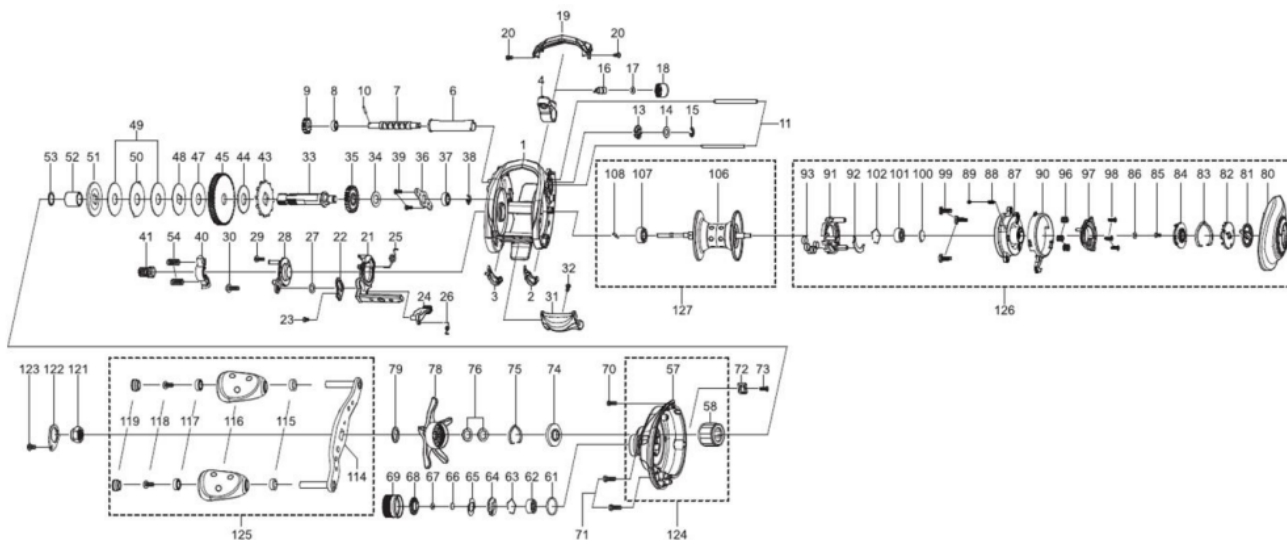

1430436 REVO

REVO X-L

Please specify reel model number and number in reel foot when ordering parts.

Ambassadeur REVO4 X-L

27 00

パーツID	パーツ名	価格	
1	1452807	FRAME	¥5,000
2	1415607	SLIDE WASHER	¥200
3	1415608	SLIDE WASHER	¥200
4	1452761	LINE GUIDE	¥500
6	1280905	LEVEL WIND TUBE	¥300
7	1280906	WORM SHAFT	¥1,500
8	1125729	BALLBEARING	¥600
9	1125732	WORM SHAFT GEAR	¥100
10	1125733	WORM SHAFT PIN	¥50
11	1452762	LINE GUIDE SHAFT	¥300
13	1313359	WORM SHAFT PIN HOLDER	¥200
14	1185695	WORM SHAFT WASHER	¥160
15	1124201	RETAINER	¥50
16	1125806	PAWL	¥300
17	1116193	WASHER	¥50
18	1129323	LINE GUIDE NUT	¥70
19	1452808	FRONT COVER	¥500
20	1452764	SCREW	¥200
21	1452809	CLUTCH CAM	¥300
22	1415619	LINK PLATE	¥200
23	1415620	SCREW	¥200
24	1289971	KICK LEVER	¥300
25	1452810	CLUTCH SPRING	¥200
26	1127701	KICK LEVER SPRING	¥50
27	1185695	WORM SHAFT WASHER	¥160
28	1415661	CLUTCH PLATE	¥200
29	1415622	SCREW	¥200
30	1380616	SCREW	¥200
31	1452767	THUMB BAR	¥300
32	1252078	SCREW	¥160
33	1452811	MAIN GEAR SHAFT	¥1,000
34	1125747	WASHER	¥50
35	1251634	LEVEL WIND GEAR	¥160
36	1281130	MAIN GEAR SHAFT PLATE	¥200
37	1187625	SPOOL BALL BEARING	¥800
38	1124201	RETAINER	¥50
39	1372152	SCREW	¥200
40	1281235	YOKE	¥200
41	1452820	PINION	¥1,000
43	1452769	RATCHET	¥200
44	1452770	DRAG WASHER	¥100
45	1452821	MAIN GEAR	¥2,000
47	1125760	DRAG WASHER	¥200
48	1125761	D-WASHER	¥150
49	1214279	DRAG WASHER	¥300
50	1125762	EAR WASHER	¥150
51	1452772	PRESSURE WASHER	¥200
52	1257782	SLEEVE	¥200
53	1452773	WASHER	¥200
54	1116237	YOKE SPRING	¥50