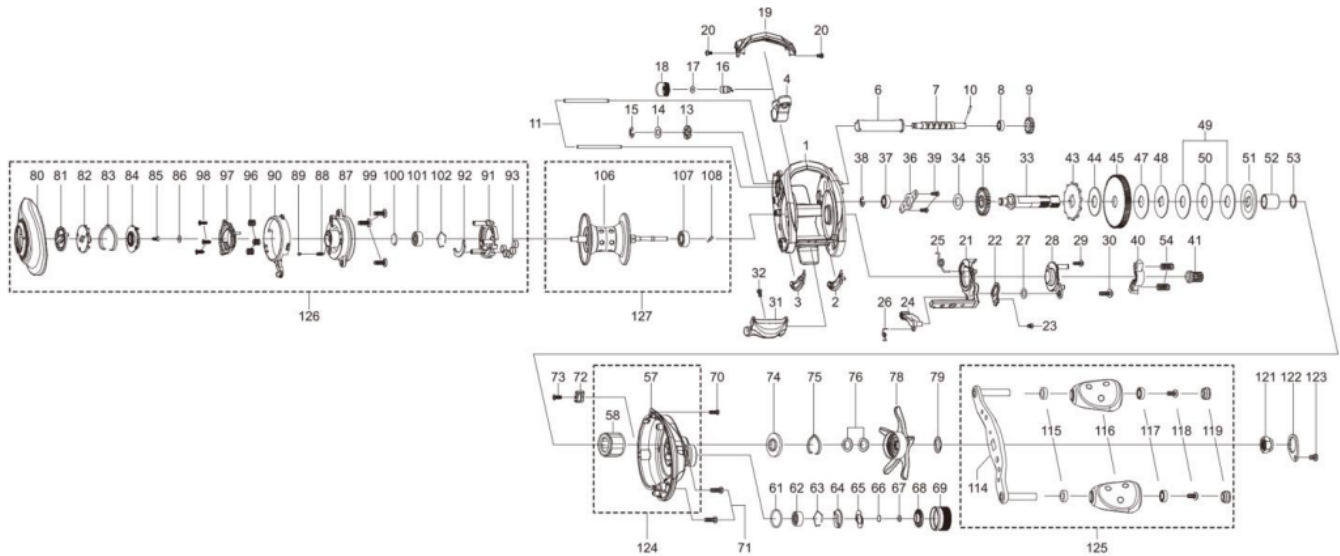

1430437 REVO

REVO X-HS

Please specify reel model number and number in reel foot when ordering parts.

Ambassadeur REVO4 X-HS

27 00

パーツID	パーツ名	価格	
1	1452760	FRAME	¥5,000
2	1415607	SLIDE WASHER	¥200
3	1415608	SLIDE WASHER	¥200
4	1452761	LINE GUIDE	¥500
6	1280905	LEVEL WIND TUBE	¥300
7	1280906	WORM SHAFT	¥1,500
8	1125729	BALLBEARING	¥600
9	1125732	WORM SHAFT GEAR	¥100
10	1125733	WORM SHAFT PIN	¥50
11	1452762	LINE GUIDE SHAFT	¥300
13	1313359	WORM SHAFT PIN HOLDER	¥200
14	1185695	WORM SHAFT WASHER	¥160
15	1124201	RETAINER	¥50
16	1125806	PAWL	¥300
17	1116193	WASHER	¥50
18	1129323	LINE GUIDE NUT	¥70
19	1452763	FRONT COVER	¥500
20	1452764	SCREW	¥200
21	1452765	CLUTCH CAM	¥300
22	1415619	LINK PLATE	¥200
23	1415620	SCREW	¥200
24	1289969	KICK LEVER	¥300
25	1452766	CLUTCH SPRING	¥200
26	1125745	KICK LEVER SPRING	¥50
27	1185695	WORM SHAFT WASHER	¥160
28	1415621	CLUTCH PLATE	¥200
29	1415622	SCREW	¥200
30	1380616	SCREW	¥200
31	1452767	THUMB BAR	¥300
32	1252078	SCREW	¥160
33	1452768	MAIN GEAR SHAFT	¥1,000
34	1125747	WASHER	¥50
35	1251634	LEVEL WIND GEAR	¥160
36	1281130	MAIN GEAR SHAFT PLATE	¥200
37	1187625	SPOOL BALL BEARING	¥800
38	1124201	RETAINER	¥50
39	1372152	SCREW	¥200
40	1281131	YOKE	¥200
41	1452802	PINION	¥1,000
43	1452769	RATCHET	¥200
44	1452770	DRAG WASHER	¥100
45	1452803	MAIN GEAR	¥2,000
47	1125760	DRAG WASHER	¥200
48	1125761	D-WASHER	¥150
49	1214279	DRAG WASHER	¥300
50	1125762	EAR WASHER	¥150
51	1452772	PRESSURE WASHER	¥200
52	1257782	SLEEVE	¥200
53	1452773	WASHER	¥200
54	1116237	YOKE SPRING	¥50