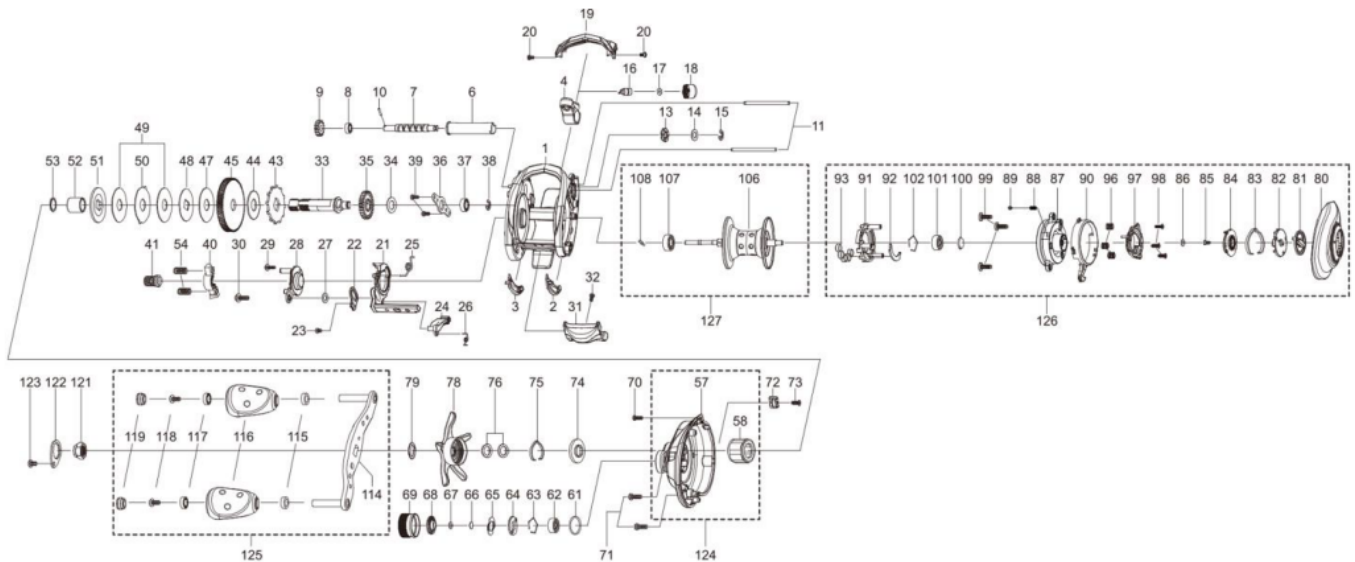

1430440 REVO

REVO X-W-L

Please specify reel model number and number in reel foot when ordering parts.

Ambassadeur REVO4 X-W-L 27 00

パーツID	パーツ名	価格	
1	1452807	FRAME	¥5,000
2	1415607	SLIDE WASHER	¥200
3	1415608	SLIDE WASHER	¥200
4	1452761	LINE GUIDE	¥500
6	1280905	LEVEL WIND TUBE	¥300
7	1280906	WORM SHAFT	¥1,500
8	1125729	BALLBEARING	¥600
9	1125732	WORM SHAFT GEAR	¥100
10	1125733	WORM SHAFT PIN	¥50
11	1452762	LINE GUIDE SHAFT	¥300
13	1313359	WORM SHAFT PIN HOLDER	¥200
14	1185695	WORM SHAFT WASHER	¥160
15	1124201	RETAINER	¥50
16	1125806	PAWL	¥300
17	1116193	WASHER	¥50
18	1129323	LINE GUIDE NUT	¥70
19	1452808	FRONT COVER	¥500
20	1452764	SCREW	¥200
21	1452809	CLUTCH CAM	¥300
22	1415619	LINK PLATE	¥200
23	1415620	SCREW	¥200
24	1289971	KICK LEVER	¥300
25	1452810	CLUTCH SPRING	¥200
26	1127701	KICK LEVER SPRING	¥50
27	1185695	WORM SHAFT WASHER	¥160
28	1415661	CLUTCH PLATE	¥200
29	1415622	SCREW	¥200
30	1380616	SCREW	¥200
31	1452767	THUMB BAR	¥300
32	1252078	SCREW	¥160
33	1452811	MAIN GEAR SHAFT	¥1,000
34	1125747	WASHER	¥50
35	1251634	LEVEL WIND GEAR	¥160
36	1281130	MAIN GEAR SHAFT PLATE	¥200
37	1187625	SPOOL BALL BEARING	¥800
38	1124201	RETAINER	¥50
39	1372152	SCREW	¥200
40	1281235	YOKE	¥200
41	1281266	PINION	¥1,000
43	1452769	RATCHET	¥200
44	1452770	DRAG WASHER	¥100
45	1452812	MAIN GEAR	¥2,000
47	1125760	DRAG WASHER	¥200
48	1125761	D-WASHER	¥150
49	1214279	DRAG WASHER	¥300
50	1125762	EAR WASHER	¥150
51	1452772	PRESSURE WASHER	¥200
52	1257782	SLEEVE	¥200
53	1452773	WASHER	¥200
54	1116237	YOKE SPRING	¥50