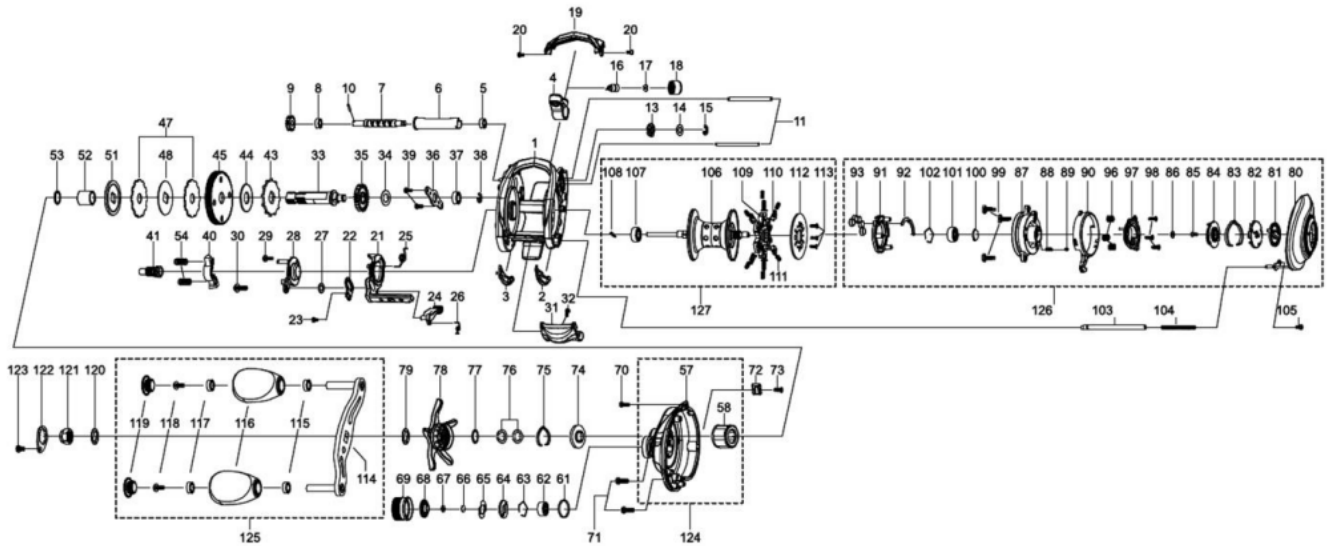

1475703 REVO

REVO ROCKET-L

Please specify reel model number and number in reel foot when ordering parts.

Ambassadeur REVO4 ROCKET-L 28 01

パーツID	パーツ名	価格
1	1481971 FRAME	¥5,000
2	1415607 SLIDE WASHER	¥200
3	1415608 SLIDE WASHER	¥200
4	1452852 LINE GUIDE	¥500
5	1125729 BALLBEARING	¥600
6	1280905 LEVEL WIND TUBE	¥300
7	1281170 WORM SHAFT	¥1,500
8	1125729 BALLBEARING	¥600
9	1125732 WORM SHAFT GEAR	¥100
10	1125733 WORM SHAFT PIN	¥50
11	1452762 LINE GUIDE SHAFT	¥300
13	1313359 WORM SHAFT PIN HOLDER	¥200
14	1185695 WORM SHAFT WASHER	¥160
15	1124201 RETAINER	¥50
16	1125806 PAWL	¥300
17	1116193 WASHER	¥50
18	1129323 LINE GUIDE NUT	¥70
19	1452808 FRONT COVER	¥500
20	1452764 SCREW	¥200
21	1452809 CLUTCH CAM	¥300
22	1415619 LINK PLATE	¥200
23	1415620 SCREW	¥200
24	1289971 KICK LEVER	¥300
25	1452810 CLUTCH SPRING	¥200
26	1127701 KICK LEVER SPRING	¥50
27	1185695 WORM SHAFT WASHER	¥160
28	1415661 CLUTCH PLATE	¥200
29	1415622 SCREW	¥200
30	1380616 SCREW	¥200
31	1452767 THUMB BAR	¥300
32	1252078 SCREW	¥160
33	1452811 MAIN GEAR SHAFT	¥1,000
34	1125747 WASHER	¥50
35	1251634 LEVEL WIND GEAR	¥160
36	1281130 MAIN GEAR SHAFT PLATE	¥200
37	1187625 SPOOL BALL BEARING	¥800
38	1124201 RETAINER	¥50
39	1372152 SCREW	¥200
40	1486242 YOKE	¥200
41	1486243 PINION	¥1,500
43	1452769 RATCHET	¥200
44	1452770 DRAG WASHER	¥100
45	1486244 MAIN GEAR	¥2,500
47	1452855 DRAG WASHER	¥500
48	1452856 DRAG WASHER	¥200
51	1452857 PRESSURE WASHER	¥200
52	1257782 SLEEVE	¥200
53	1452773 WASHER	¥200
54	1116237 YOKE SPRING	¥50
57	1486245 GEAR SIDE PLATE	¥4,500