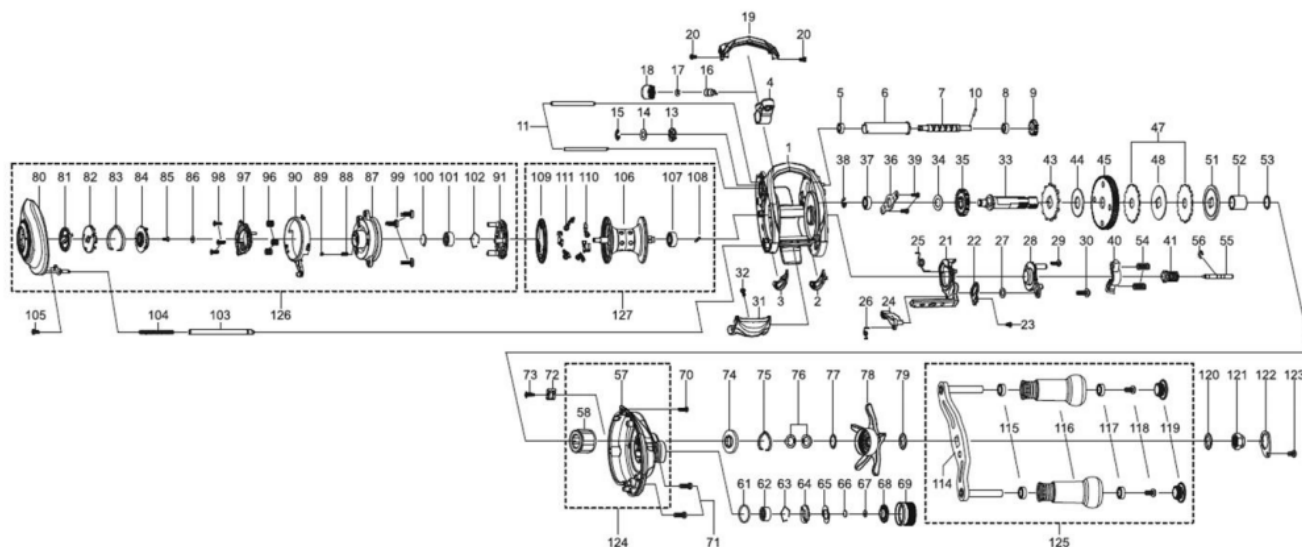

1475704 REVO

REVO IKE

Please specify reel model number and number in reel foot when ordering parts.

Ambassadeur REVO4 IKE

27 00

パーツID	パーツ名	価格	
1	1481956	FRAME	¥5,000
2	1415607	SLIDE WASHER	¥200
3	1415608	SLIDE WASHER	¥200
4	1452852	LINE GUIDE	¥500
5	1125729	BALLBEARING	¥600
6	1280905	LEVEL WIND TUBE	¥300
7	1281170	WORM SHAFT	¥1,500
8	1125729	BALLBEARING	¥600
9	1125732	WORM SHAFT GEAR	¥100
10	1125733	WORM SHAFT PIN	¥50
11	1452762	LINE GUIDE SHAFT	¥300
13	1313359	WORM SHAFT PIN HOLDER	¥200
14	1185695	WORM SHAFT WASHER	¥160
15	1124201	RETAINER	¥50
16	1125806	PAWL	¥300
17	1116193	WASHER	¥50
18	1129323	LINE GUIDE NUT	¥70
19	1452763	FRONT COVER	¥500
20	1452764	SCREW	¥200
21	1452765	CLUTCH CAM	¥300
22	1415619	LINK PLATE	¥200
23	1415620	SCREW	¥200
24	1289969	KICK LEVER	¥300
25	1452766	CLUTCH SPRING	¥200
26	1125745	KICK LEVER SPRING	¥50
27	1185695	WORM SHAFT WASHER	¥160
28	1415621	CLUTCH PLATE	¥200
29	1415622	SCREW	¥200
30	1380616	SCREW	¥200
31	1452767	THUMB BAR	¥300
32	1252078	SCREW	¥160
33	1452768	MAIN GEAR SHAFT	¥1,000
34	1125747	WASHER	¥50
35	1251634	LEVEL WIND GEAR	¥160
36	1281130	MAIN GEAR SHAFT PLATE	¥200
37	1187625	SPOOL BALL BEARING	¥800
38	1124201	RETAINER	¥50
39	1372152	SCREW	¥200
40	1281131	YOKE	¥200
41	1452853	PINION	¥1,000
43	1452769	RATCHET	¥200
44	1452770	DRAG WASHER	¥100
45	1452854	MAIN GEAR	¥2,500
47	1452855	DRAG WASHER	¥500
48	1452856	DRAG WASHER	¥200
51	1452857	PRESSURE WASHER	¥200
52	1257782	SLEEVE	¥200
53	1452773	WASHER	¥200
54	1116237	YOKE SPRING	¥50
55	1125766	PINION SHAFT	¥500