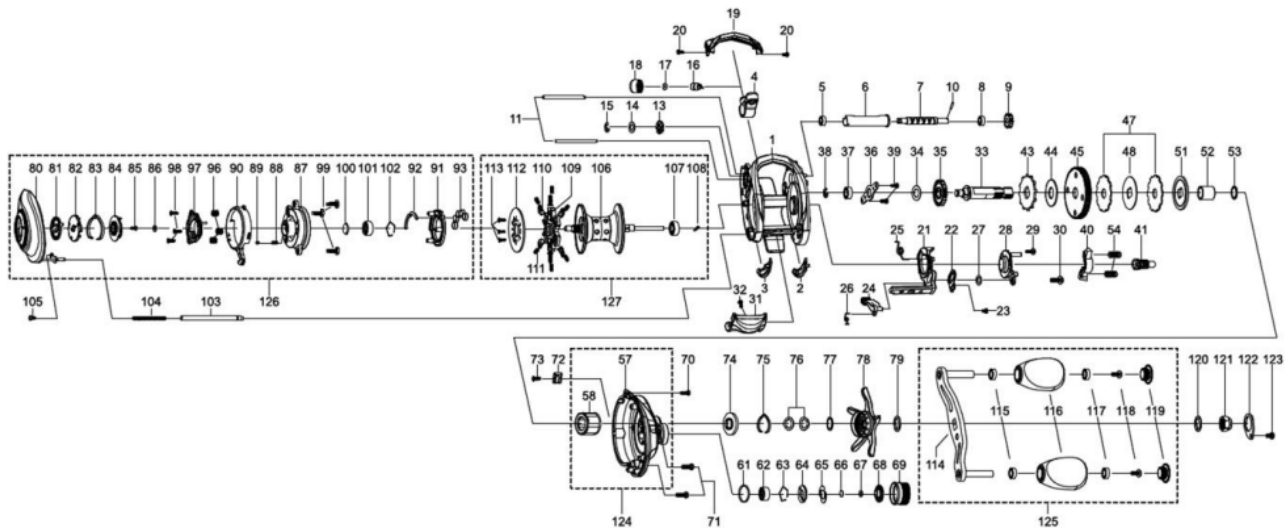

1475709 REVO

REVO ROCKET

Please specify reel model number and number in reel foot when ordering parts.

Ambassadeur REVO4 ROCKET 28 01

パーツID	パーツ名	価格	
1	1481956	FRAME	¥5,000
2	1415607	SLIDE WASHER	¥200
3	1415608	SLIDE WASHER	¥200
4	1452852	LINE GUIDE	¥500
5	1125729	BALLBEARING	¥600
6	1280905	LEVEL WIND TUBE	¥300
7	1281170	WORM SHAFT	¥1,500
8	1125729	BALLBEARING	¥600
9	1125732	WORM SHAFT GEAR	¥100
10	1125733	WORM SHAFT PIN	¥50
11	1452762	LINE GUIDE SHAFT	¥300
13	1313359	WORM SHAFT PIN HOLDER	¥200
14	1185695	WORM SHAFT WASHER	¥160
15	1124201	RETAINER	¥50
16	1125806	PAWL	¥300
17	1116193	WASHER	¥50
18	1129323	LINE GUIDE NUT	¥70
19	1452763	FRONT COVER	¥500
20	1452764	SCREW	¥200
21	1452765	CLUTCH CAM	¥300
22	1415619	LINK PLATE	¥200
23	1415620	SCREW	¥200
24	1289969	KICK LEVER	¥300
25	1452766	CLUTCH SPRING	¥200
26	1125745	KICK LEVER SPRING	¥50
27	1185695	WORM SHAFT WASHER	¥160
28	1415621	CLUTCH PLATE	¥200
29	1415622	SCREW	¥200
30	1380616	SCREW	¥200
31	1452767	THUMB BAR	¥300
32	1252078	SCREW	¥160
33	1452768	MAIN GEAR SHAFT	¥1,000
34	1125747	WASHER	¥50
35	1251634	LEVEL WIND GEAR	¥160
36	1281130	MAIN GEAR SHAFT PLATE	¥200
37	1187625	SPOOL BALL BEARING	¥800
38	1124201	RETAINER	¥50
39	1372152	SCREW	¥200
40	1486229	YOKE	¥200
41	1486230	PINION	¥1,500
43	1452769	RATCHET	¥200
44	1452770	DRAG WASHER	¥300
45	1486231	MAIN GEAR	¥2,500
47	1452855	DRAG WASHER	¥500
48	1452856	DRAG WASHER	¥200
51	1452857	PRESSURE WASHER	¥200
52	1257782	SLEEVE	¥200
53	1452773	WASHER	¥200
54	1116237	YOKE SPRING	¥50
57	1486233	GEAR SIDE PLATE	¥4,500