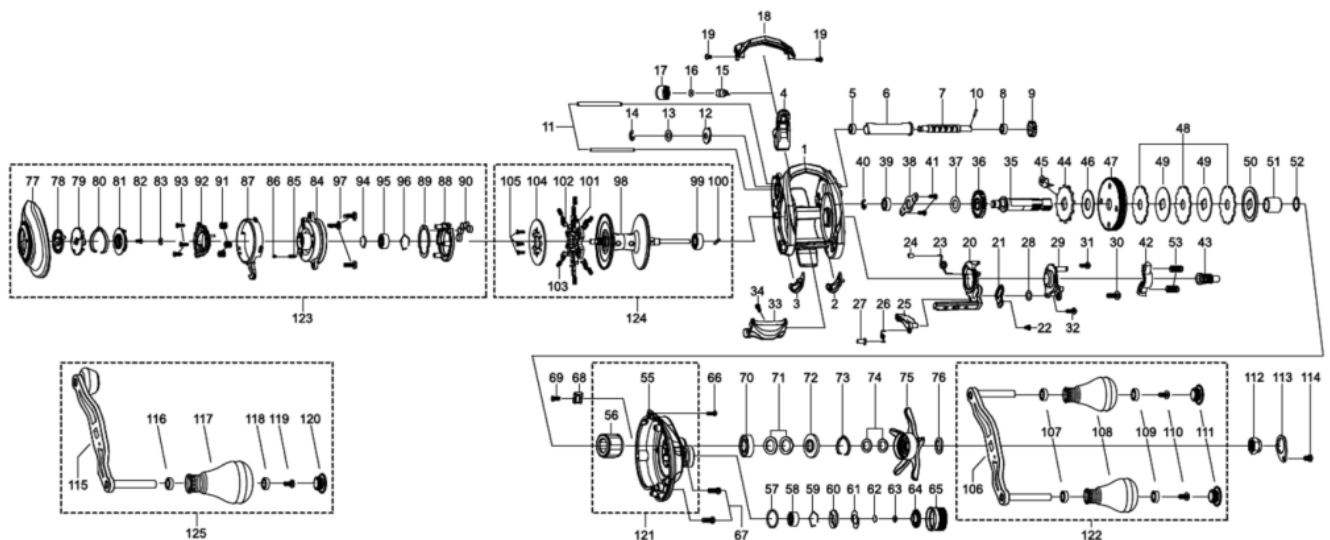

1485121 REVO

REVO BEAST 40 HS

Please specify reel model number and number in reel foot when ordering parts.

Ambassadeur REVO BEAST 40-HS 28 01

パーツID	パーツ名	価格
1	1490860 FRAME	¥5,500
2	1490861 SLIDE WASHER RIGHT	¥200
3	1490862 SLIDE WASHER LEFT	¥200
4	1490863 LINE GUIDE	¥500
5	1132853 BALL BEARING	¥600
6	1490864 LEVEL WIND TUBE	¥300
7	1490865 WORM SHAFT	¥1,500
8	1132853 BALL BEARING	¥600
9	1125732 WORM SHAFT GEAR	¥100
10	1125733 WORM SHAFT PIN	¥50
11	1490866 LINE GUIDE SHAFT	¥300
12	1125734 WORM SHAFT PIN HOLDER	¥70
13	1490867 WASHER	¥200
14	1124201 RETAINER	¥50
15	1125806 PAWL	¥300
16	1116193 WASHER	¥50
17	1129323 LINE GUIDE NUT	¥70
18	1490868 FRONT COVER	¥500
19	1452764 SCREW	¥200
20	1490869 CLUTCH CAM	¥300
21	1490870 LINK PLATE	¥200
22	1415620 SCREW	¥200
23	1452766 CLUTCH SPRING	¥200
24	1380606 CLUTCH SPRING BUSHING	¥200
25	1289969 KICK LEVER	¥300
26	1125745 KICK LEVER SPRING	¥50
27	1415617 KICK LEVER SPRING BUSHING	¥200
28	1124224 WASHER	¥160
29	1490871 CAM PLATE	¥200
30	1380616 SCREW	¥200
31	1415622 SCREW	¥200
32	1196769 SCREW	¥50
33	1452767 THUMB BAR	¥300
34	1252078 SCREW	¥160
35	1490872 MAIN GEAR SHAFT	¥1,000
36	1251634 LEVEL WIND GEAR	¥160
37	1125747 WASHER	¥50
38	1281130 MAIN GEAR SHAFT PLATE	¥200
39	1281216 BALL BEARING	¥600
40	1124201 RETAINER	¥50
41	1372152 SCREW	¥200
42	1281131 YOKE	¥200
43	1498736 PINION	¥1,500
44	1452769 RATCHET	¥200
45	1144194 STOPPER	¥900
46	1490874 DRAG WASHER	¥300
47	1490822 MAIN GEAR	¥2,500
48	1452855 DRAG WASHER	¥500
49	1452856 DRAG WASHER	¥200
50	1452857 PRESSURE WASHER	¥200