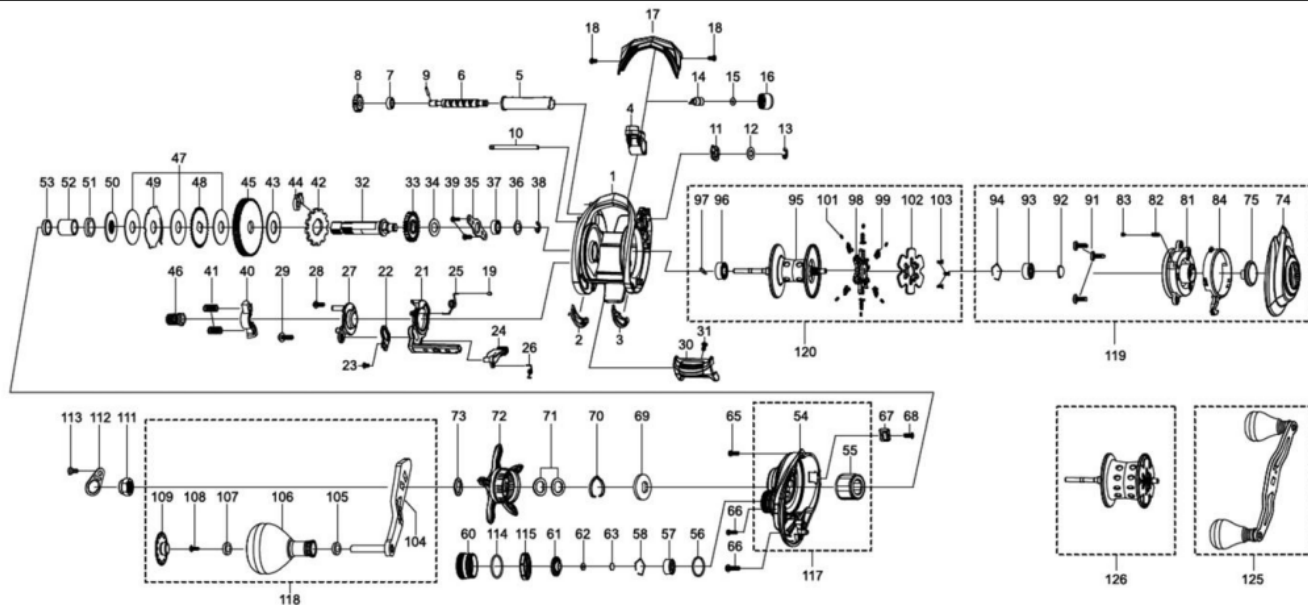

1487508 SALTY STAGE

SALTY STAGE CONCEPT-FREE-L

Please specify reel model number and number in reel foot when ordering parts.

Ambassadeur  
SALTY STAGE Concept Free-L 29 00

パーツID	パーツ名	価格
1	1514595 FRAME	¥5,500
2	1490482 SLIDE WASHER RIGHT	¥200
3	1490483 SLIDE WASHER LEFT	¥200
4	1490484 LINE GUIDE	¥500
5	1137750 LEVEL WIND TUBE	¥300
6	1125805 WORM SHAFT	¥1,500
7	1313502 WORM SHAFT BUSHING	¥200
8	1125732 WORM SHAFT GEAR	¥100
9	1125733 WORM SHAFT PIN	¥50
10	1490485 LINE GUIDE SHAFT	¥300
11	1313359 WORM SHAFT PIN HOLDER	¥200
12	1185695 WORM SHAFT WASHER	¥160
13	1124201 RETAINER	¥50
14	1125806 PAWL	¥300
15	1116193 WASHER	¥50
16	1129323 LINE GUIDE NUT	¥70
17	1514596 FRONT COVER	¥500
18	1452764 SCREW	¥200
19	1415616 BUSHING	¥200
21	1490540 CLUTCH CAM	¥300
22	1415619 LINK PLATE	¥200
23	1415620 SCREW	¥200
24	1289971 KICK LEVER	¥300
25	1380547 CLUTCH SPRING	¥200
26	1490541 KICK LEVER SPRING	¥200
27	1415661 CLUTCH PLATE	¥200
28	1415622 SCREW	¥200
29	1380616 SCREW	¥200
30	1490490 THUMB BAR	¥300
31	1252078 SCREW	¥160
32	1415576 MAIN GEAR SHAFT	¥1,000
33	1251634 LEVEL WIND GEAR	¥160
34	1380530 WASHER	¥200
35	1490492 MAIN GEAR SHAFT PLATE	¥200
36	1490493 WASHER	¥200
37	1116186 BALL BEARING	¥600
38	1124201 RETAINER	¥50
39	1372152 SCREW	¥200
40	1127703 YOKE	¥100
41	1116237 YOKE SPRING	¥50
42	1144195 RATCHET	¥150
43	1281133 DRAG WASHER	¥250
44	1144194 STOPPER	¥900
45	1453949 MAIN GEAR	¥2,500
46	1125808 PINION(6.4:1)	¥1,000
47	1281218 DRAG WASHER	¥200
48	1281219 DRAG WASHER	¥200
49	1495893 EAR WASHER	¥200
50	1308885 PRESSURE WASHER (K)	¥400
51	1188790 WASHER	¥50