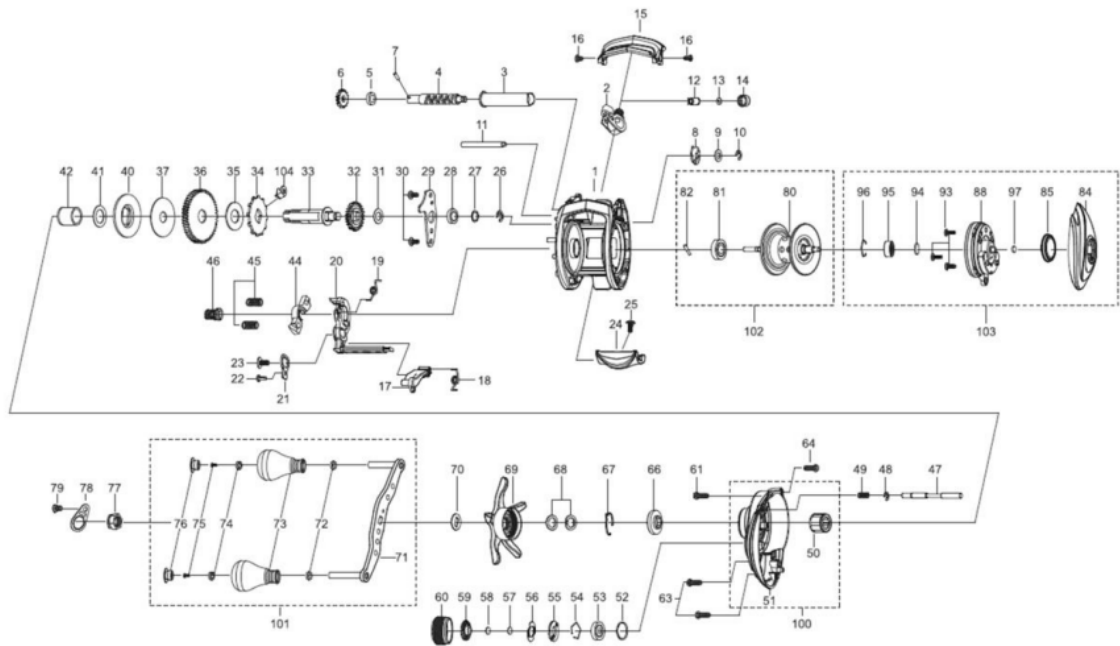

1487512 KUROFUNO

KUROFUNO LT-L

Please specify reel model number and number in reel foot when ordering parts.

Ambassadeur **KUROFUNO LT-L 29 00**

パーツID	パーツ名	価格	
1	1513351	FRAME	¥5,000
2	1281152	LINE GUIDE	¥500
3	1280905	LEVEL WIND TUBE	¥300
4	1281170	WORM SHAFT	¥1,500
5	1313502	WORM SHAFT BUSHING	¥200
6	1125732	WORM SHAFT GEAR	¥100
7	1125733	WORM SHAFT PIN	¥50
8	1313359	WORM SHAFT PIN HOLDER	¥200
9	1185695	WORM SHAFT WASHER	¥160
10	1124201	RETAINER	¥50
11	1280907	LINE GUIDE SHAFT	¥300
12	1125806	PAWL	¥300
13	1125736	WASHER	¥50
14	1129323	LINE GUIDE NUT	¥70
15	1513340	FRONT COVER	¥500
16	1185912	FRONT COVER SCREW	¥160
17	1289971	KICK LEVER	¥300
18	1127701	KICK LEVER SPRING	¥50
19	1380547	CLUTCH SPRING	¥200
20	1380548	LIFT CURVE	¥300
21	1380526	LIFT CURVE PLATE	¥300
22	1116183	SCREW	¥50
23	1252059	SCREW	¥160
24	1380575	THUMB BAR	¥300
25	1252077	SCREW	¥160
26	1124201	RETAINER	¥50
27	1380528	WASHER	¥200
28	1116186	BALL BEARING	¥600
29	1380529	MAIN GEAR SHAFT PLATE	¥300
30	1144221	SCREW	¥160
31	1380530	WASHER	¥200
32	1251634	LEVEL WIND GEAR	¥160
33	1490542	MAIN GEAR SHAFT	¥1,200
34	1144195	RATCHET	¥150
35	1281133	DRAG WASHER	¥250
36	1514432	MAIN GEAR	¥2,000
37	1190698	DRAG WASHER	¥160
40	1144201	PRESSURE WASHER	¥150
42	1257782	SLEEVE	¥200
44	1127703	YOKE	¥100
45	1116237	YOKE SPRING	¥50
46	1127705	PINION	¥1,000
47	1513341	LOCK PIN	¥200
48	1116226	RETAINER	¥50
49	1313476	SPRING	¥200
50	1306819	ONE WAY CLUTCH	¥1,000
51	1513352	GEAR SIDE PLATE	¥3,000
52	1185714	O-RING	¥50
53	1493307	BALL BEARING	¥2,500
54	1104790	RING	¥50