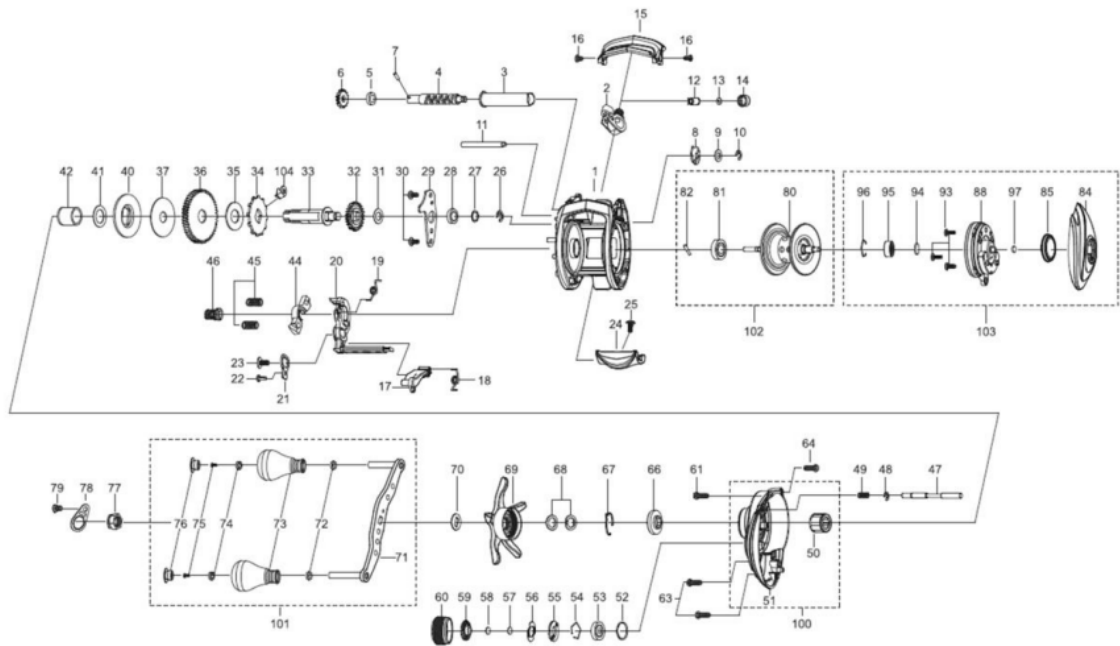

1487512 KUROFUNO

KUROFUNO LT-L

Please specify reel model number and number in reel foot when ordering parts.

Ambassadeur **KUROFUNO LT-L 29 00**

パーツID	パーツ名	価格	
1	1513351	FRAME	¥5,000
2	1281152	LINE GUIDE	¥500
3	1280905	LEVEL WIND TUBE	¥300
4	1281170	WORM SHAFT	¥1,500
5	1313502	WORM SHAFT BUSHING	¥200
6	1125732	WORM SHAFT GEAR	¥100
7	1125733	WORM SHAFT PIN	¥50
8	1313359	WORM SHAFT PIN HOLDER	¥200
9	1185695	WORM SHAFT WASHER	¥160
10	1124201	RETAINER	¥50
11	1280907	LINE GUIDE SHAFT	¥300
12	1125806	PAWL	¥300
13	1125736	WASHER	¥50
14	1129323	LINE GUIDE NUT	¥70
15	1513340	FRONT COVER	¥500
16	1185912	FRONT COVER SCREW	¥160
17	1289971	KICK LEVER	¥300
18	1127701	KICK LEVER SPRING	¥50
19	1380547	CLUTCH SPRING	¥200
20	1380548	LIFT CURVE	¥300
21	1380526	LIFT CURVE PLATE	¥300
22	1116183	SCREW	¥50
23	1252059	SCREW	¥160
24	1380575	THUMB BAR	¥300
25	1252077	SCREW	¥160
26	1124201	RETAINER	¥50
27	1380528	WASHER	¥200
28	1116186	BALL BEARING	¥600
29	1380529	MAIN GEAR SHAFT PLATE	¥300
30	1144221	SCREW	¥160
31	1380530	WASHER	¥200
32	1251634	LEVEL WIND GEAR	¥160
33	1490542	MAIN GEAR SHAFT	¥1,200
34	1144195	RATCHET	¥150
35	1281133	DRAG WASHER	¥250
36	1514432	MAIN GEAR	¥2,000
37	1190698	DRAG WASHER	¥160
40	1144201	PRESSURE WASHER	¥150
42	1257782	SLEEVE	¥200
44	1127703	YOKE	¥100
45	1116237	YOKE SPRING	¥50
46	1127705	PINION	¥1,000
47	1513341	LOCK PIN	¥200
48	1116226	RETAINER	¥50
49	1313476	SPRING	¥200
50	1306819	ONE WAY CLUTCH	¥1,000
51	1513352	GEAR SIDE PLATE	¥3,000
52	1185714	O-RING	¥50
53	1493307	BALL BEARING	¥2,500
54	1104790	RING	¥50

パーツID	パーツ名	価格	
55	1125768	CLICK WASHER	¥100
56	1125769	CLICK SPRING	¥150
57	1125770	FRICTION WASHER	¥50
58	1125771	RUBBER WASHER	¥50
59	1125772	CLICK WASHER	¥100
60	1513343	BRAKE KNOB	¥600
61	1257016	SCREW	¥160
63	1252079	SCREW	¥160
64	1252079	SCREW	¥160
66	1132925	CLICK SPRING HOLDER	¥150
67	1125780	CLICK SPRING	¥70
68	1117208	SPRING WASHER	¥50
69	1513353	STAR WHEEL	¥1,200
70	1125783	WASHER	¥50
71	1513345	HANDLE	¥2,000
72	1208088	BUSHING FOR BALL BEARING	¥200
73	1321186	HANDLE KNOB	¥700
74	1208088	BUSHING FOR BALL BEARING	¥200
75	1208090	SCREW	¥50
76	1308850	HANDLE KNOB CAP	¥600
77	1214327	HANDLE NUT	¥200
78	1252035	HANDLE NUT COVER	¥300
79	1203407	SCREW	¥50
80	1415586	SPOOL	¥4,500
81	1281216	BALL BEARING	¥600
82	1187619	SPOOL SHAFT PIN	¥200
84	1513354	PALM SIDE PLATE	¥2,000
85	1513347	MAG DIAL	¥300
88	1380541	BEARING HOUSING	¥1,500
93	1185770	SPOOL COVER SCREW	¥50
94	1125797	WASHER	¥50
95	5230	BALL BEARING	¥800
96	1104790	RING	¥50
97	1125771	RUBBER WASHER	¥50
100	1513355	GEAR SIDE COMPLETE	¥4,000
101	1513349	HANDLE COMPLETE	¥4,500
102	1415589	SPOOL COMPLETE	¥7,000
103	1513356	PALM SIDE COMPLETE	¥4,500
104	1144194	STOPPER	¥900