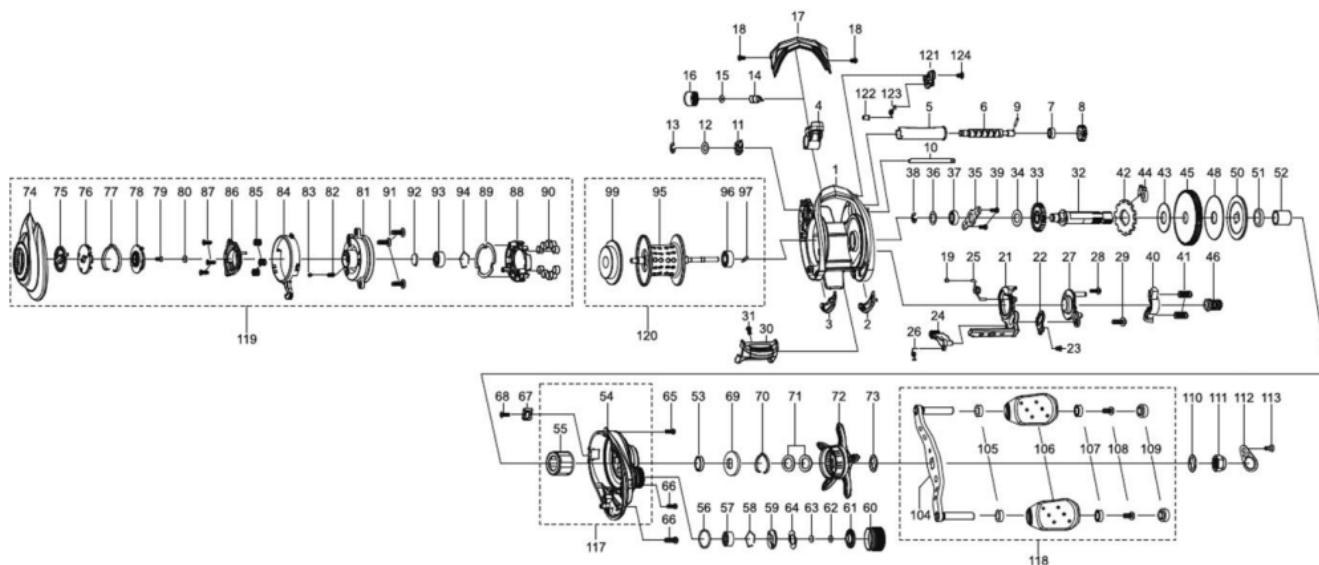

1487513 ROXANI BAITCASTIN

ROXANI BF8

Please specify reel model number and number in reel foot when ordering parts.

Ambassadeur ROXANI BF 8 28 00

パーツID	パーツ名	価格
1	1490525 FRAME	¥5,000
2	1490482 SLIDE WASHER RIGHT	¥200
3	1490483 SLIDE WASHER LEFT	¥200
4	1490484 LINE GUIDE	¥500
5	1137750 LEVEL WIND TUBE	¥300
6	1125805 WORM SHAFT	¥1,500
7	1313502 WORM SHAFT BUSHING	¥200
8	1125732 WORM SHAFT GEAR	¥100
9	1125733 WORM SHAFT PIN	¥50
10	1490485 LINE GUIDE SHAFT	¥300
11	1313359 WORM SHAFT PIN HOLDER	¥200
12	1185695 WORM SHAFT WASHER	¥160
13	1124201 RETAINER	¥50
14	1125806 PAWL	¥300
15	1116193 WASHER	¥50
16	1129323 LINE GUIDE NUT	¥70
17	1490526 FRONT COVER	¥500
18	1452764 SCREW	¥200
19	1415616 BUSHING	¥200
20	1490487 BUSHING	¥200
21	1490488 CLUTCH CAM	¥300
22	1415619 LINK PLATE	¥200
23	1415620 SCREW	¥200
24	1289969 KICK LEVER	¥300
25	1380524 CLUTCH SPRING	¥200
26	1490489 KICK LEVER SPRING	¥200
27	1415621 CLUTCH PLATE	¥200
28	1415622 SCREW	¥200
29	1380616 SCREW	¥200
30	1490490 THUMB BAR	¥300
31	1252078 SCREW	¥160
32	1490491 MAIN GEAR SHAFT	¥1,200
33	1251634 LEVEL WIND GEAR	¥160
34	1380530 WASHER	¥200
35	1490492 MAIN GEAR SHAFT PLATE	¥200
36	1490493 WASHER	¥200
37	1116186 BALL BEARING	¥600
38	1124201 RETAINER	¥50
39	1372152 SCREW	¥200
40	1125753 YOKE	¥100
41	1116237 YOKE SPRING	¥50
42	1144195 RATCHET	¥150
43	1281133 DRAG WASHER	¥250
44	1144194 STOPPER	¥900
45	1490520 MAIN GEAR	¥2,000
46	1490521 PINION	¥1,000
48	1190698 DRAG WASHER	¥160
50	1144201 PRESSURE WASHER	¥150
51	1185755 WASHER	¥200
52	1257782 SLEEVE	¥200

パーツID	パーツ名	価格
53	1185778 DRAG SPACER	¥50
54	1490527 GEAR SIDE PLATE	¥3,000
55	1275594 OWC	¥2,500
56	1185714 O-RING	¥50
57	1490497 BALL BEARING	¥2,500
58	1104790 RING	¥50
59	1125768 CLICK WASHER	¥100
60	1490498 BRAKE KNOB	¥1,500
61	1452777 CLICK WASHER	¥200
62	1125771 RUBBER WASHER	¥50
63	1125770 FRICTION WASHER	¥50
64	1125769 CLICK SPRING	¥150
65	1452779 SCREW	¥200
66	1257013 SCREW	¥160
67	1490528 LUBE PORT	¥200
68	1252078 SCREW	¥160
69	1185796 CLICK PLATE	¥150
70	1125780 CLICK SPRING	¥70
71	1117208 SPRING WASHER	¥50
72	1490529 STAR WHEEL	¥2,500
73	1125783 WASHER	¥50
74	1490530 PALM SIDE PLATE	¥3,500
75	1490531 MAG DIAL	¥300
76	1415634 MAG DIAL PLATE	¥200
77	1125780 CLICK SPRING	¥70
78	1415635 SLIDE CAM	¥300
79	1185710 RIGHT SIDE COVER CAP SCREW	¥50
80	1125771 RUBBER WASHER	¥50
81	1490532 BEARING HOUSING	¥1,500
82	1313372 CLICK PIN SPRING	¥200
83	1313371 CLICK PIN	¥200
84	1490504 CAM LOCK LEVER	¥300
85	1313476 SPRING	¥200
86	1415641 SLIDE CAM	¥300
87	1380655 SCREW	¥200
88	1490505 MAGNET HOLDER	¥500
89	1490506 MAGNET PLATE	¥500
90	1302674 MAGNET	¥400
91	1415533 SCREW	¥200
92	1125797 WASHER	¥50
93	5230 BALL BEARING	¥800
94	1104790 RING	¥50
95	1490533 SPOOL	¥4,500
96	1144215 BALL BEARING	¥800
97	1187619 SPOOL SHAFT PIN	¥200
99	1490534 SPOOL PLATE	¥800
104	1490511 HANDLE	¥7,000
105	1208088 BUSHING FOR BALL BEARING	¥200
106	1362777 HANDLE KNOB	¥500
107	1208088 BUSHING FOR BALL BEARING	¥200