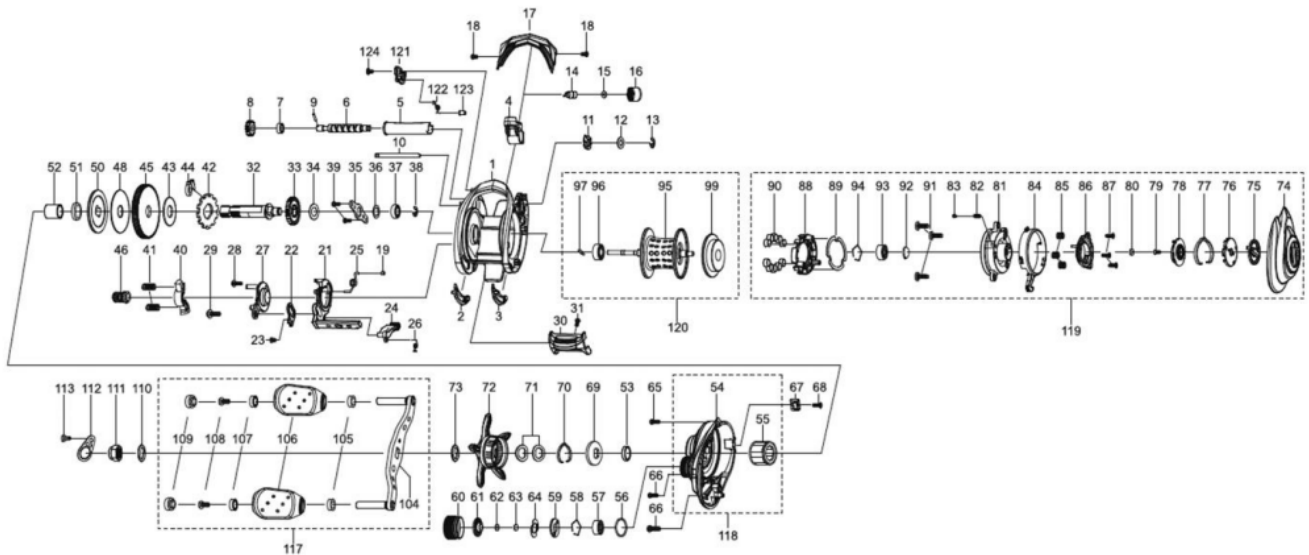

1487514 ROXANI BAITCASTIN

ROXANI BF8-L

Please specify reel model number and number in reel foot when ordering parts.

Ambassadeur ROXANI BF 8-L 28 00

パーツID	パーツ名	価格
1	1490557 FRAME	¥5,000
2	1490482 SLIDE WASHER RIGHT	¥200
3	1490483 SLIDE WASHER LEFT	¥200
4	1490484 LINE GUIDE	¥500
5	1137750 LEVEL WIND TUBE	¥300
6	1125805 WORM SHAFT	¥1,500
7	1313502 WORM SHAFT BUSHING	¥200
8	1125732 WORM SHAFT GEAR	¥100
9	1125733 WORM SHAFT PIN	¥50
10	1490485 LINE GUIDE SHAFT	¥300
11	1313359 WORM SHAFT PIN HOLDER	¥200
12	1185695 WORM SHAFT WASHER	¥160
13	1124201 RETAINER	¥50
14	1125806 PAWL	¥300
15	1116193 WASHER	¥50
16	1129323 LINE GUIDE NUT	¥70
17	1490558 FRONT COVER	¥500
18	1452764 SCREW	¥200
19	1415616 BUSHING	¥200
20	1490487 BUSHING	¥200
21	1490540 CLUTCH CAM	¥300
22	1415619 LINK PLATE	¥200
23	1415620 SCREW	¥200
24	1289971 KICK LEVER	¥300
25	1380547 CLUTCH SPRING	¥200
26	1490541 KICK LEVER SPRING	¥200
27	1415661 CLUTCH PLATE	¥200
28	1415622 SCREW	¥200
29	1380616 SCREW	¥200
30	1490490 THUMB BAR	¥300
31	1252078 SCREW	¥160
32	1490542 MAIN GEAR SHAFT	¥1,200
33	1251634 LEVEL WIND GEAR	¥160
34	1380530 WASHER	¥200
35	1490492 MAIN GEAR SHAFT PLATE	¥200
36	1490493 WASHER	¥200
37	1116186 BALL BEARING	¥600
38	1124201 RETAINER	¥50
39	1372152 SCREW	¥200
40	1127703 YOKE	¥100
41	1116237 YOKE SPRING	¥50
42	1144195 RATCHET	¥150
43	1281133 DRAG WASHER	¥250
44	1144194 STOPPER	¥900
45	1490552 MAIN GEAR	¥2,000
46	1490553 PINION	¥1,000
48	1190698 DRAG WASHER	¥160
50	1144201 PRESSURE WASHER	¥150
51	1185755 WASHER	¥200
52	1257782 SLEEVE	¥200

パーツID	パーツ名	価格
53	1185778 DRAG SPACER	¥50
54	1490559 GEAR SIDE PLATE	¥3,000
55	1275594 OWC	¥2,500
56	1185714 O-RING	¥50
57	1490497 BALL BEARING	¥2,500
58	1104790 RING	¥50
59	1125768 CLICK WASHER	¥100
60	1490498 BRAKE KNOB	¥1,500
61	1452777 CLICK WASHER	¥200
62	1125771 RUBBER WASHER	¥50
63	1125770 FRICTION WASHER	¥50
64	1125769 CLICK SPRING	¥150
65	1452779 SCREW	¥200
66	1257013 SCREW	¥160
67	1490528 LUBE PORT	¥200
68	1252078 SCREW	¥160
69	1185796 CLICK PLATE	¥150
70	1125780 CLICK SPRING	¥70
71	1117208 SPRING WASHER	¥50
72	1490560 STAR WHEEL	¥2,500
73	1125783 WASHER	¥50
74	1490546 PALM SIDE PLATE	¥3,500
75	1490531 MAG DIAL	¥300
76	1415634 MAG DIAL PLATE	¥200
77	1125780 CLICK SPRING	¥70
78	1415635 SLIDE CAM	¥300
79	1185710 RIGHT SIDE COVER CAP SCREW	¥50
80	1125771 RUBBER WASHER	¥50
81	1490532 BEARING HOUSING	¥1,500
82	1313372 CLICK PIN SPRING	¥200
83	1313371 CLICK PIN	¥200
84	1490547 CAM LOCK LEVER	¥300
85	1313476 SPRING	¥200
86	1415641 SLIDE CAM	¥300
87	1380655 SCREW	¥200
88	1490505 MAGNET HOLDER	¥500
89	1490506 MAGNET PLATE	¥500
90	1302674 MAGNET	¥400
91	1415533 SCREW	¥200
92	1125797 WASHER	¥50
93	5230 BALL BEARING	¥800
94	1104790 RING	¥50
95	1490533 SPOOL	¥4,500
96	1144215 BALL BEARING	¥800
97	1187619 SPOOL SHAFT PIN	¥200
99	1490534 SPOOL PLATE	¥800
104	1490511 HANDLE	¥7,000
105	1208088 BUSHING FOR BALL BEARING	¥200
106	1362777 HANDLE KNOB	¥500
107	1208088 BUSHING FOR BALL BEARING	¥200