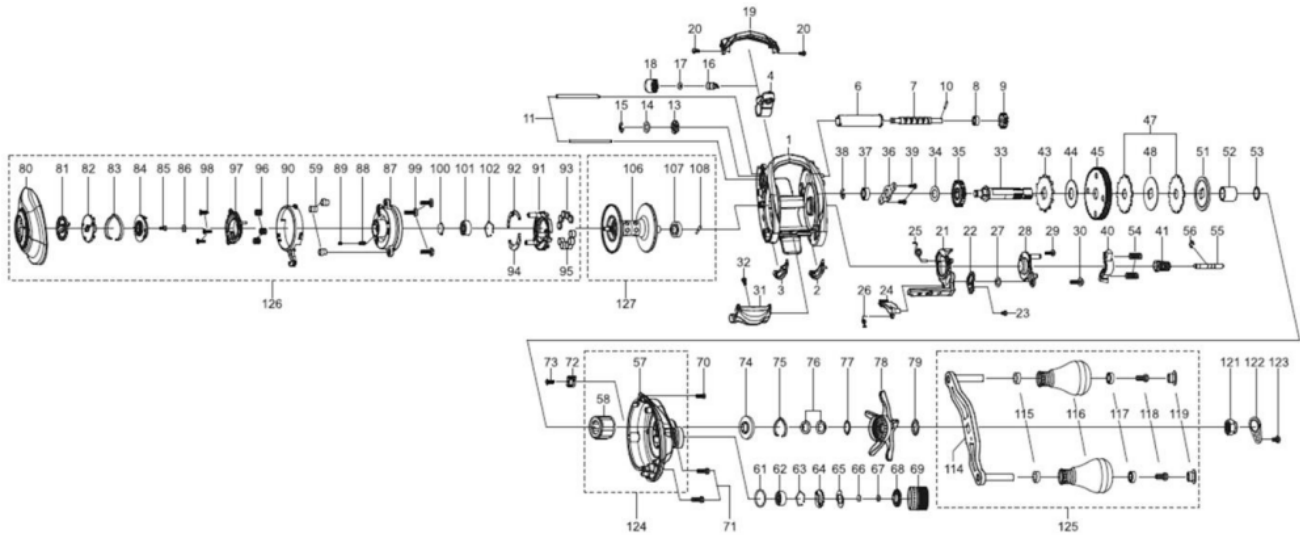

1487592 REVO

REVO BIGSHOOTER COMPACT8

Please specify reel model number and number in reel foot when ordering parts.

Ambassadeur

REVO4 BIGSHOOTER COMPACT 8 28 00

パーツID	パーツ名	価格	
1	1499313	FRAME	¥5,000
2	1415607	SLIDE WASHER	¥200
3	1415608	SLIDE WASHER	¥200
4	1452852	LINE GUIDE	¥500
6	1280905	LEVEL WIND TUBE	¥300
7	1280906	WORM SHAFT	¥1,500
8	1125729	BALLBEARING	¥600
9	1125732	WORM SHAFT GEAR	¥100
10	1125733	WORM SHAFT PIN	¥50
11	1452762	LINE GUIDE SHAFT	¥300
13	1313359	WORM SHAFT PIN HOLDER	¥200
14	1490867	WASHER	¥200
15	1124201	RETAINER	¥50
16	1125806	PAWL	¥300
17	1116193	WASHER	¥50
18	1129323	LINE GUIDE NUT	¥70
19	1452923	FRONT COVER	¥500
20	1452764	SCREW	¥200
21	1452765	CLUTCH CAM	¥300
22	1415619	LINK PLATE	¥200
23	1415620	SCREW	¥200
24	1289969	KICK LEVER	¥300
25	1452766	CLUTCH SPRING	¥200
26	1125745	KICK LEVER SPRING	¥50
27	1185695	WORM SHAFT WASHER	¥160
28	1415621	CLUTCH PLATE	¥200
29	1415622	SCREW	¥200
30	1380616	SCREW	¥200
31	1452767	THUMB BAR	¥300
32	1252078	SCREW	¥160
33	1499314	MAIN GEAR SHAFT	¥1,200
34	1125747	WASHER	¥50
35	1251634	LEVEL WIND GEAR	¥160
36	1281130	MAIN GEAR SHAFT PLATE	¥200
37	1187625	SPOOL BALL BEARING	¥800
38	1124201	RETAINER	¥50
39	1372152	SCREW	¥200
40	1281131	YOKE	¥200
41	1493329	PINION	¥1,000
43	1452769	RATCHET	¥200
44	1452770	DRAG WASHER	¥100
45	1452875	MAIN GEAR	¥2,500
47	1452855	DRAG WASHER	¥500
48	1452856	DRAG WASHER	¥200
51	1452857	PRESSURE WASHER	¥200
52	1257782	SLEEVE	¥200
53	1452773	WASHER	¥200
54	1116237	YOKE SPRING	¥50
55	1125766	PINION SHAFT	¥500
56	1116226	RETAINER	¥50