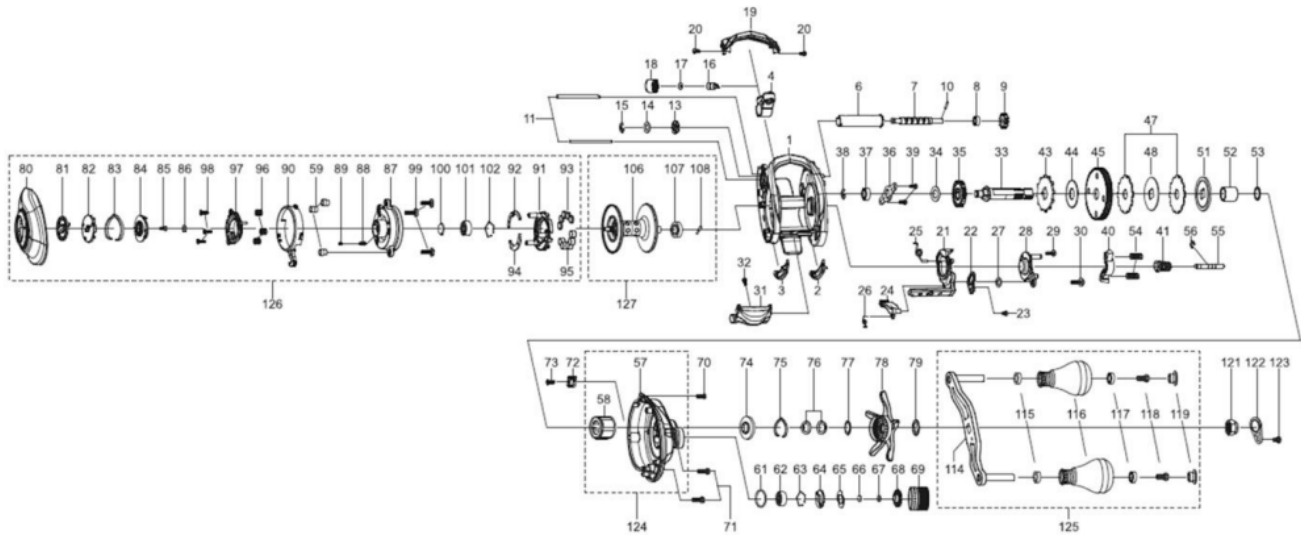

**1487594 REVO**

**REVO BIGSHOOTER COMPACT 7**

Please specify reel model number and number in reel foot when ordering parts.

Ambassadeur

**REVO4 BIGSHOOTER COMPACT 7 28 00**

パーツID	パーツ名	価格	
1	1499313	FRAME	¥5,000
2	1415607	SLIDE WASHER	¥200
3	1415608	SLIDE WASHER	¥200
4	1452852	LINE GUIDE	¥500
6	1280905	LEVEL WIND TUBE	¥300
7	1280906	WORM SHAFT	¥1,500
8	1125729	BALLBEARING	¥600
9	1125732	WORM SHAFT GEAR	¥100
10	1125733	WORM SHAFT PIN	¥50
11	1452762	LINE GUIDE SHAFT	¥300
13	1313359	WORM SHAFT PIN HOLDER	¥200
14	1490867	WASHER	¥200
15	1124201	RETAINER	¥50
16	1125806	PAWL	¥300
17	1116193	WASHER	¥50
18	1129323	LINE GUIDE NUT	¥70
19	1452923	FRONT COVER	¥500
20	1452764	SCREW	¥200
21	1452765	CLUTCH CAM	¥300
22	1415619	LINK PLATE	¥200
23	1415620	SCREW	¥200
24	1289969	KICK LEVER	¥300
25	1452766	CLUTCH SPRING	¥200
26	1125745	KICK LEVER SPRING	¥50
27	1185695	WORM SHAFT WASHER	¥160
28	1415621	CLUTCH PLATE	¥200
29	1415622	SCREW	¥200
30	1380616	SCREW	¥200
31	1452767	THUMB BAR	¥300
32	1252078	SCREW	¥160
33	1499314	MAIN GEAR SHAFT	¥1,200
34	1125747	WASHER	¥50
35	1251634	LEVEL WIND GEAR	¥160
36	1281130	MAIN GEAR SHAFT PLATE	¥200
37	1187625	SPOOL BALL BEARING	¥800
38	1124201	RETAINER	¥50
39	1372152	SCREW	¥200
40	1281131	YOKE	¥200
41	1452938	PINION	¥1,000
43	1452769	RATCHET	¥200
44	1452770	DRAG WASHER	¥300
45	1452871	MAIN GEAR	¥2,500
47	1452855	DRAG WASHER	¥500
48	1452856	DRAG WASHER	¥200
51	1452857	PRESSURE WASHER	¥200
52	1257782	SLEEVE	¥200
53	1452773	WASHER	¥200
54	1116237	YOKE SPRING	¥50
55	1125766	PINION SHAFT	¥500
56	1116226	RETAINER	¥50