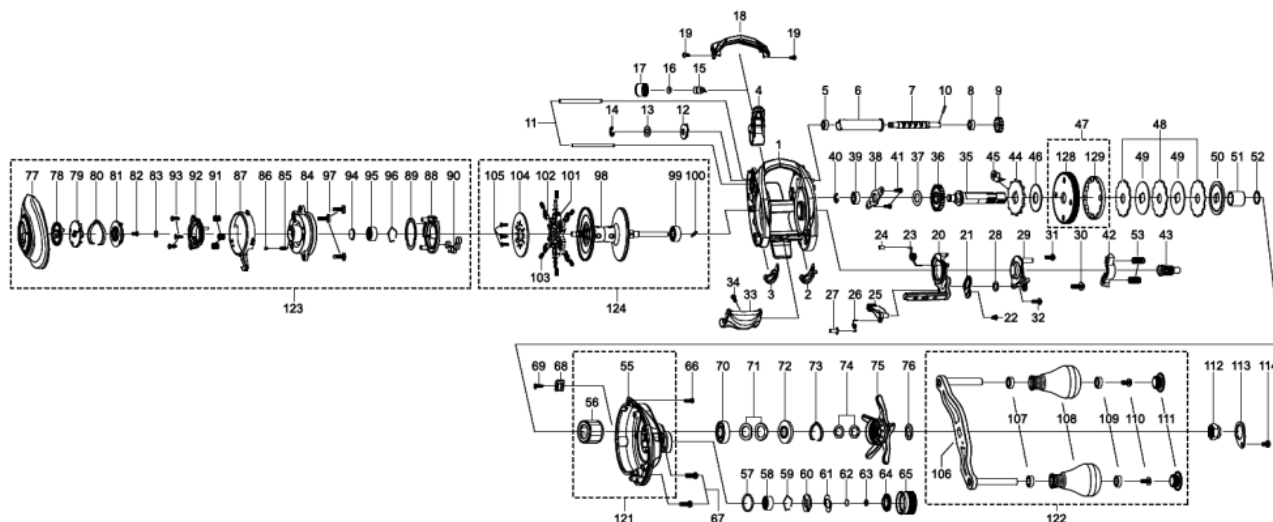

1501042 REVO

REVO BEAST 40 ROCKET

Please specify reel model number and number in reel foot when ordering parts.

Ambassadeur REVO BEAST 40 RCKT 29 00

パーツID	パーツ名	価格
1	1515909 FRAME	¥5,500
2	1490861 SLIDE WASHER RIGHT	¥200
3	1490862 SLIDE WASHER LEFT	¥200
4	1490863 LINE GUIDE	¥500
5	1132853 BALL BEARING	¥600
6	1490864 LEVEL WIND TUBE	¥300
7	1490865 WORM SHAFT	¥1,500
8	1132853 BALL BEARING	¥600
9	1125732 WORM SHAFT GEAR	¥100
10	1125733 WORM SHAFT PIN	¥50
11	1490866 LINE GUIDE SHAFT	¥300
12	1125734 WORM SHAFT PIN HOLDER	¥70
13	1490867 WASHER	¥200
14	1124201 RETAINER	¥50
15	1125806 PAWL	¥300
16	1116193 WASHER	¥50
17	1129323 LINE GUIDE NUT	¥70
18	1515910 FRONT COVER	¥500
19	1452764 SCREW	¥200
20	1490869 CLUTCH CAM	¥300
21	1490870 LINK PLATE	¥200
22	1415620 SCREW	¥200
23	1452766 CLUTCH SPRING	¥200
24	1380606 CLUTCH SPRING BUSHING	¥200
25	1289969 KICK LEVER	¥300
26	1125745 KICK LEVER SPRING	¥50
27	1415617 KICK LEVER SPRING BUSHING	¥200
28	1124224 WASHER	¥160
29	1490871 CAM PLATE	¥200
30	1380616 SCREW	¥200
31	1415622 SCREW	¥200
32	1196769 SCREW	¥50
33	1452767 THUMB BAR	¥300
34	1252078 SCREW	¥160
35	1490872 MAIN GEAR SHAFT	¥1,000
36	1251634 LEVEL WIND GEAR	¥160
37	1125747 WASHER	¥50
38	1281130 MAIN GEAR SHAFT PLATE	¥200
39	1281216 BALL BEARING	¥600
40	1124201 RETAINER	¥50
41	1372152 SCREW	¥200
42	1281131 YOKE	¥200
43	1515911 PINION	¥1,500
44	1452769 RATCHET	¥200
45	1144194 STOPPER	¥900
46	1490874 DRAG WASHER	¥300
47	1515912 MAIN GEAR COMPLETE	¥2,500
48	1452855 DRAG WASHER	¥500
49	1452856 DRAG WASHER	¥200
50	1452857 PRESSURE WASHER	¥200