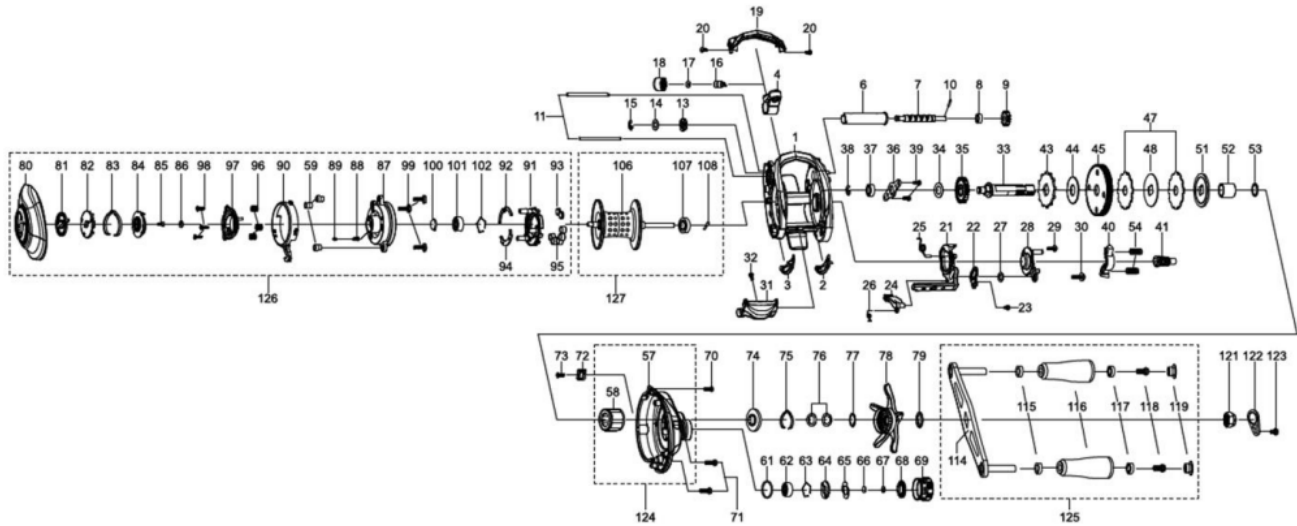

1501977 REVO

REVO BLACK10

Please specify reel model number and number in reel foot when ordering parts.

Ambassadeur REVO BLACK10 29 00

パーツID	パーツ名	価格	
1	1499313	FRAME	¥5,000
2	1415607	SLIDE WASHER	¥200
3	1415608	SLIDE WASHER	¥200
4	1452852	LINE GUIDE	¥500
6	1280905	LEVEL WIND TUBE	¥300
7	1280906	WORM SHAFT	¥1,500
8	1125729	BALLBEARING	¥600
9	1125732	WORM SHAFT GEAR	¥100
10	1125733	WORM SHAFT PIN	¥50
11	1452762	LINE GUIDE SHAFT	¥300
13	1313359	WORM SHAFT PIN HOLDER	¥200
14	1185695	WORM SHAFT WASHER	¥160
15	1124201	RETAINER	¥50
16	1125806	PAWL	¥300
17	1116193	WASHER	¥50
18	1129323	LINE GUIDE NUT	¥70
19	1452923	FRONT COVER	¥500
20	1452764	SCREW	¥200
21	1452765	CLUTCH CAM	¥300
22	1415619	LINK PLATE	¥200
23	1415620	SCREW	¥200
24	1289969	KICK LEVER	¥300
25	1452766	CLUTCH SPRING	¥200
26	1125745	KICK LEVER SPRING	¥50
27	1185695	WORM SHAFT WASHER	¥160
28	1415621	CLUTCH PLATE	¥200
29	1415622	SCREW	¥200
30	1380616	SCREW	¥200
31	1452767	THUMB BAR	¥300
32	1252078	SCREW	¥160
33	1499314	MAIN GEAR SHAFT	¥1,200
34	1125747	WASHER	¥50
35	1251634	LEVEL WIND GEAR	¥160
36	1281130	MAIN GEAR SHAFT PLATE	¥200
37	1187625	SPOOL BALL BEARING	¥800
38	1124201	RETAINER	¥50
39	1372152	SCREW	¥200
40	1486229	YOKE	¥200
41	1486230	PINION	¥1,500
43	1452769	RATCHET	¥200
44	1452770	DRAG WASHER	¥300
45	1486231	MAIN GEAR	¥2,500
47	1452855	DRAG WASHER	¥500
48	1452856	DRAG WASHER	¥200
51	1452857	PRESSURE WASHER	¥200
52	1257782	SLEEVE	¥200
53	1452773	WASHER	¥200
54	1116237	YOKE SPRING	¥50
57	1514634	GEAR SIDE PLATE	¥4,500
58	1275594	OWC	¥2,500