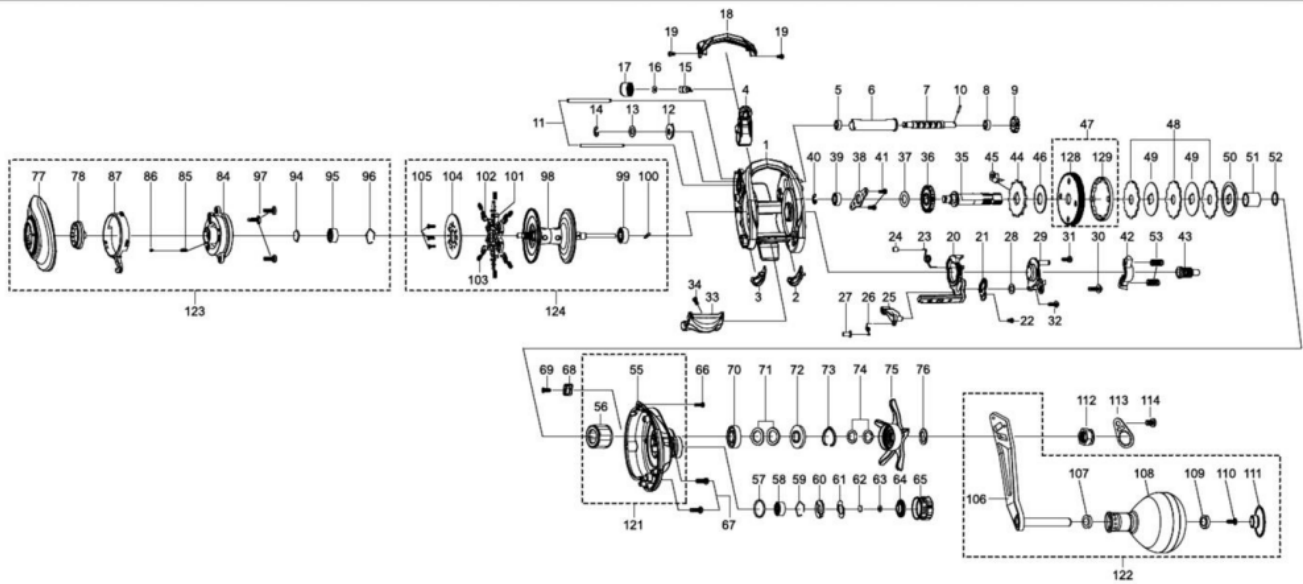

1502369 SALTY STAGE

SALTY STAGE JIGGING

Please specify reel model number and number in reel foot when ordering parts.

Ambassadeur SALTY STAGE JIGGING 29 00

パーツID	パーツ名	価格	
1	1518306	FRAME	¥5,500
2	1490861	SLIDE WASHER RIGHT	¥200
3	1490862	SLIDE WASHER LEFT	¥200
4	1490863	LINE GUIDE	¥500
5	1132853	BALL BEARING	¥600
6	1490864	LEVEL WIND TUBE	¥300
7	1490865	WORM SHAFT	¥1,500
8	1132853	BALL BEARING	¥600
9	1125732	WORM SHAFT GEAR	¥100
10	1125733	WORM SHAFT PIN	¥50
11	1490866	LINE GUIDE SHAFT	¥300
12	1125734	WORM SHAFT PIN HOLDER	¥70
13	1490867	WASHER	¥200
14	1124201	RETAINER	¥50
15	1125806	PAWL	¥300
16	1116193	WASHER	¥50
17	1129323	LINE GUIDE NUT	¥70
18	1518307	FRONT COVER	¥500
19	1452764	SCREW	¥200
20	1490869	CLUTCH CAM	¥300
21	1490870	LINK PLATE	¥200
22	1415620	SCREW	¥200
23	1452766	CLUTCH SPRING	¥200
24	1380606	CLUTCH SPRING BUSHING	¥200
25	1289969	KICK LEVER	¥300
26	1125745	KICK LEVER SPRING	¥50
27	1415617	KICK LEVER SPRING BUSHING	¥200
28	1124224	WASHER	¥160
29	1490871	CAM PLATE	¥200
30	1380616	SCREW	¥200
31	1415622	SCREW	¥200
32	1196769	SCREW	¥50
33	1452767	THUMB BAR	¥300
34	1252078	SCREW	¥160
35	1490872	MAIN GEAR SHAFT	¥1,000
36	1251634	LEVEL WIND GEAR	¥160
37	1125747	WASHER	¥50
38	1281130	MAIN GEAR SHAFT PLATE	¥200
39	1281216	BALL BEARING	¥600
40	1124201	RETAINER	¥50
41	1372152	SCREW	¥200
42	1281131	YOKE	¥200
43	1498736	PINION	¥1,500
44	1452769	RATCHET	¥200
45	1144194	STOPPER	¥900
46	1490874	DRAG WASHER	¥300
47	1452871	MAIN GEAR	¥2,500
48	1452855	DRAG WASHER	¥500
49	1452856	DRAG WASHER	¥200
50	1452857	PRESSURE WASHER	¥200

パーツID	パーツ名	価格	
51	1415627	IAR SLEEVE	¥300
52	1372155	WASHER	¥200
53	1116237	YOKE SPRING	¥50
55	1518308	GEAR SIDE PLATE	¥4,500
56	1275594	OWC	¥2,500
57	1490799	O-RING	¥300
58	1504566	BALL BEARING	¥2,500
59	1497606	RING	¥300
60	1452777	CLICK WASHER	¥200
61	1125769	CLICK SPRING	¥150
62	1452776	FRICTION WASHER	¥100
63	1125771	RUBBER WASHER	¥50
64	1125772	CLICK WASHER	¥100
65	1518309	BRAKE KNOB	¥1,500
66	1452779	SCREW	¥200
67	1452780	SCREW	¥200
68	1481959	LUBE PORT	¥200
69	1252078	SCREW	¥160
70	1490801	BALL BEARING	¥1,000
71	1144209	SPRING WASHER	¥160
72	1185796	CLICK PLATE	¥150
73	1125780	CLICK SPRING	¥70
74	1117208	SPRING WASHER	¥50
75	1490824	STAR WHEEL	¥2,500
76	1144211	HANDLE WASHER	¥50
77	1518310	PALM SIDE PLATE	¥3,000
78	1518311	DIAL CAP	¥500
84	1490804	BEARING HOUSING	¥1,500
85	1313372	CLICK PIN SPRING	¥200
86	1313371	CLICK PIN	¥200
87	1490805	CAM LOCK LEVER	¥300
94	1125797	WASHER	¥50
95	1128194	BALLBEARING	¥800
96	1104790	RING	¥50
97	1490809	SCREW	¥200
98	1518312	SPOOL	¥5,500
99	1504567	BALL BEARING	¥1,500
100	1490811	SPOOL SHAFT PIN	¥200
101	1490812	BRAKE WEIGHT HOLDER	¥300
102	1380660	BRAKE WEIGHT	¥200
103	1187892	BRAKE SHOE SPRING	¥50
104	1490813	MAGNET PLATE	¥300
105	1185710	RIGHT SIDE COVER CAP SCREW	¥50
106	1208086	HANDLE ARM	¥1,000
107	1208088	BUSHING FOR BALL BEARING	¥200
108	1518313	HANDLE KNOB	¥1,500
109	1208088	BUSHING FOR BALL BEARING	¥200
110	1208090	SCREW	¥50
111	1518314	HANDLE KNOB CAP	¥800
112	1203392	HANDLE NUT	¥200