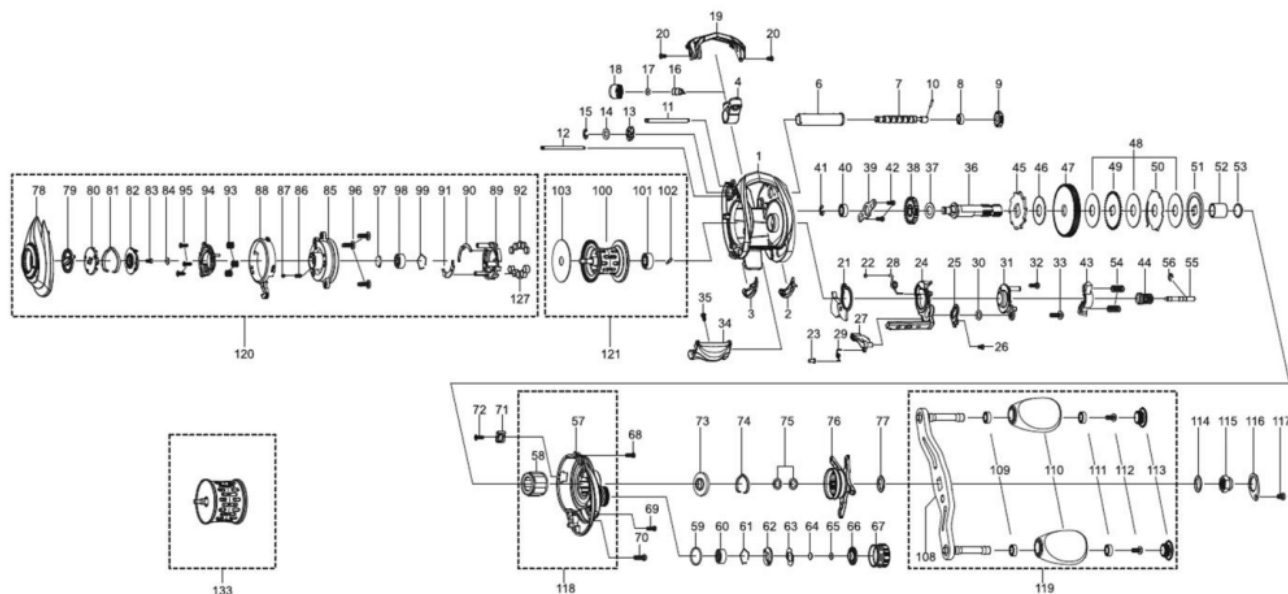

1525261 REVO

REVO DEEZ8

Please specify reel model number and number in reel foot when ordering parts.

Ambassadeur REVO DEEZ8 30 00

パーツID	パーツ名	価格	
1	1415606	FRAME	¥7,500
2	1415607	SLIDE WASHER	¥200
3	1415608	SLIDE WASHER	¥200
4	1415609	LINE GUIDE	¥500
6	1415610	LEVEL WIND TUBE	¥300
7	1415611	WORM SHAFT	¥1,500
8	1125729	BALLBEARING	¥600
9	1125732	WORM SHAFT GEAR	¥100
10	1125733	WORM SHAFT PIN	¥50
11	1415612	LINE GUIDE SHAFT	¥300
12	1415613	GUIDE PIN	¥300
13	1313359	WORM SHAFT PIN HOLDER	¥200
14	1124224	WASHER	¥160
15	1124201	RETAINER	¥50
16	1125735	PAWL	¥300
17	1125736	WASHER	¥50
18	1129323	LINE GUIDE NUT	¥70
19	1415614	FRONT COVER	¥500
20	1185747	SCREW	¥160
21	1415615	FRAME PLATE	¥300
22	1415616	BUSHING	¥200
23	1415617	KICK LEVER SPRING BUSHING	¥200
24	1415618	LIFT CURVE	¥300
25	1415619	LINK PLATE	¥200
26	1415620	SCREW	¥200
27	1289969	KICK LEVER	¥300
28	1380524	CLUTCH SPRING	¥200
29	1125745	KICK LEVER SPRING	¥50
30	1124224	WASHER	¥160
31	1415621	CLUTCH PLATE	¥200
32	1415622	SCREW	¥200
33	1380616	SCREW	¥200
34	1490490	THUMB BAR	¥300
35	1530546	THUMB BAR SCREW	¥200
36	1415624	MAIN GEAR SHAFT	¥1,200
37	1125747	WASHER	¥50
38	1251634	LEVEL WIND GEAR	¥160
39	1415625	MAIN GRRR SHAFT PLATE	¥1,500
40	1116186	BALL BEARING	¥600
41	1124201	RETAINER	¥50
42	1372152	SCREW	¥200
43	1125753	YOKE	¥100
44	1415626	PINION	¥1,000
45	1281188	RATCHET	¥150
46	1452770	DRAG WASHER	¥300
47	1310956	MAIN GEAR	¥2,000
48	1281218	DRAG WASHER	¥200
49	1281219	DRAG WASHER	¥200
50	1281220	EAR WASHER	¥200
51	1530547	PRESSURE WASHER	¥400