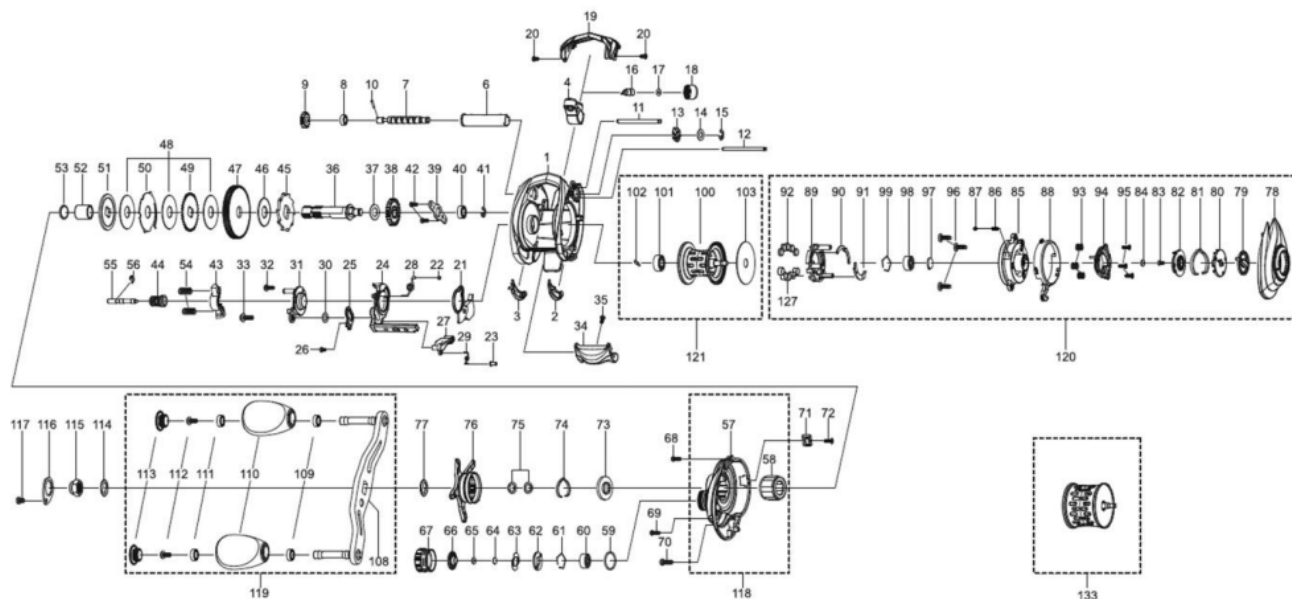

1525262 REVO

REVO DEEZ8-L

Please specify reel model number and number in reel foot when ordering parts.

Ambassadeur REVO DEEZ8-L 30 00

パーツID	パーツ名	価格	
1	1415657	FRAME	¥7,500
2	1415607	SLIDE WASHER	¥200
3	1415608	SLIDE WASHER	¥200
4	1415609	LINE GUIDE	¥500
6	1415610	LEVEL WIND TUBE	¥300
7	1415611	WORM SHAFT	¥1,500
8	1125729	BALLBEARING	¥600
9	1125732	WORM SHAFT GEAR	¥100
10	1125733	WORM SHAFT PIN	¥50
11	1415612	LINE GUIDE SHAFT	¥300
12	1415613	GUIDE PIN	¥300
13	1313359	WORM SHAFT PIN HOLDER	¥200
14	1124224	WASHER	¥160
15	1124201	RETAINER	¥50
16	1125735	PAWL	¥300
17	1125736	WASHER	¥50
18	1129323	LINE GUIDE NUT	¥70
19	1415658	FRONT COVER	¥500
20	1185747	SCREW	¥160
21	1415659	FRAME PLATE	¥300
22	1415616	BUSHING	¥200
23	1415617	KICK LEVER SPRING BUSHING	¥200
24	1415660	LIFT CURVE	¥300
25	1415619	LINK PLATE	¥200
26	1415620	SCREW	¥200
27	1289971	KICK LEVER	¥300
28	1380547	CLUTCH SPRING	¥200
29	1127701	KICK LEVER SPRING	¥50
30	1124224	WASHER	¥160
31	1415661	CLUTCH PLATE	¥200
32	1415622	SCREW	¥200
33	1380616	SCREW	¥200
34	1490490	THUMB BAR	¥300
35	1530546	THUMB BAR SCREW	¥200
36	1415662	MAIN GEAR SHAFT	¥1,200
37	1125747	WASHER	¥50
38	1251634	LEVEL WIND GEAR	¥160
39	1415625	MAIN GRRR SHAFT PLATE	¥1,500
40	1116186	BALL BEARING	¥600
41	1124201	RETAINER	¥50
42	1372152	SCREW	¥200
43	1127703	YOKE	¥100
44	1415663	PINION	¥1,000
45	1281188	RATCHET	¥150
46	1452770	DRAG WASHER	¥300
47	1310957	MAIN GEAR	¥2,000
48	1281218	DRAG WASHER	¥200
49	1281219	DRAG WASHER	¥200
50	1495893	EAR WASHER	¥200
51	1530547	PRESSURE WASHER	¥400

パーツID	パーツ名	価格	
52	1415627	IAR SLEEVE	¥300
53	1144185	WASHER	¥50
54	1116237	YOKE SPRING	¥50
55	1125766	PINION SHAFT	¥500
56	1116226	RETAINER	¥50
57	1530569	GEAR SIDE PLATE	¥3,000
58	1275594	OWC	¥2,500
59	1185714	O-RING	¥50
60	1125827	BALL BEARING	¥600
61	1104790	RING	¥50
62	1125768	CLICK WASHER	¥100
63	1125769	CLICK SPRING	¥150
64	1125770	FRICTION WASHER	¥50
65	1125771	RUBBER WASHER	¥50
66	1125772	CLICK WASHER	¥100
67	1530559	BRAKE KNOB	¥1,500
68	1125812	SCREW	¥50
69	1257013	SCREW	¥160
70	1324390	SCREW	¥200
71	1415630	LUBE PORT	¥200
72	1252078	SCREW	¥160
73	1132925	CLICK SPRING HOLDER	¥150
74	1125780	CLICK SPRING	¥70
75	1117208	SPRING WASHER	¥50
76	1415665	STAR WHEEL	¥4,000
77	1125783	WASHER	¥50
78	1415666	PARM SIDE PLATE	¥3,500
79	1415633	MAG DIAL	¥300
80	1415634	MAG DIAL PLATE	¥200
81	1125780	CLICK SPRING	¥70
82	1415635	SLIDE CAM	¥300
83	1185710	RIGHT SIDE COVER CAP SCREW	¥50
84	1125771	RUBBER WASHER	¥50
85	1415636	BEARING HOUSING	¥1,500
86	1313372	CLICK PIN SPRING	¥200
87	1313371	CLICK PIN	¥200
88	1415667	CAM LOCK LEVER	¥300
89	1415638	MAGNET HOLDER	¥300
90	1415639	MAGNET PLATE	¥200
91	1415640	MAGNET PLATE	¥200
92	1116222	MAGNET	¥200
93	1313476	SPRING	¥200
94	1415641	SLIDE CAM	¥300
95	1380655	SCREW	¥200
96	1124209	SCREW	¥50
97	1125797	WASHER	¥50
98	1523205	BALL BEARING	¥2,500
99	1104790	RING	¥50
100	1530560	SPOOL	¥5,500
101	1523206	BALL BEARING	¥2,500