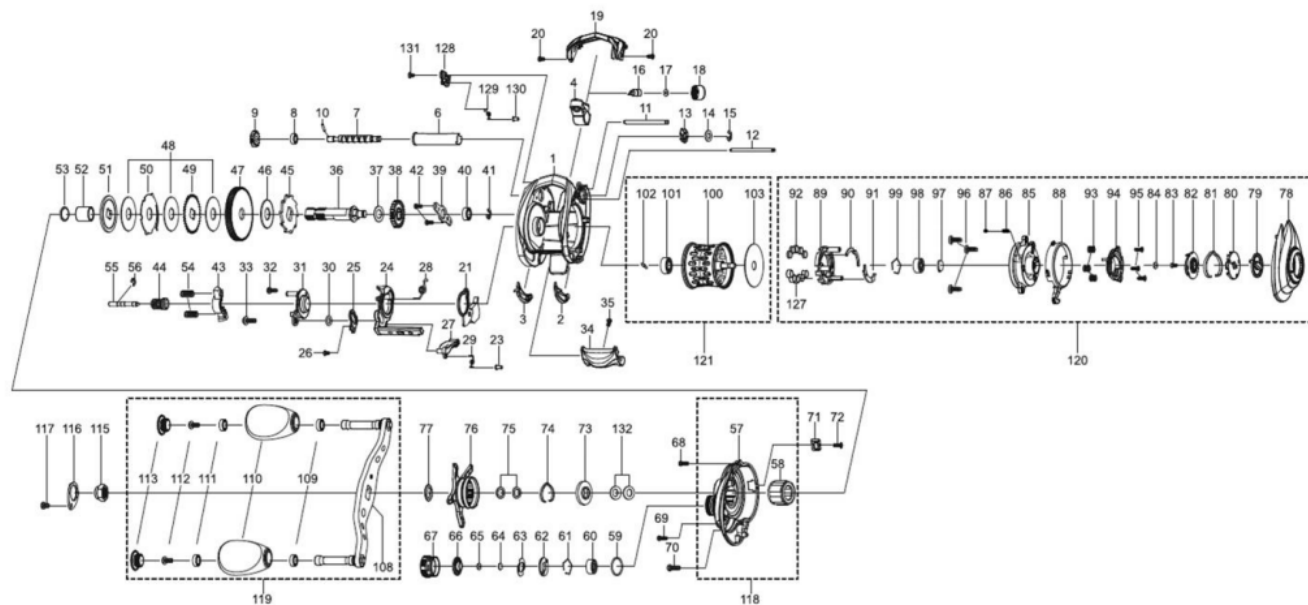

1525351 REVO

REVO ULTRACAST BF8-L

Please specify reel model number and number in reel foot when ordering parts.

Ambassadeur REVO ULTRACAST BF8-L 30 00

パーツID	パーツ名	価格
1	1443460 FRAME	¥5,000
2	1415607 SLIDE WASHER	¥200
3	1415608 SLIDE WASHER	¥200
4	1415609 LINE GUIDE	¥500
6	1415610 LEVEL WIND TUBE	¥300
7	1415611 WORM SHAFT	¥1,500
8	1313502 WORM SHAFT BUSHING	¥200
9	1125732 WORM SHAFT GEAR	¥100
10	1125733 WORM SHAFT PIN	¥50
11	1415612 LINE GUIDE SHAFT	¥300
12	1415613 GUIDE PIN	¥300
13	1313359 WORM SHAFT PIN HOLDER	¥200
14	1124224 WASHER	¥160
15	1124201 RETAINER	¥50
16	1125735 PAWL	¥300
17	1125736 WASHER	¥50
18	1129323 LINE GUIDE NUT	¥70
19	1415710 FRONT COVER	¥500
20	1185747 SCREW	¥160
21	1415659 FRAME PLATE	¥300
23	1415617 KICK LEVER SPRING BUSHING	¥200
24	1415660 LIFT CURVE	¥300
25	1415619 LINK PLATE	¥200
26	1415620 SCREW	¥200
27	1289971 KICK LEVER	¥300
28	1380547 CLUTCH SPRING	¥200
29	1127701 KICK LEVER SPRING	¥50
30	1124224 WASHER	¥160
31	1415661 CLUTCH PLATE	¥200
32	1415622 SCREW	¥200
33	1380616 SCREW	¥200
34	1490490 THUMB BAR	¥300
35	1530546 THUM BAR SCREW	¥200
36	1530529 MAIN GEAR SHAFT	¥1,200
37	1125747 WASHER	¥50
38	1251634 LEVEL WIND GEAR	¥160
39	1415625 MAIN GRRR SHAFT PLATE	¥1,500
40	1132857 BALL BEARING	¥600
41	1124201 RETAINER	¥50
42	1372152 SCREW	¥200
43	1127703 YOKE	¥100
44	1518302 PINION	¥1,000
45	1281188 RATCHET	¥150
46	1452770 DRAG WASHER	¥100
47	1308895 MAIN GEAR (K)	¥2,000
48	1281218 DRAG WASHER	¥200
49	1281219 DRAG WASHER	¥200
50	1495893 EAR WASHER	¥200
51	1308885 PRESSURE WASHER (K)	¥400
52	1415627 IAR SLEEVE	¥300