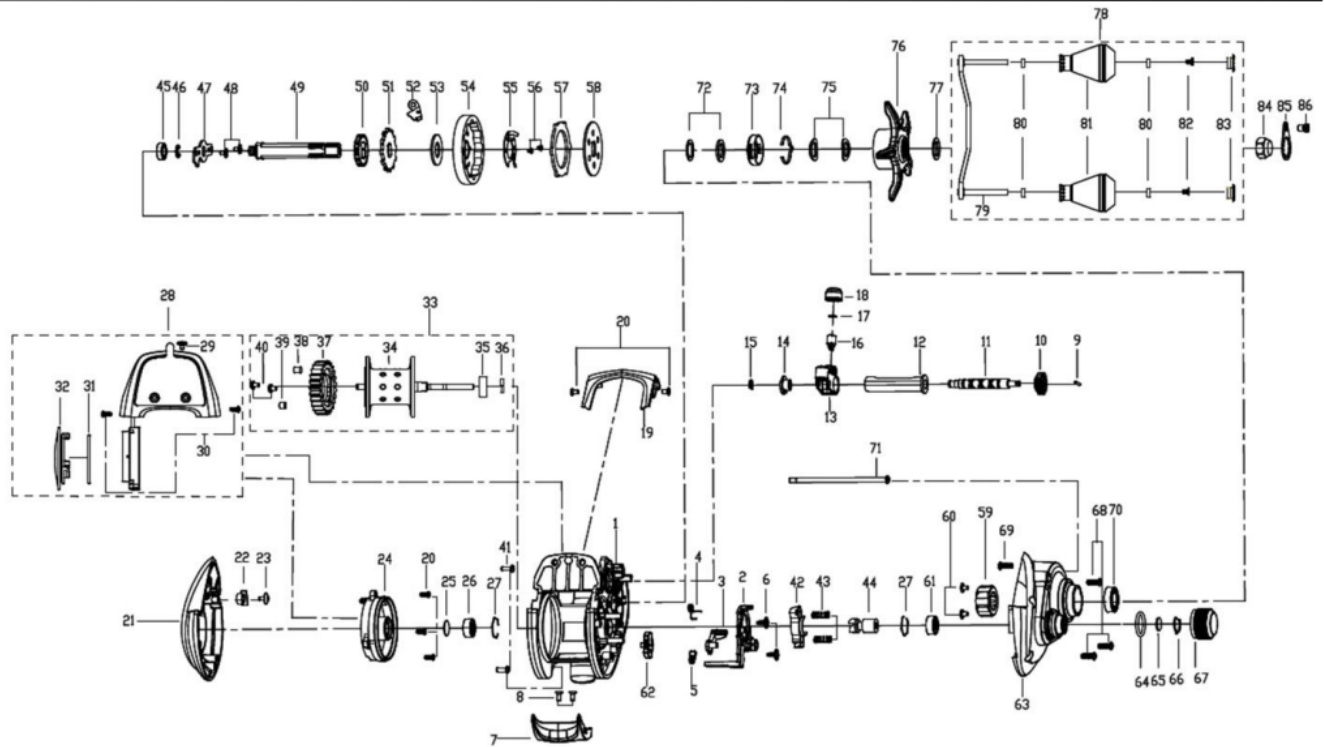

1536580 MAX DLC

MAX DLC H

パーツID	パーツ名	価格	
1	1529143	FRAME	¥3,500
2	1529144	LIFT CURVE	¥300
3	1529145	KICK LEVER	¥300
4	1529146	CLUTCH SPRING	¥200
5	1529147	KICK LEVER SPRING	¥200
6	1529148	SCREW	¥200
7	1529199	THUMB BAR	¥300
8	1188255	SCREW	¥200
9	1275775	WORM SHAFT PIN	¥200
10	1206523	WORM SHAFT GEAR	¥200
11	1529200	WORM SHAFT	¥1,500
12	1529201	LINE GUIDE TUBE	¥300
13	1529202	LINE GUID	¥500
14	1529203	WORM SHAFT BUSHING	¥200
15	1206522	RETAINER	¥200
16	1206527	PILOT GUIDE	¥200
17	1529204	WASHER	¥200
18	1529205	LINE GUIDE NUT	¥200
19	1529206	FRONT COVER	¥500
20	1529207	SCREW	¥200
21	1529208	PALM SIDE PLATE	¥2,000
22	1529209	LINE CLIP	¥200
23	1529210	SCREW	¥200
24	1529211	BB HOLDER	¥1,500
25	1130070	BRONZE WASHER	¥160
26	1529212	BALL BEARING	¥600
27	1513276	RING	¥200
28	1529213	ELECTRONIC LINE COUNTER	¥5,000
29	1529214	SCREW	¥200
30	1529215	SCREW	¥200
31	1456426	O-ring	¥200
32	1531380	BATTERY DOOR	¥500
33	1537883	SPOOL ASSEMBLY	¥3,500
34	1537884	SPOOL	¥1,500
35	1530654	BALL BEARING	¥600
36	1530655	PIN	¥200
37	1529217	CLICK GEAR	¥300
38	1529218	MAGNET	¥200
39	1529219	MAGNET BALANCE	¥200
40	1341547	SPOOL CLICKER SPRING SCREW	¥200
41	1529220	SCREW	¥200
42	1529221	YOKE	¥200
43	1529222	YOKE SPRING	¥200
44	1537885	PINION	¥1,000
45	1529224	BALL BEARING	¥600
46	1206522	RETAINER	¥200
47	1529225	MAIN GEAR SHAFT PLATE	¥300
48	1548309	SCREW	¥200
49	1529226	MAIN GEAR SHAFT	¥1,000
50	1206538	LEVEL WIND GEAR	¥200