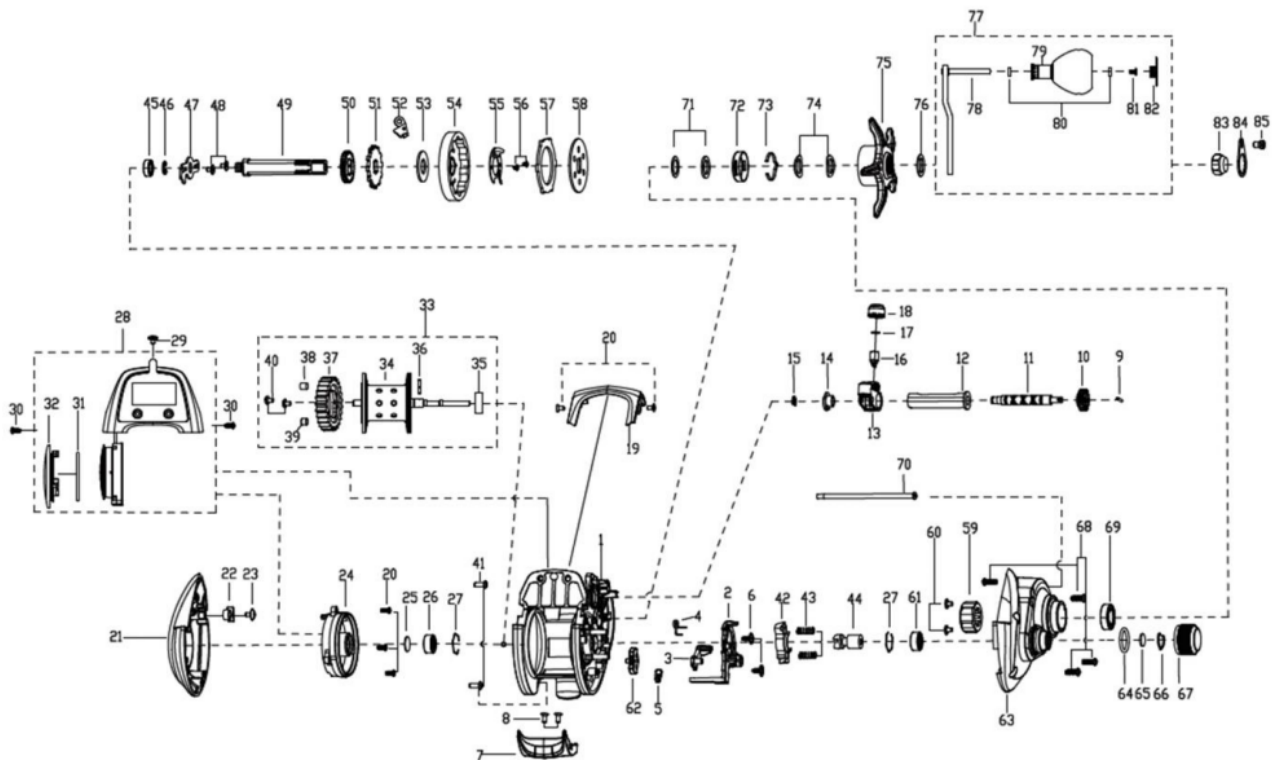

1547077 MAX DLC

MAX DLC MHP

パーツID	パーツ名	価格	
1	1529143	FRAME	¥3,500
2	1529144	LIFT CURVE	¥300
3	1529145	KICK LEVER	¥300
4	1529146	CLUTCH SPRING	¥200
5	1529147	KICK LEVER SPRING	¥200
6	1529148	SCREW	¥200
7	1529199	THUMB BAR	¥300
8	1188255	SCREW	¥200
9	1275775	WORM SHAFT PIN	¥200
10	1206523	WORM SHAFT GEAR	¥200
11	1529200	WORM SHAFT	¥1,500
12	1529201	LINE GUIDE TUBE	¥300
13	1529202	LINE GUID	¥500
14	1529203	WORM SHAFT BUSHING	¥200
15	1206522	RETAINER	¥200
16	1206527	PILOT GUIDE	¥200
17	1529204	WASHER	¥200
18	1529205	LINE GUIDE NUT	¥200
19	1553129	FRONT COVER	¥500
20	1529207	SCREW	¥200
21	1529268	PALM SIDE PLATE	¥2,000
22	1529209	LINE CLIP	¥200
23	1529210	SCREW	¥200
24	1529211	BB HOLDER	¥1,500
25	1130070	BRONZE WASHER	¥160
26	1529212	BALL BEARING	¥600
27	1513276	RING	¥200
28	1553130	ELECTRONIC LINE COUNTER	¥5,000
29	1529214	SCREW	¥200
30	1529215	SCREW	¥200
31	1456426	O-ring	¥200
32	1531380	BATTERY DOOR	¥500
33	1553131	SPOOL ASSEMBLY	¥4,000
34	1553132	SPOOL	¥2,000
35	1530654	BALL BEARING	¥600
36	1530655	PIN	¥200
37	1529217	CLICK GEAR	¥300
38	1529218	MAGNET	¥200
39	1529219	MAGNET BALANCE	¥200
40	1341547	SPOOL CLICKER SPRING SCREW	¥200
41	1529220	SCREW	¥200
42	1529221	YOKE	¥200
43	1529222	YOKE SPRING	¥200
44	1553133	PINION	¥1,000
45	1529224	BALL BEARING	¥600
46	1206522	RETAINER	¥200
47	1529225	MAIN GEAR SHAFT PLATE	¥300
48	1548309	SCREW	¥200
49	1529226	MAIN GEAR SHAFT	¥1,000
50	1206538	LEVEL WIND GEAR	¥200