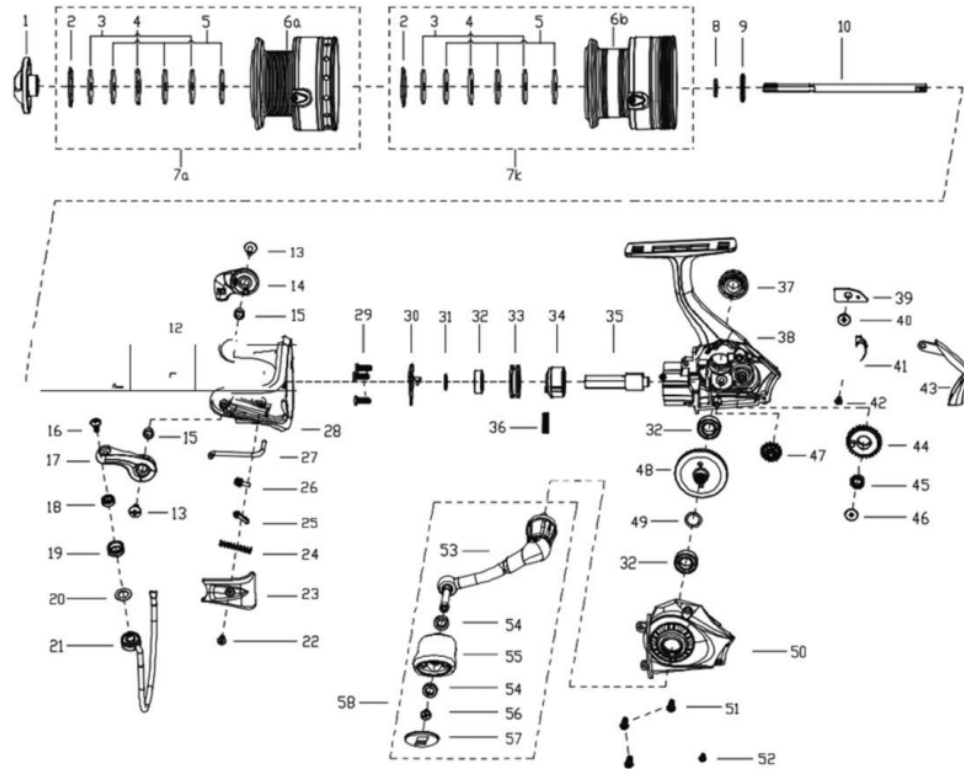

1547248 CARDINAL III

CARDINAL III SX2500SH

パーツID	パーツ名	価格
1	Drag Knob Assembly	¥600
2	RETAINER RING	¥50
3	WASHER	¥50
4	WASHER	¥50
5	WASHER	¥50
6b	Spare Spool	¥500
6a	Spool	¥800
7b	Spare Spool Assembly	¥1,200
7a	Spool Assembly	¥1,500
8	WASHER (T=0.5)	¥200
9	CLICK GEAR	¥100
10	MAIN SHAFT	¥500
11	SCREW	¥50
12	ROTOR NUT	¥100
13	BAIL ARM SCREW	¥200
14	Bail Holder	¥300
15	BUSHING	¥160
16	SCREW	¥200
17	BAIL ARM	¥300
18	BRASS BUSHING	¥200
19	LINE ROLLER	¥300
20	WASHER	¥200
21	Bail Assembly	¥500
22	SCREW	¥200
23	BAIL ARM COVER	¥300
24	SPRING	¥50
25	TRIP LINKAGE	¥160
26	BAIL SLIDER	¥100
27	TRIP BAR	¥300
28	Rotor	¥900
29	SCREW	¥50
30	PINION COVER	¥200
31	WASHER	¥50
32	BEARING	¥800
33	BEARING HOLDER	¥200
34	Clutch Assembly	¥500
35	PINION	¥500
36	CLUTCH SPRING	¥160
37	DUST CAP(SX L)	¥300
38	Body	¥1,400
39	SLIDER RETAINER	¥100
40	SCREW	¥160
41	SLIDER	¥300
42	SCREW	¥50
43	REAR COVER	¥400
44	OSCILLATION GEAR	¥300
45	BALL BEARING	¥600
46	SCREW	¥50
47	REDUCTION GEAR	¥300
48	DRIVE GEAR	¥800

パーツID	パーツ名	価格
49	WASHER	¥50
50	Body Cover	¥500
51	SCREW	¥200
52	SCREW	¥200
53	HANDLE RIVET ASSEMBLY	¥400
54	BUSHING	¥200
55	Handle Knob	¥300
56	SCREW	¥50
57	Handle Knob Cover	¥200
58	Handle Assembly	¥1,500