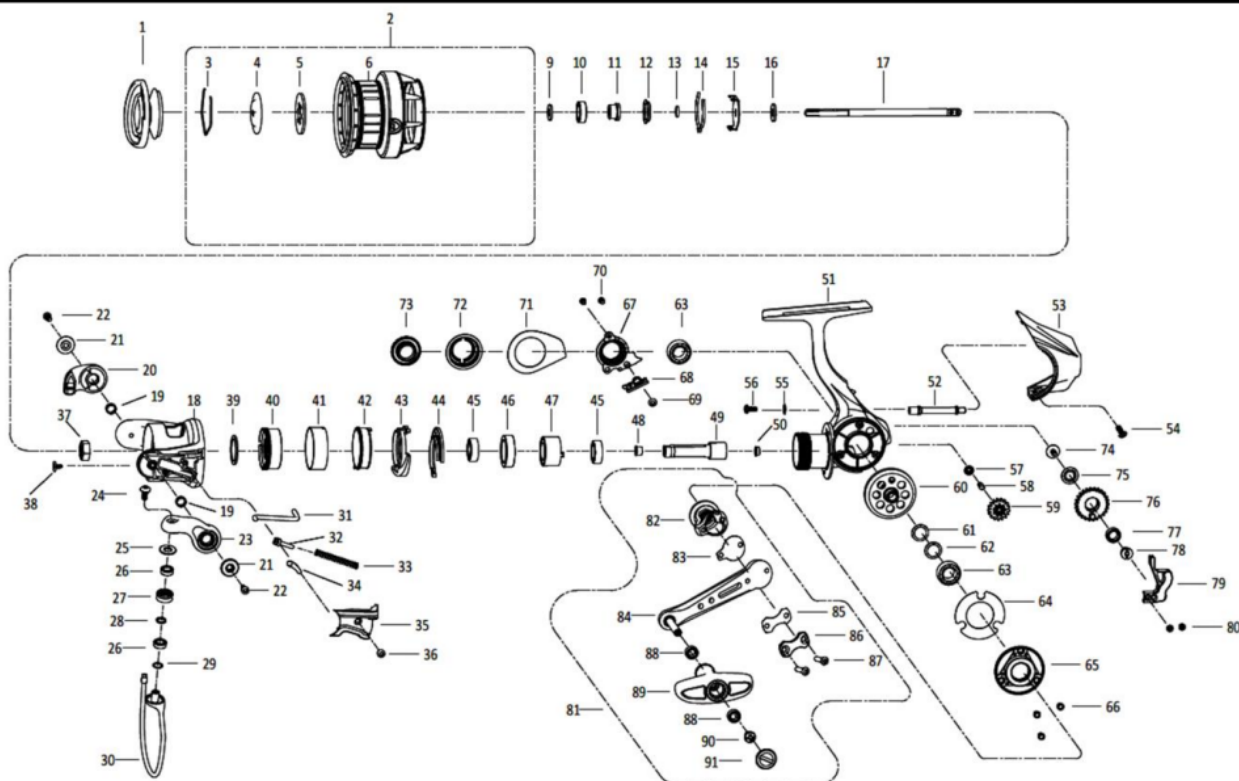

1548040 ZENON

ZENON 2500MSH

| パーツID | パーツ名 | 価格 |
|-------|-------------------------------|---------|
| 1 | 1555514 DRAG KNOB ASSY | ¥2,200 |
| 2 | 1555436 MAIN SPOOL ASSY | ¥10,000 |
| 3 | 1482604 STOP RING | ¥200 |
| 4 | 1554166 KEY WASHER | ¥200 |
| 5 | 1554167 DRAG WASHER | ¥300 |
| 6 | 1555437 SPOOL | ¥9,500 |
| 9 | 1516588 SHEET WASHER | ¥200 |
| 10 | 1200874 BEARING | ¥600 |
| 11 | 1516855 BEARING SLEEVE | ¥200 |
| 12 | 1482651 SEAL | ¥200 |
| 13 | 1378774 O-RING | ¥200 |
| 14 | 1555360 SPOOL CLICK | ¥200 |
| 15 | 1378765 SPOOL CLICK RETAINER | ¥200 |
| 16 | 1378777 SPOOL SHAFT WASHER | ¥200 |
| 17 | 1555361 MAIN SHAFT | ¥1,000 |
| 18 | 1555435 ROTOR | ¥2,500 |
| 19 | 1555363 BUSHING (2REQ) | ¥200 |
| 20 | 1555364 BAIL HOLDER | ¥400 |
| 21 | 1555365 DECORATIVE RING(2REQ) | ¥200 |
| 22 | 1555366 SCREW (2REQ) | ¥200 |
| 23 | 1555367 BAIL ARM | ¥400 |
| 24 | 1378789 SCREW | ¥200 |
| 25 | 1555368 LINE ROLLER COLLAR | ¥200 |
| 26 | 1380228 BEARING | ¥2,500 |
| 27 | 1488060 LINE ROLLER | ¥300 |
| 28 | 1378786 LINE SLIDER WASHER | ¥200 |
| 29 | 1378784 SHIM | ¥200 |
| 30 | 1555424 BAIL WIRE | ¥1,200 |
| 31 | 1555425 TRIP PLUNGER | ¥200 |
| 32 | 1378793 SPRING SEAT | ¥200 |
| 33 | 1378849 BAIL ARM SPRING | ¥200 |
| 34 | 1378794 PIVOT LEVER | ¥300 |
| 35 | 1555426 BAIL ARM COVER | ¥200 |
| 36 | 1378790 SCREW | ¥200 |
| 37 | 1378801 ROTOR NUT | ¥200 |
| 38 | 1555372 SCREW | ¥200 |
| 39 | 1378805 WASHER | ¥200 |
| 40 | 1555373 BEARING COVER | ¥300 |
| 41 | 1555374 CARBON TUBES | ¥400 |
| 42 | 1555375 CARBON TUBES BASE | ¥300 |
| 43 | 1555376 N-R CAM | ¥300 |
| 44 | 1555377 ROTOR BRAKE RING | ¥200 |
| 45 | 1380233 BEARING | ¥2,500 |
| 46 | 1555378 BEARING SLEEVE | ¥300 |
| 47 | 1555379 ONE WAY CLUTCH ASSY | ¥2,500 |
| 48 | 1404814 PINION GEAR BUSHING | ¥200 |
| 49 | 1555419 PINION GEAR | ¥1,500 |
| 50 | 1488072 BUSHING | ¥200 |
| 51 | 1555381 BODY ASSY | ¥7,000 |
| 52 | 1555382 O/S SLIDER GUIDE | ¥300 |