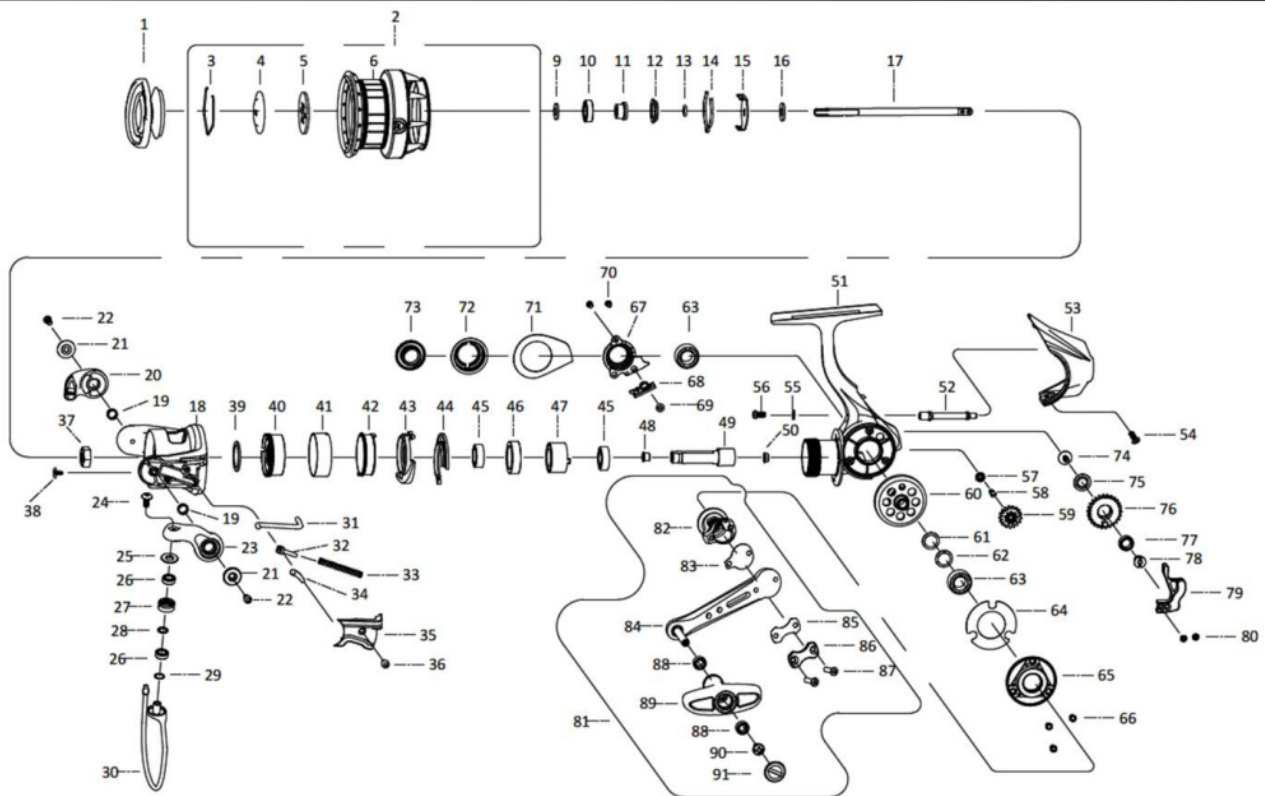

1548042 ZENON

ZENON 3000MSH

| パーツID | パーツ名 | 価格 |
|-------|-------------------------------|---------|
| 1 | 1555440 DRAG KNOB ASSY | ¥2,200 |
| 2 | 1555465 MAIN SPOOL ASSY | ¥10,500 |
| 3 | 1482604 STOP RING | ¥200 |
| 4 | 1555442 KEY WASHER | ¥200 |
| 5 | 1555443 DRAG WASHER | ¥300 |
| 6 | 1555466 SPOOL | ¥10,000 |
| 9 | 1516588 SHEET WASHER | ¥200 |
| 10 | 1200874 BEARING | ¥600 |
| 11 | 1516855 BEARING SLEEVE | ¥200 |
| 12 | 1482651 SEAL | ¥200 |
| 13 | 1378774 O-RING | ¥200 |
| 14 | 1555360 SPOOL CLICK | ¥200 |
| 15 | 1378765 SPOOL CLICK RETAINER | ¥200 |
| 16 | 1378777 SPOOL SHAFT WASHER | ¥200 |
| 17 | 1555445 MAIN SHAFT | ¥1,000 |
| 18 | 1555446 ROTOR | ¥2,500 |
| 19 | 1555363 BUSHING (2REQ) | ¥200 |
| 20 | 1555447 BAIL HOLDER | ¥400 |
| 21 | 1555365 DECORATIVE RING(2REQ) | ¥200 |
| 22 | 1555366 SCREW (2REQ) | ¥200 |
| 23 | 1555448 BAIL ARM | ¥400 |
| 24 | 1378789 SCREW | ¥200 |
| 25 | 1555368 LINE ROLLER COLLAR | ¥200 |
| 26 | 1380228 BEARING | ¥2,500 |
| 27 | 1488060 LINE ROLLER | ¥300 |
| 28 | 1378786 LINE SLIDER WASHER | ¥200 |
| 29 | 1378784 SHIM | ¥200 |
| 30 | 1555449 BAIL WIRE | ¥1,200 |
| 31 | 1555450 TRIP PLUNGER | ¥200 |
| 32 | 1378793 SPRING SEAT | ¥200 |
| 33 | 1378849 BAIL ARM SPRING | ¥200 |
| 34 | 1378794 PIVOT LEVER | ¥300 |
| 35 | 1555451 BAIL ARM COVER | ¥200 |
| 36 | 1378790 SCREW | ¥200 |
| 37 | 1378801 ROTOR NUT | ¥200 |
| 38 | 1555372 SCREW | ¥200 |
| 39 | 1378805 WASHER | ¥200 |
| 40 | 1555373 BEARING COVER | ¥300 |
| 41 | 1555374 CARBON TUBES | ¥400 |
| 42 | 1555375 CARBON TUBES BASE | ¥300 |
| 43 | 1555452 N-R CAM | ¥300 |
| 44 | 1555453 ROTOR BRAKE RING | ¥200 |
| 45 | 1380233 BEARING | ¥2,500 |
| 46 | 1555378 BEARING SLEEVE | ¥300 |
| 47 | 1555379 ONE WAY CLUTCH ASSY | ¥2,500 |
| 48 | 1404814 PINION GEAR BUSHING | ¥200 |
| 49 | 1555419 PINION GEAR | ¥1,500 |
| 50 | 1488072 BUSHING | ¥200 |
| 51 | 1555454 BODY ASSY | ¥7,000 |
| 52 | 1555455 O/S SLIDER GUIDE | ¥300 |