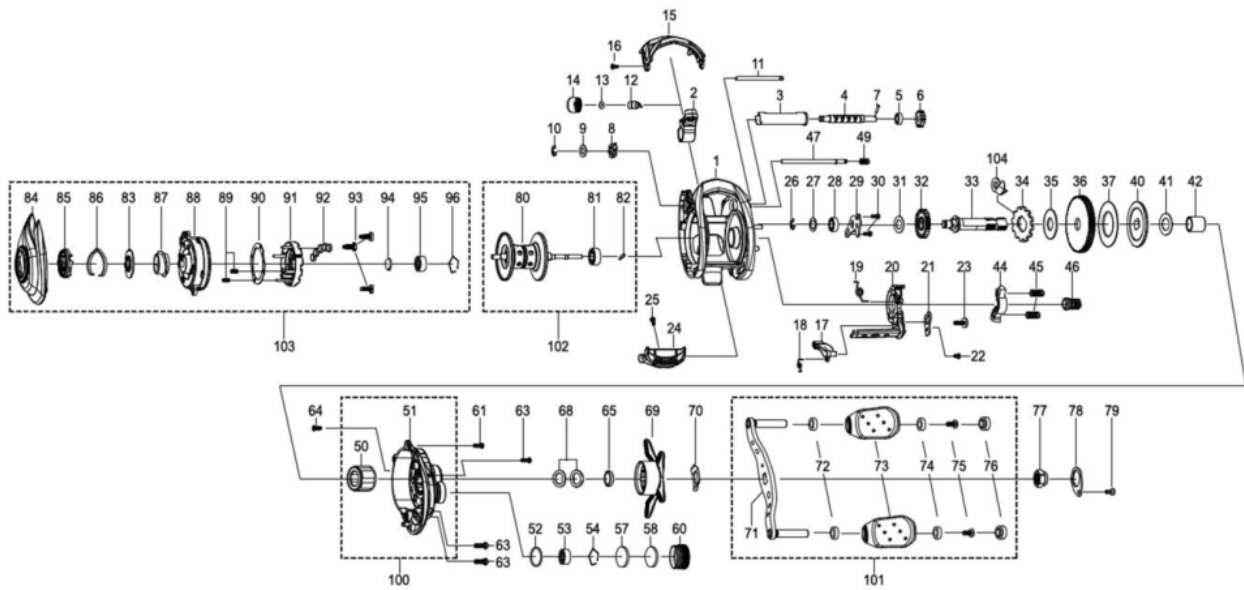

1548093 MAX

BLACKMAX4

Please specify reel model number and number in reel foot when ordering parts.

Ambassadeur **BLACK MAX4 31 00**

パーツID	パーツ名	価格
1	1551023 FRAME	¥5,000
2	1551024 LINE GUIDE	¥500
3	1137750 LEVEL WIND TUBE	¥300
4	1125805 WORM SHAFT	¥1,500
5	1313502 WORM SHAFT BUSHING	¥200
6	1125732 WORM SHAFT GEAR	¥100
7	1125733 WORM SHAFT PIN	¥50
8	1313359 WORM SHAFT PIN HOLDER	¥200
9	1185695 WORM SHAFT WASHER	¥160
10	1124201 RETAINER	¥50
11	1490485 LINE GUIDE SHAFT	¥300
12	1125806 PAWL	¥300
13	1125736 WASHER	¥50
14	1129323 LINE GUIDE NUT	¥70
15	1551025 FRONT COVER	¥500
16	1185912 FRONT COVER SCREW	¥160
17	1289969 KICK LEVER	¥300
18	1490489 KICK LEVER SPRING	¥200
19	1551026 CLUTCH SPRING	¥200
20	1551027 LIFT CURVE	¥300
21	1551028 LIFT CURVE PLATE	¥300
22	1415620 SCREW	¥200
23	1252059 SCREW	¥160
24	1551159 THUMB BAR	¥300
25	1252077 SCREW	¥160
26	1124201 RETAINER	¥50
27	1380528 WASHER	¥200
28	1116186 BALL BEARING	¥600
29	1380529 MAIN GEAR SHAFT PLATE	¥300
30	1116183 SCREW	¥50
31	1380530 WASHER	¥200
32	1251634 LEVEL WIND GEAR	¥160
33	1415560 MAIN GEAR SHAFT	¥1,000
34	1144195 RATCHET	¥150
35	1281133 DRAG WASHER	¥250
36	1190697 MAIN GEAR	¥1,500
37	1190698 DRAG WASHER	¥160
40	1144201 PRESSURE WASHER	¥150
41	1118994 WASHER	¥50
42	1257782 SLEEVE	¥200
44	1125753 YOKE	¥100
45	1116237 YOKE SPRING	¥50
46	1125808 PINION(6.4:1)	¥1,000
47	1551160 LOCK PIN	¥200
49	1313476 SPRING	¥200
50	1551161 ONE WAY CLUTCH	¥1,000
51	1560284 GEAR SIDE PLATE	¥2,000
52	1185714 O-RING	¥50
53	1125827 BALL BEARING	¥600
54	1104790 RING	¥50