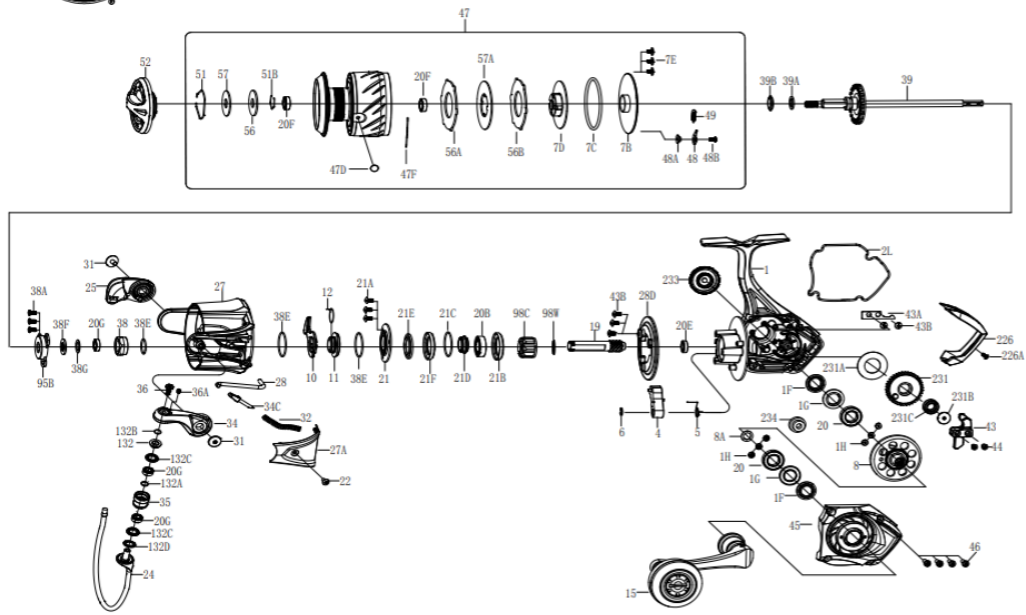

PARTS LIST FOR MODEL AS ATH6500HS

407-ATH6500HS Rev. 0 25-2-2022

1563163

パーツID	パーツ名	価格
1H	1489176 Bearing Screw (6 req)	¥ 300
1G	1489418 Seal Plate (2 req)	¥ 600
1F	1489419 Main Gear Seal Ring (2 req)	¥ 300
1	1578063 Housing Assembly	¥ 6,500
2L	1577984 Housing Seal Ring	¥ 1,500
4	1489448 A/R Pawl	¥ 300
5	1489422 Pawl Spring	¥ 300
6	1190979 Retaining Clip	¥ 300
7C	1577803 O-ring	¥ 500
7E	1577805 Screw (3 req)	¥ 300
7B	1577985 Spool Pedestal Cover	¥ 1,000
7D	1577987 Spool Pedestal Cover	¥ 1,000
8A	1485572 Shim	¥ 300
8	1578064 Main Gear	¥ 8,000
10	1489450 A/R Holder	¥ 500
11	1577990 Bushing	¥ 500
12	1489426 Bushing Spring	¥ 300
15	1578065 Handle Assembly	¥ 6,000
19	1578066 Pinion Gear	¥ 5,000
20F	1577813 Ball Bearing (2 req)	¥ 1,500
20E	1577814 Ball Bearing	¥ 2,500
20G	1577830 Ball Bearing (3 req)	¥ 2,500
20	1577993 Ball Bearing (2 req)	¥ 1,500
20B	1577994 Ball Bearing	¥ 2,500
21A	1192645 Screw (3 req)	¥ 300
21C	1577817 Bearing Retainer O-Ring	¥ 500
21E	1577819 Pinion Gear Seal	¥ 300
21	1577998 Bearing Retainer	¥ 500
21B	1577999 Collar	¥ 300
21D	1578001 Seal	¥ 1,000
21F	1578003 Bearing Cover	¥ 500
22	1577821 Screw	¥ 300
24	1578052 Bail Wire	¥ 2,500
25	1578006 Bail Holder	¥ 500
27	1578053 Rotor	¥ 3,500
27A	1578054 Bail Pivot Cover	¥ 500
28	1578055 Trip Lever	¥ 300
28D	1578056 Rotor Brake	¥ 300
31	1577827 Bail Arm Screw (2 req)	¥ 300
32	1578011 Bail Spring	¥ 300
34C	1489399 Pivot Arm	¥ 300
34	1578012 Bail Arm	¥ 1,000
35	1578013 Line Roller	¥ 800
36	1577831 Bail Stud Screw	¥ 300
36A	1577832 Bail Stud Screw	¥ 300
38E	1489203 Rotor O-Ring (3 req)	¥ 300
38A	1577834 Rotor Nut Cover Screw (3 req)	¥ 300
38	1578016 Rotor Nut	¥ 300
38F	1578018 Main Shaft Seal Ring	¥ 300
38G	1578019 Main Shaft Seal Ring	¥ 500