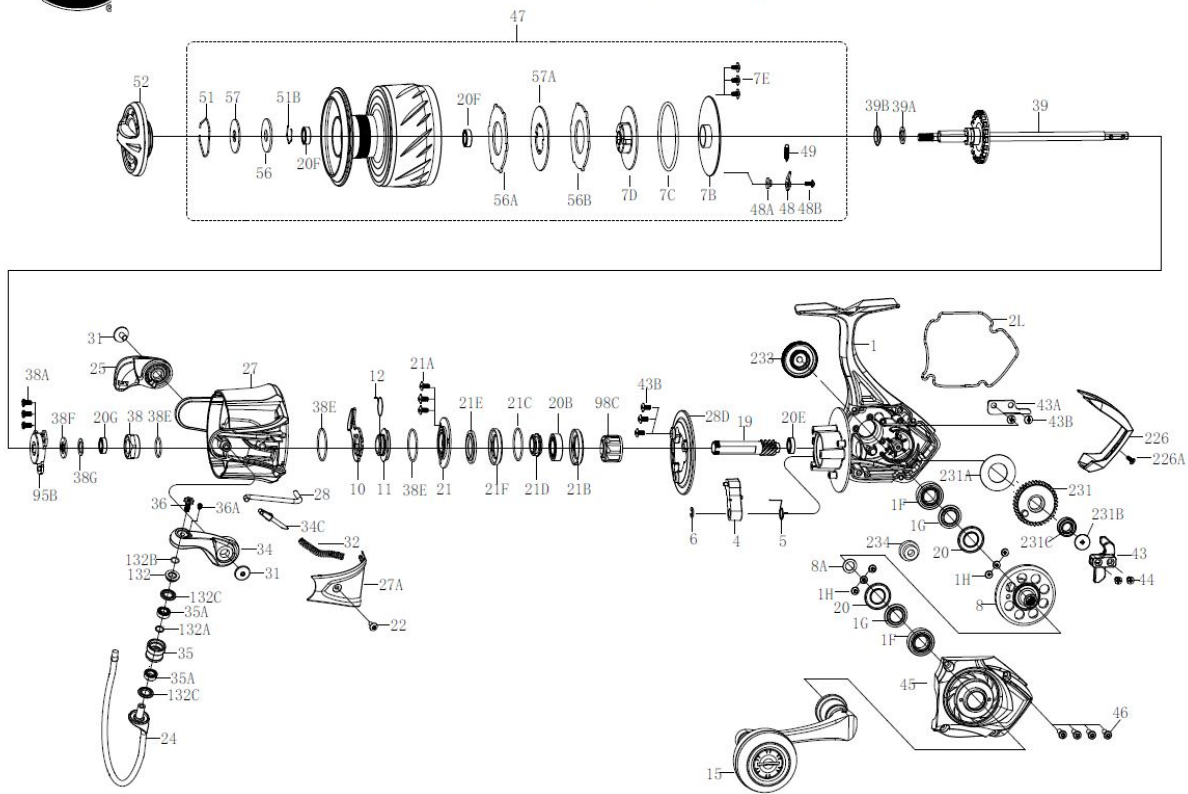

PARTS LIST FOR MODEL ATH8500

パーツID	パーツ名	価格
1H	1489176 Bearing Screw (6 req)	¥300
1F	1489289 Main Gear Seal Ring(2 req)	¥300
1G	1577800 Seal Plate(2 req)	¥600
1	1577865 Housing Assembly	¥8,500
2L	1577801 Housing Seal ring	¥1,500
4	1489291 A/R Pawl	¥300
5	1489292 Pawl Spring	¥300
6	1190979 Retaining Clip	¥300
7B	1577802 Spool Pedestal Cover	¥1,000
7C	1577803 O-ring	¥500
7D	1577804 Spool Pedestal Cover	¥1,000
7E	1577805 Screw (3 req)	¥300
8A	1216652 Shim	¥300
8	1577806 Main Gear	¥8,000
10	1489294 A/R Holder	¥500
11	1577807 Bushing	¥500
12	1489296 Bushing Spring	¥300
15	1577808 Handle Assembly	¥6,500
19	1577809 Pinion Gear	¥5,000
20	1577810 Ball Bearing (2 req)	¥1,500
20B	1577811 Ball Bearing	¥2,500
20E	1577812 Ball Bearing	¥2,500
20F	1577813 Ball Bearing (2 req)	¥1,500
20G	1577814 Ball Bearing	¥2,500
21A	1192645 Screw (3 req)	¥300
21	1577815 Bearing Retainer	¥500
21B	1577816 Collar	¥300
21C	1577817 Bearing Retainer O-Ring	¥500
21D	1577818 Seal	¥1,000
21E	1577819 Pinion Gear Seal	¥300
21F	1577820 Bearing Cover	¥500
22	1577821 Screw	¥300
24	1577866 Bail Wire	¥2,500
25	1577823 Bail Holder	¥500
27	1577867 Rotor	¥4,000
27A	1577868 Bail Pivot Cover	¥500
28D	1489309 Rotor Brake	¥300
28	1577826 Trip Lever	¥300
31	1577827 Bail Arm Screw (2 req)	¥300
32	1489354 Bail Spring	¥300
34C	1489313 Pivot Arm	¥300
34	1577828 Bail Arm	¥1,000
35	1577829 Line Roller	¥800
35A	1577830 Ball Bearing (3 req)	¥2,500
36	1577831 Bail Stud Screw	¥300
36A	1577832 Bail Stud Screw	¥300
38E	1489317 Rotor O-Ring(2 req)	¥300
38F	1489318 Main Shaft Seal Ring	¥300
38	1577833 Rotor Nut	¥300
38A	1577834 Rotor Nut Cover Screw (3 req)	¥300